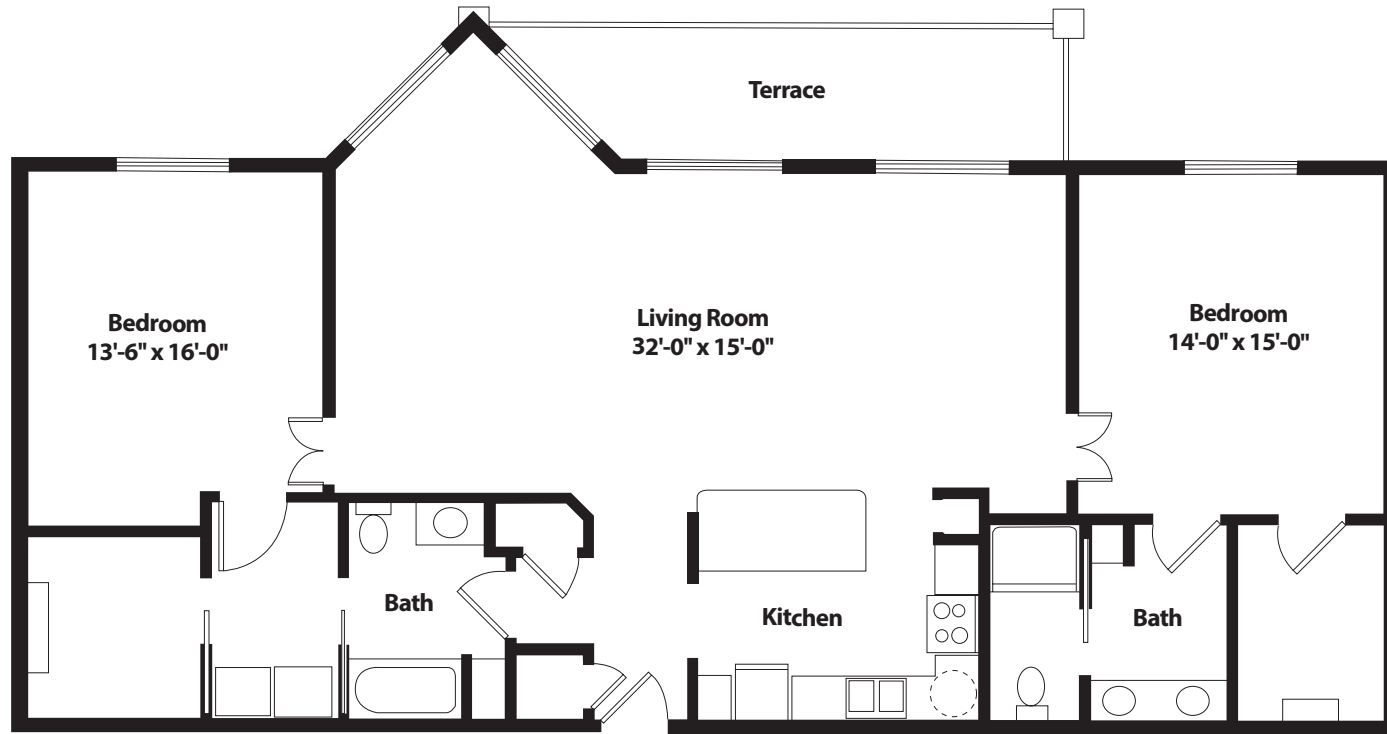

# Teton

1,540 sq. ft.

All dimensions, features and specifications are approximate and subject to change without notice.

4400 South 80th Street

Lincoln, NE 68516

**402.489.8505**

**GrandLodgeAtThePreserve.com**