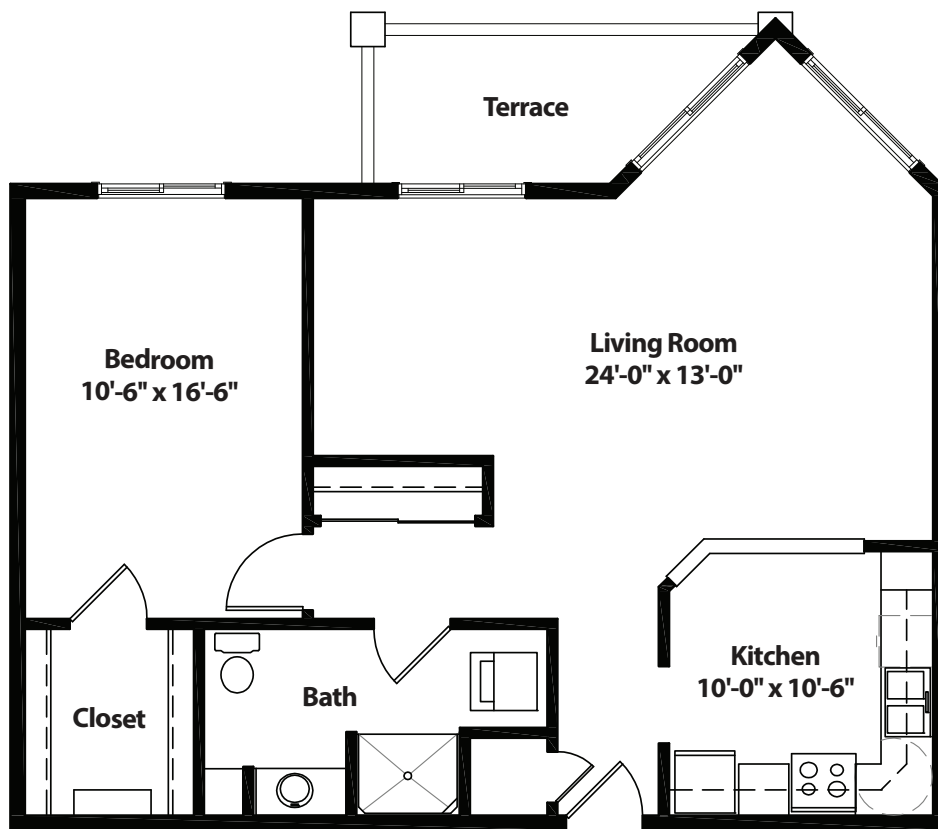

Whistler One-Bedroom

All dimensions, features and specifications are approximate and subject to change without notice.

4400 South 80th Street
Lincoln, NE 68516

402.489.8505

GrandLodgeAtThePreserve.com

GRAND LODGE AT THE PRESERVE |