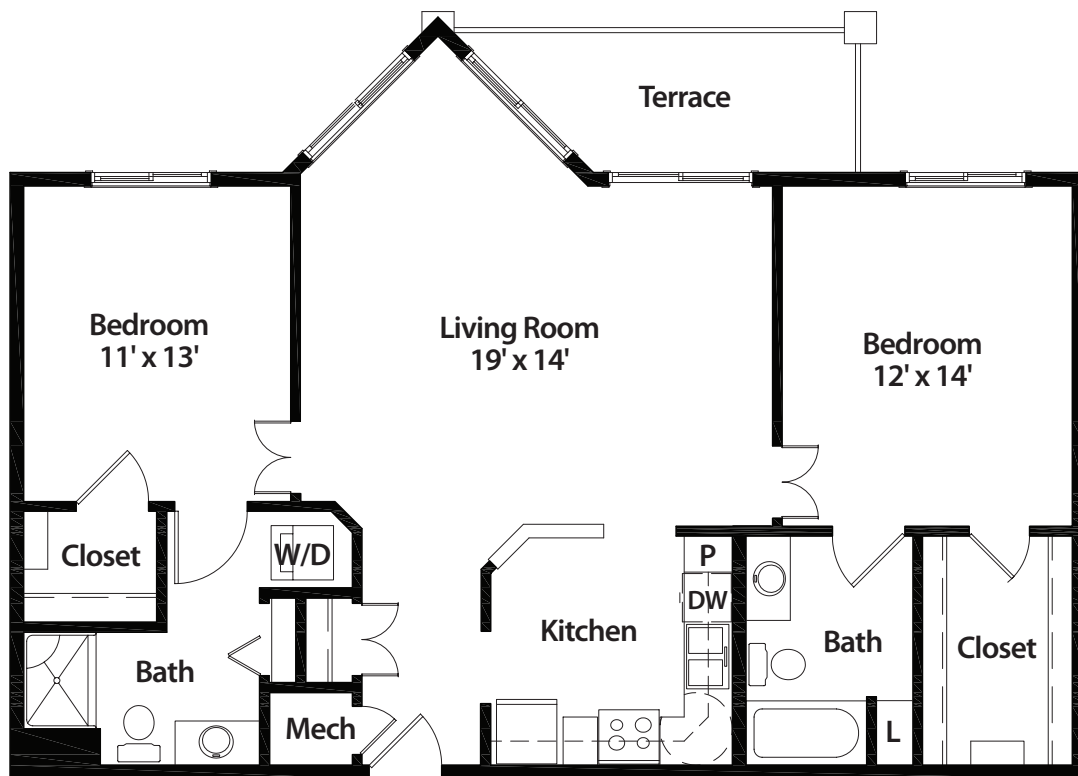

# Telluride

1,130 sq. ft.

All dimensions, features and specifications are approximate and subject to change without notice.

4400 South 80th Street  
Lincoln, NE 68516

**402.489.8505**

**GrandLodgeAtThePreserve.com**