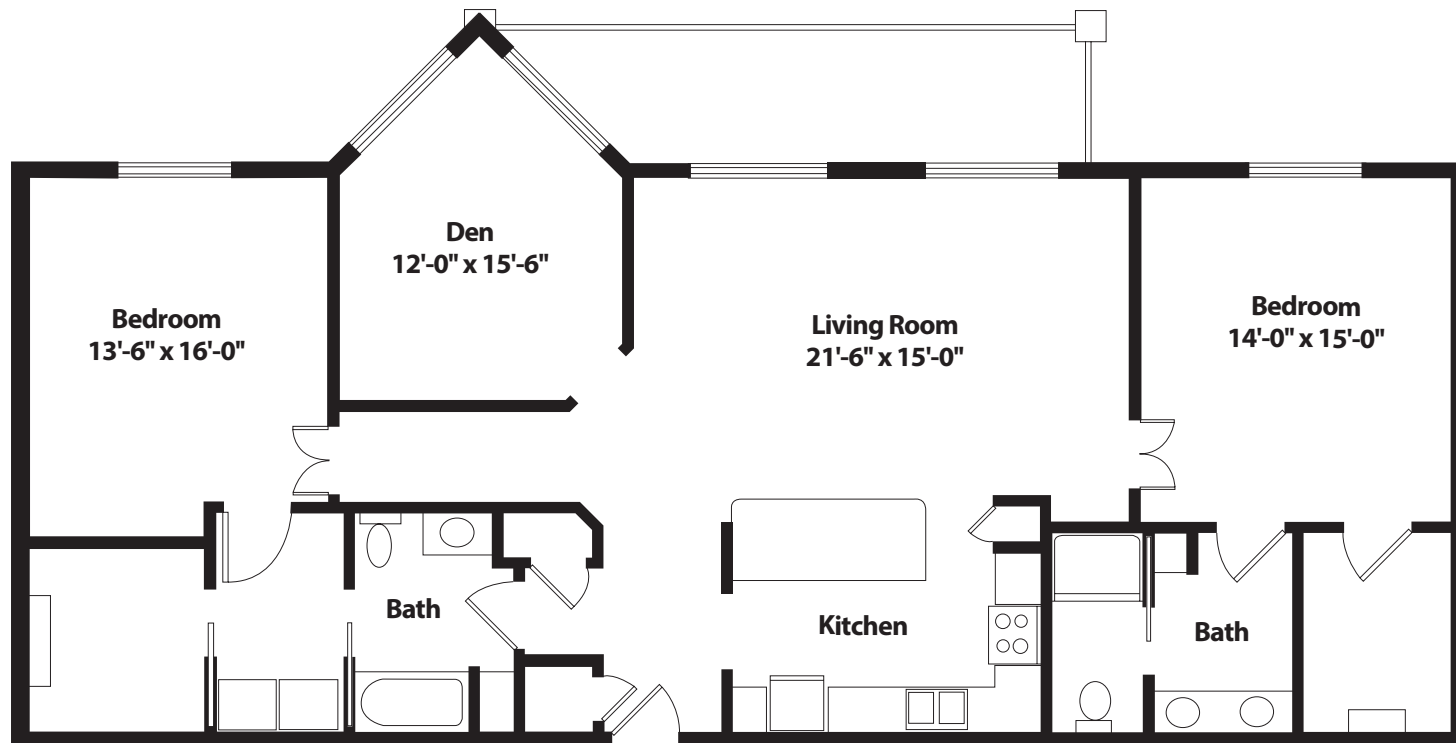

McKinley

1,595 sq. ft.

All dimensions, features and specifications are approximate and subject to change without notice.

4400 South 80th Street

Lincoln, NE 68516

402.489.8505

GrandLodgeAtThePreserve.com

GRAND LODGE AT THE PRESERVE | 