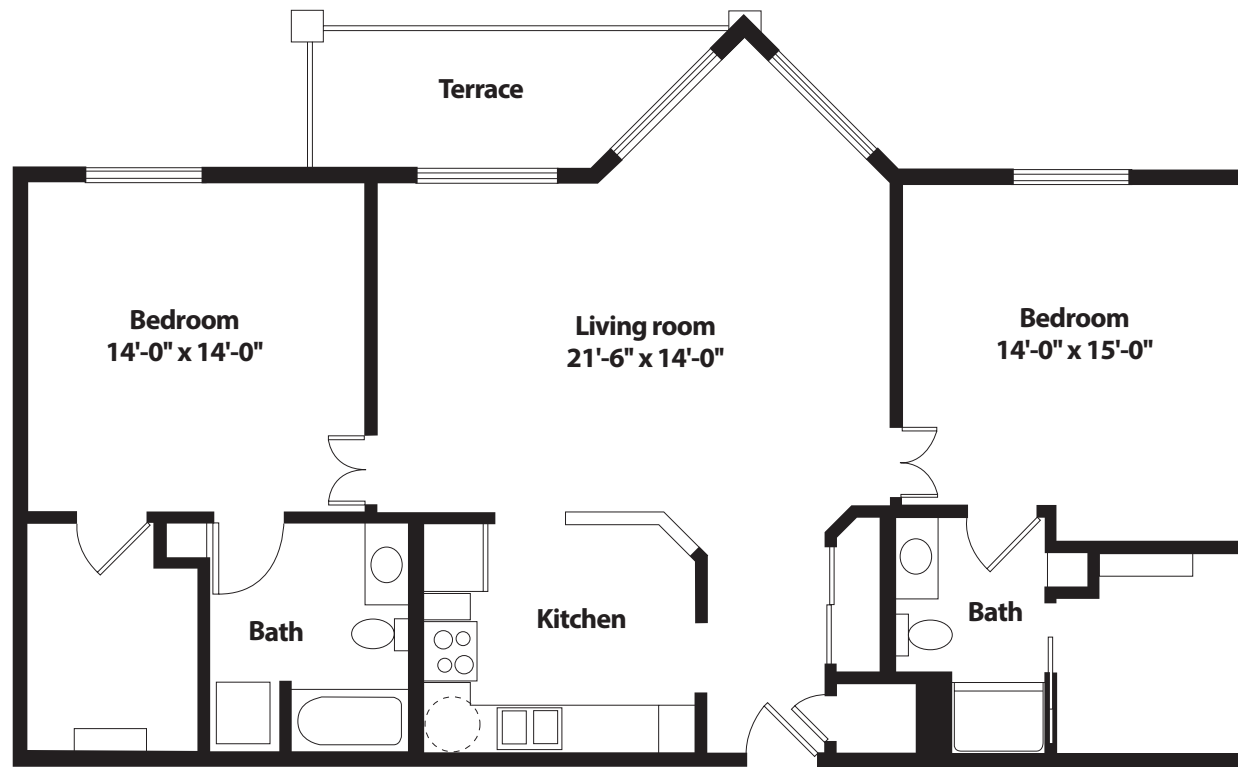

# Breckenridge

1,330 sq. ft.

All dimensions, features and specifications are approximate and subject to change without notice.

4400 South 80th Street

Lincoln, NE 68516

**402.489.8505**

**GrandLodgeAtThePreserve.com**