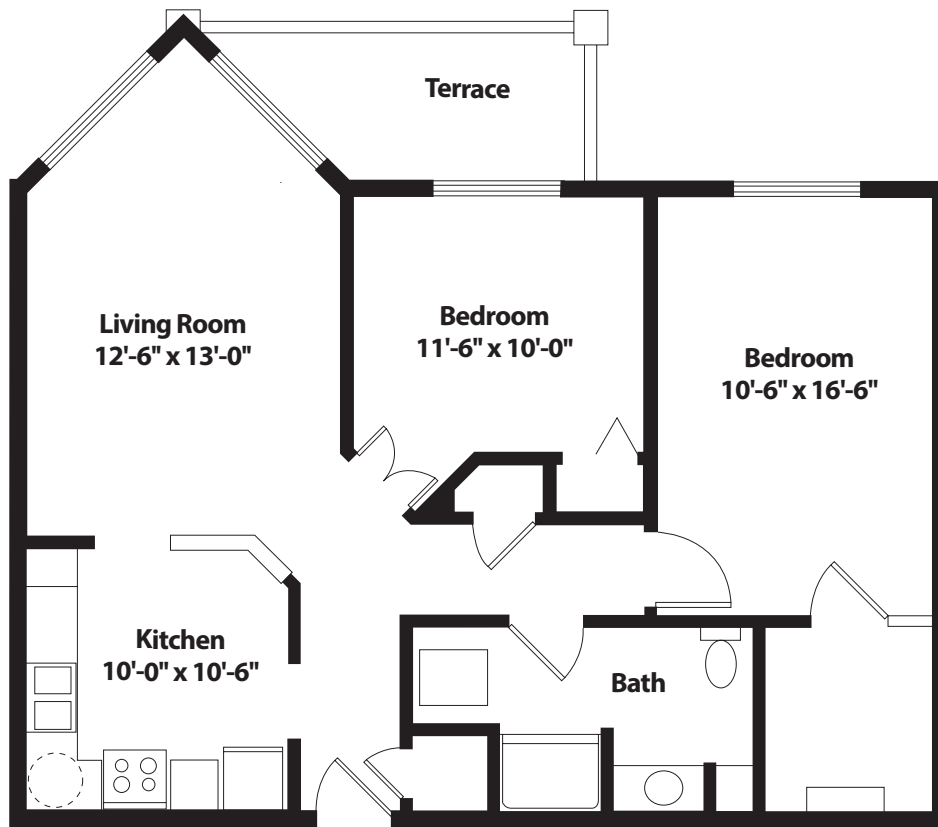

Whistler

935 sq. ft.

All dimensions, features and specifications are approximate and subject to change without notice.

4400 South 80th Street
Lincoln, NE 68516

402.489.8505

GrandLodgeAtThePreserve.com

GRAND LODGE AT THE PRESERVE |