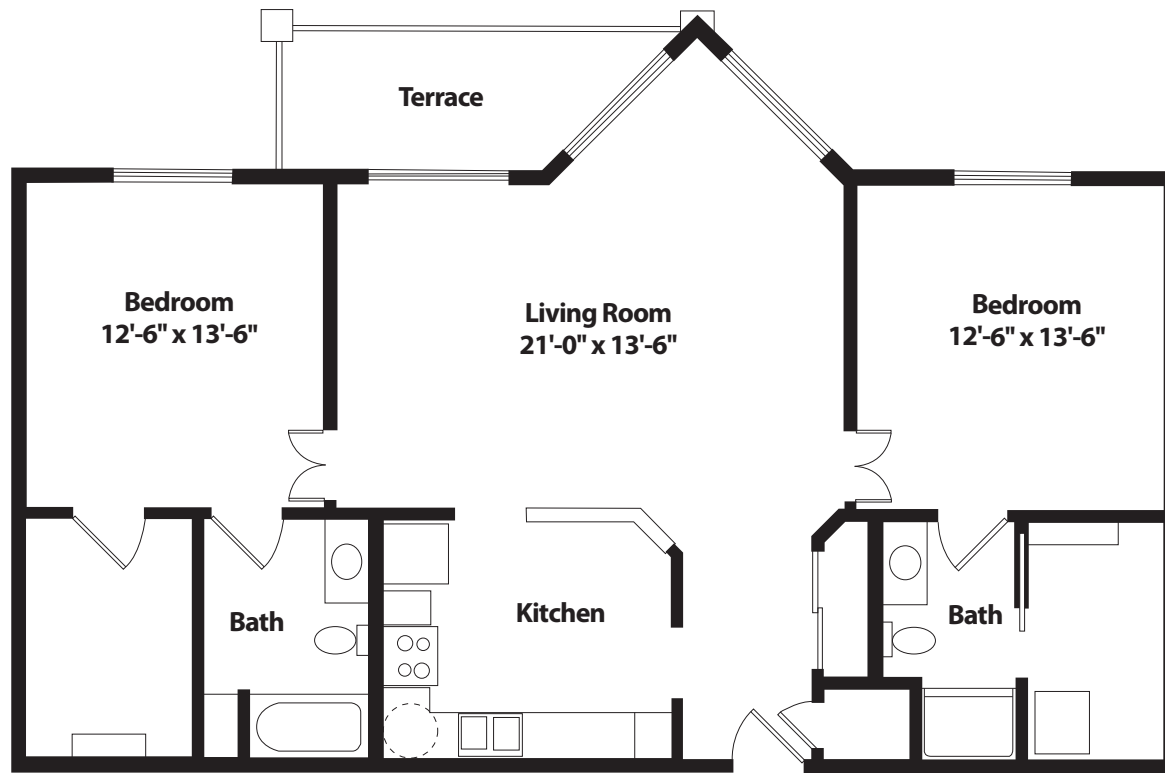

Vail

1,245 sq. ft.

All dimensions, features and specifications are approximate and subject to change without notice.

4400 South 80th Street

Lincoln, NE 68516

402.489.8505

GrandLodgeAtThePreserve.com

GRAND LODGE AT THE PRESERVE | 