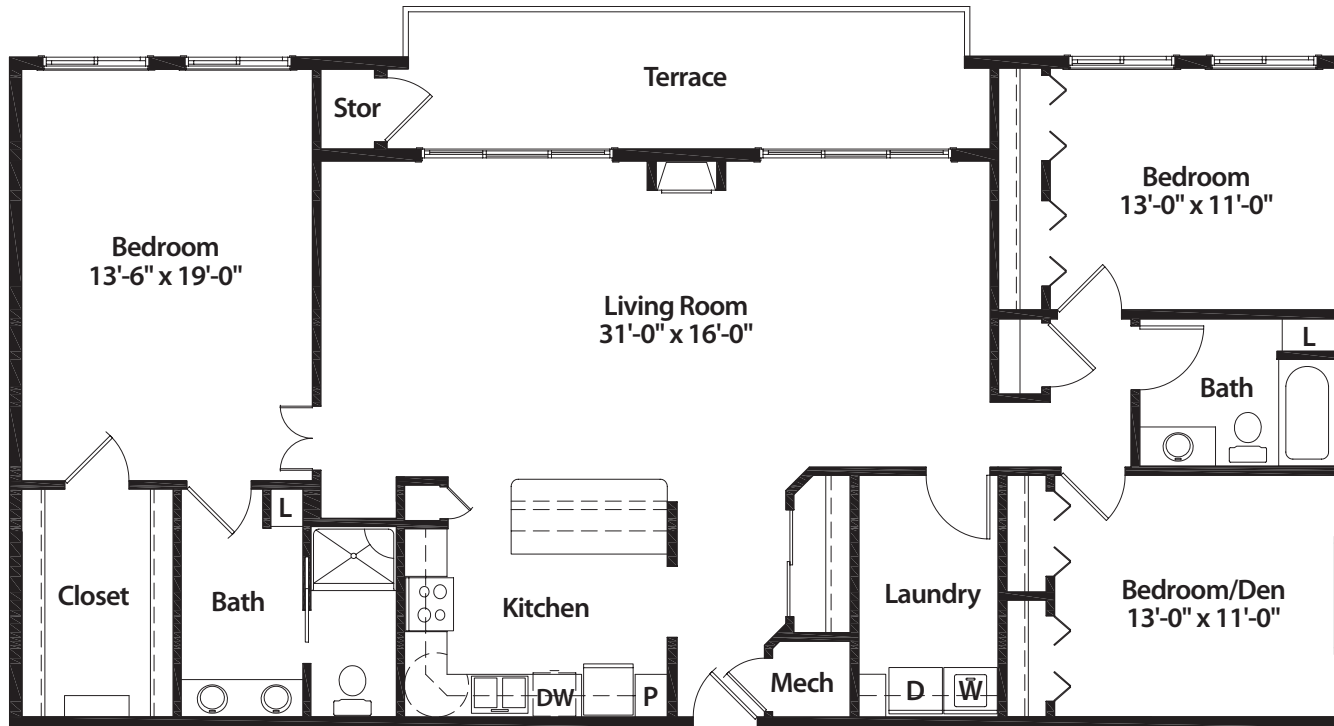

Grand Teton

1,840 sq. ft.

All dimensions, features and specifications are approximate and subject to change without notice.

4400 South 80th Street

Lincoln, NE 68516

402.489.8505

GrandLodgeAtThePreserve.com

GRAND LODGE AT THE PRESERVE | 