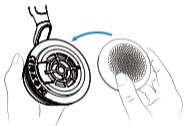

1

2

3

4

<https://support.yealink.com>

Yealink QUICK START

Wired Headset-YHS36 E2

430104003534