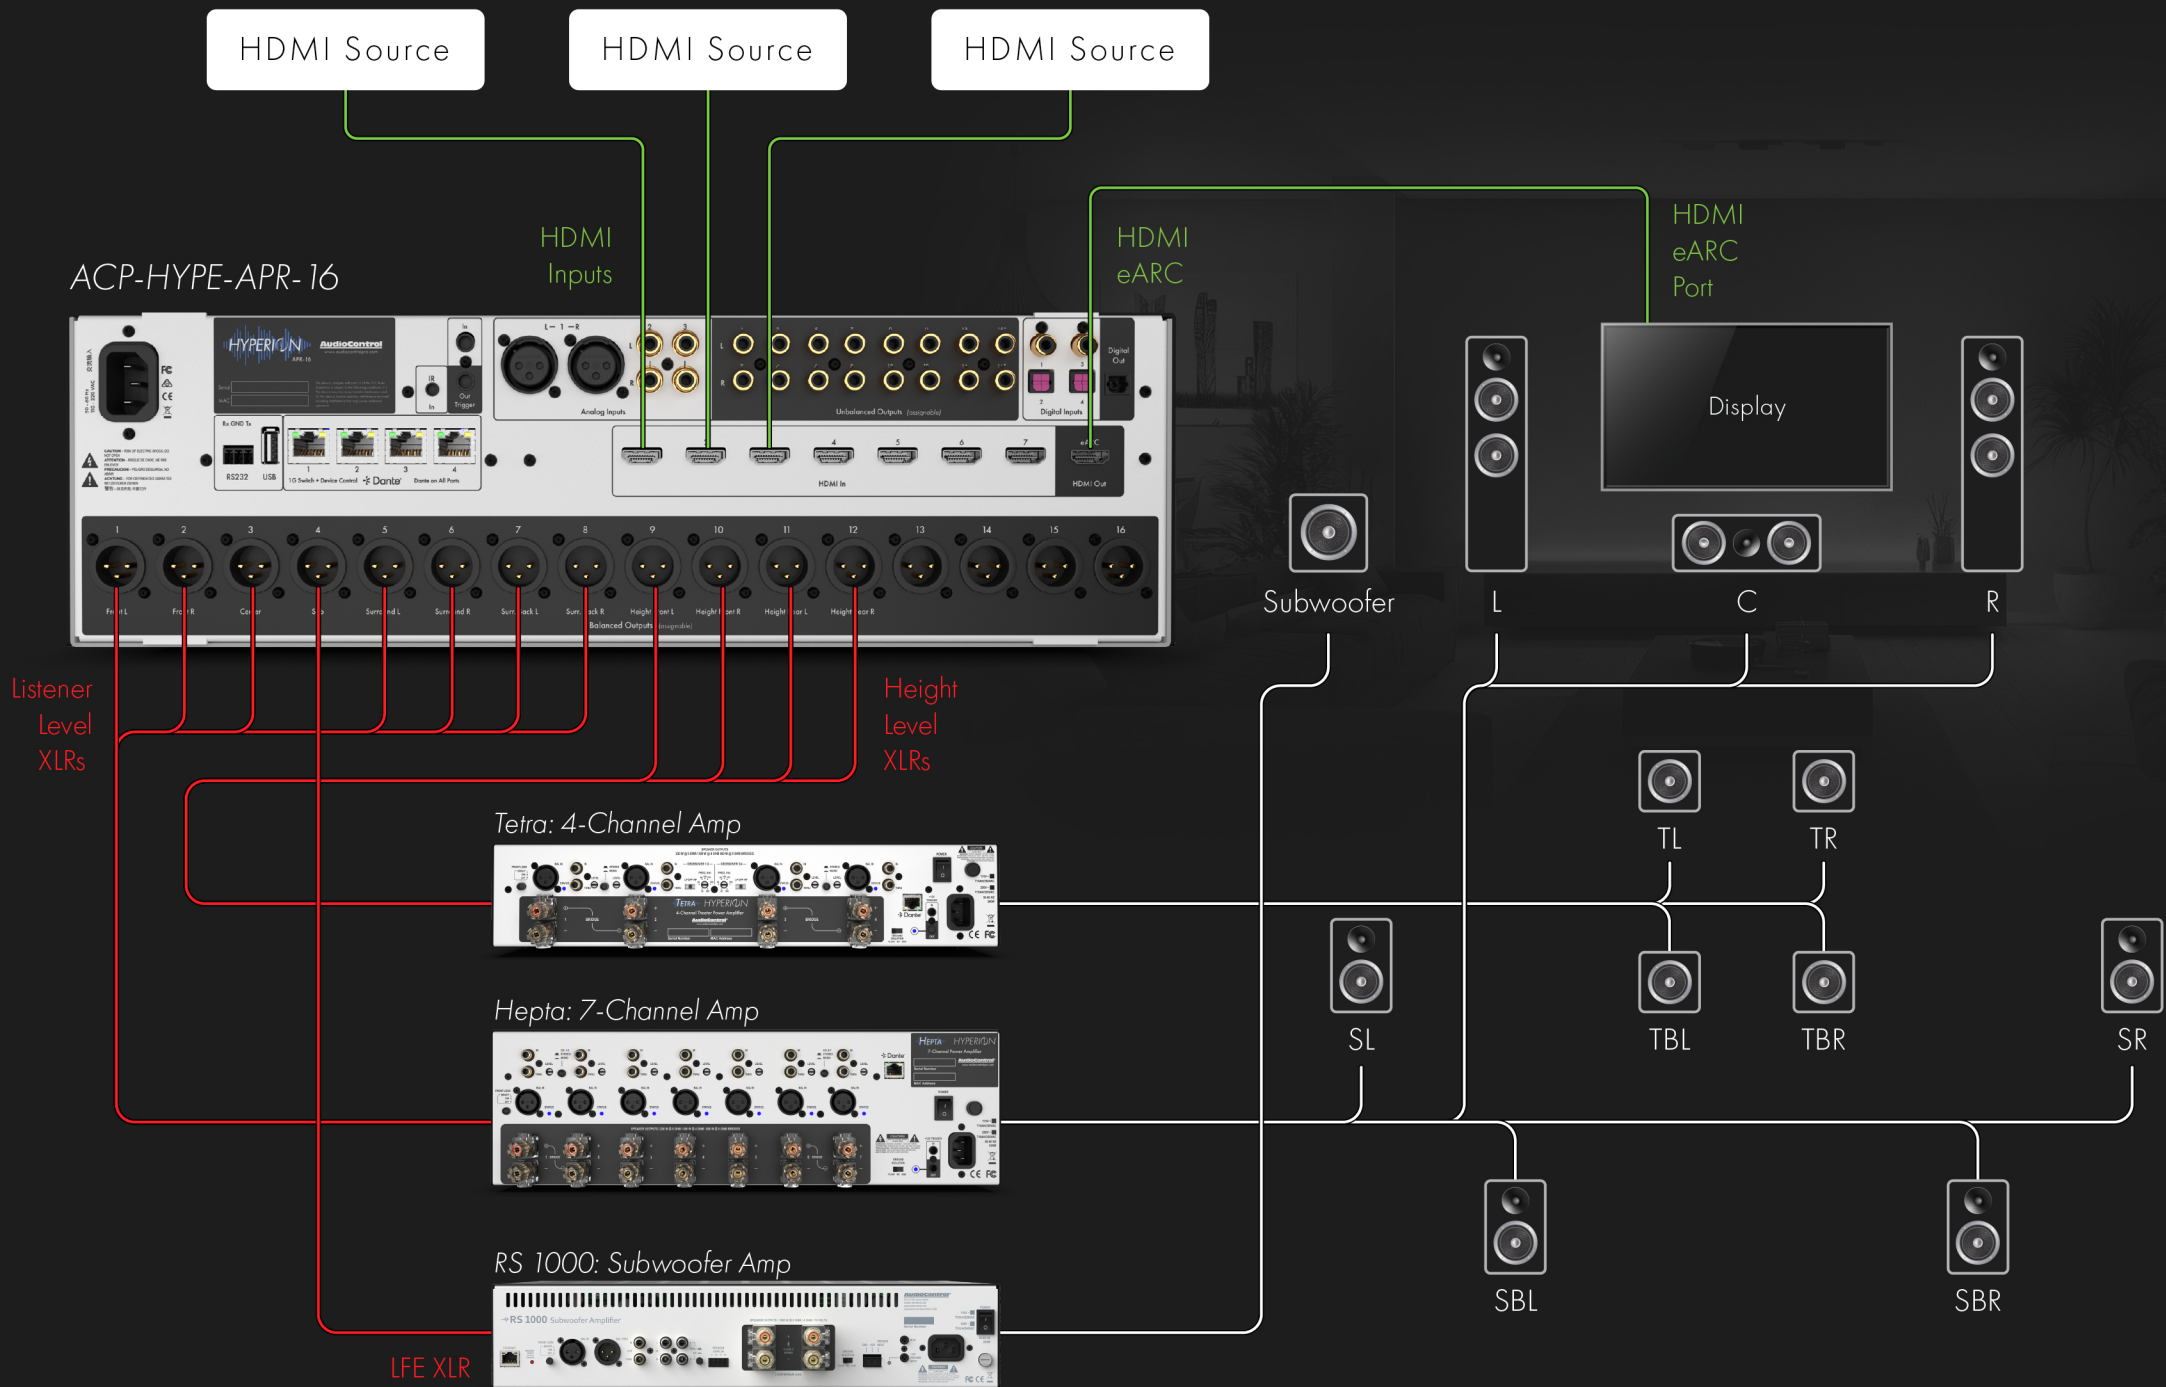

Hyperion APR 16 Connection Diagram

XLR Cable ——— (red line)
HDMI Cable ——— (green line)
Speaker Wire ——— (white line)

Hyperion DPR 16 Connection Diagram

Category Cable ————
 HDMI Cable ————
 Speaker Wire ————
 RCA Cable ————

Hyperion DPR 16 Home Audio Distribution

TV eARC Dante Encoder Application Diagram

HDMI 
Cat 6a 
Speaker Wire 

Hyperion AXIS 10 Home Application Diagram

Coaxial Cable		Category 5e	
HDMI Cable		Speaker Wire	

Home Network

AV Rack

MXnet 1G Network Switch

Tetra - 4 Channel Amplifier

Height Channels

Tetra - 4 Channel Amplifier

Speaker Channels

Hepta - 7 Channel Amplifier

Speaker Channels

LFE Channel

RS 1000 - Subwoofer Amplifier

ACP-DANTE-D-POE Dante Decoder

Dante Port

HDMI eARC Input

Dante Audio Stream

HDMI Port (eARC)