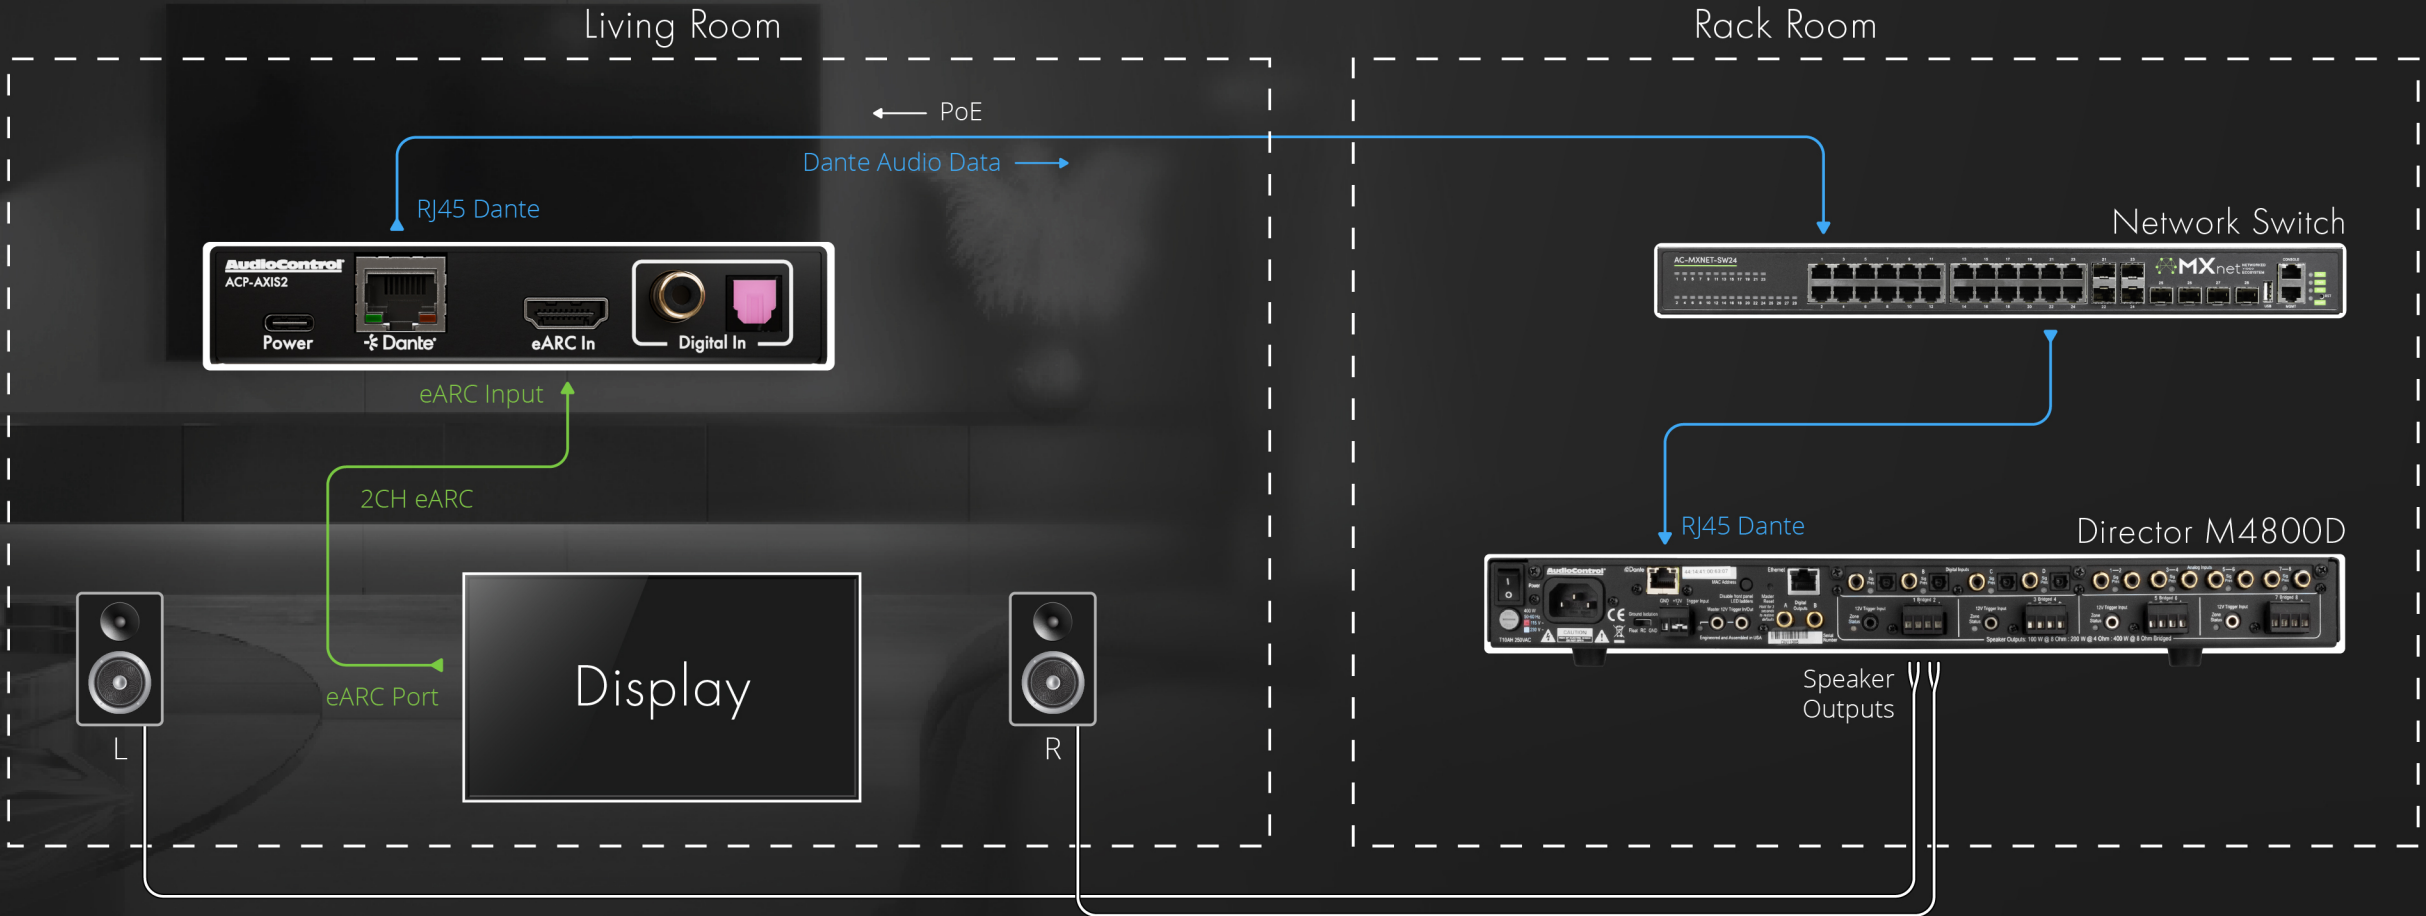

TV eARC Dante Encoder Application Diagram

HDMI
Cat 6a
Speaker Wire