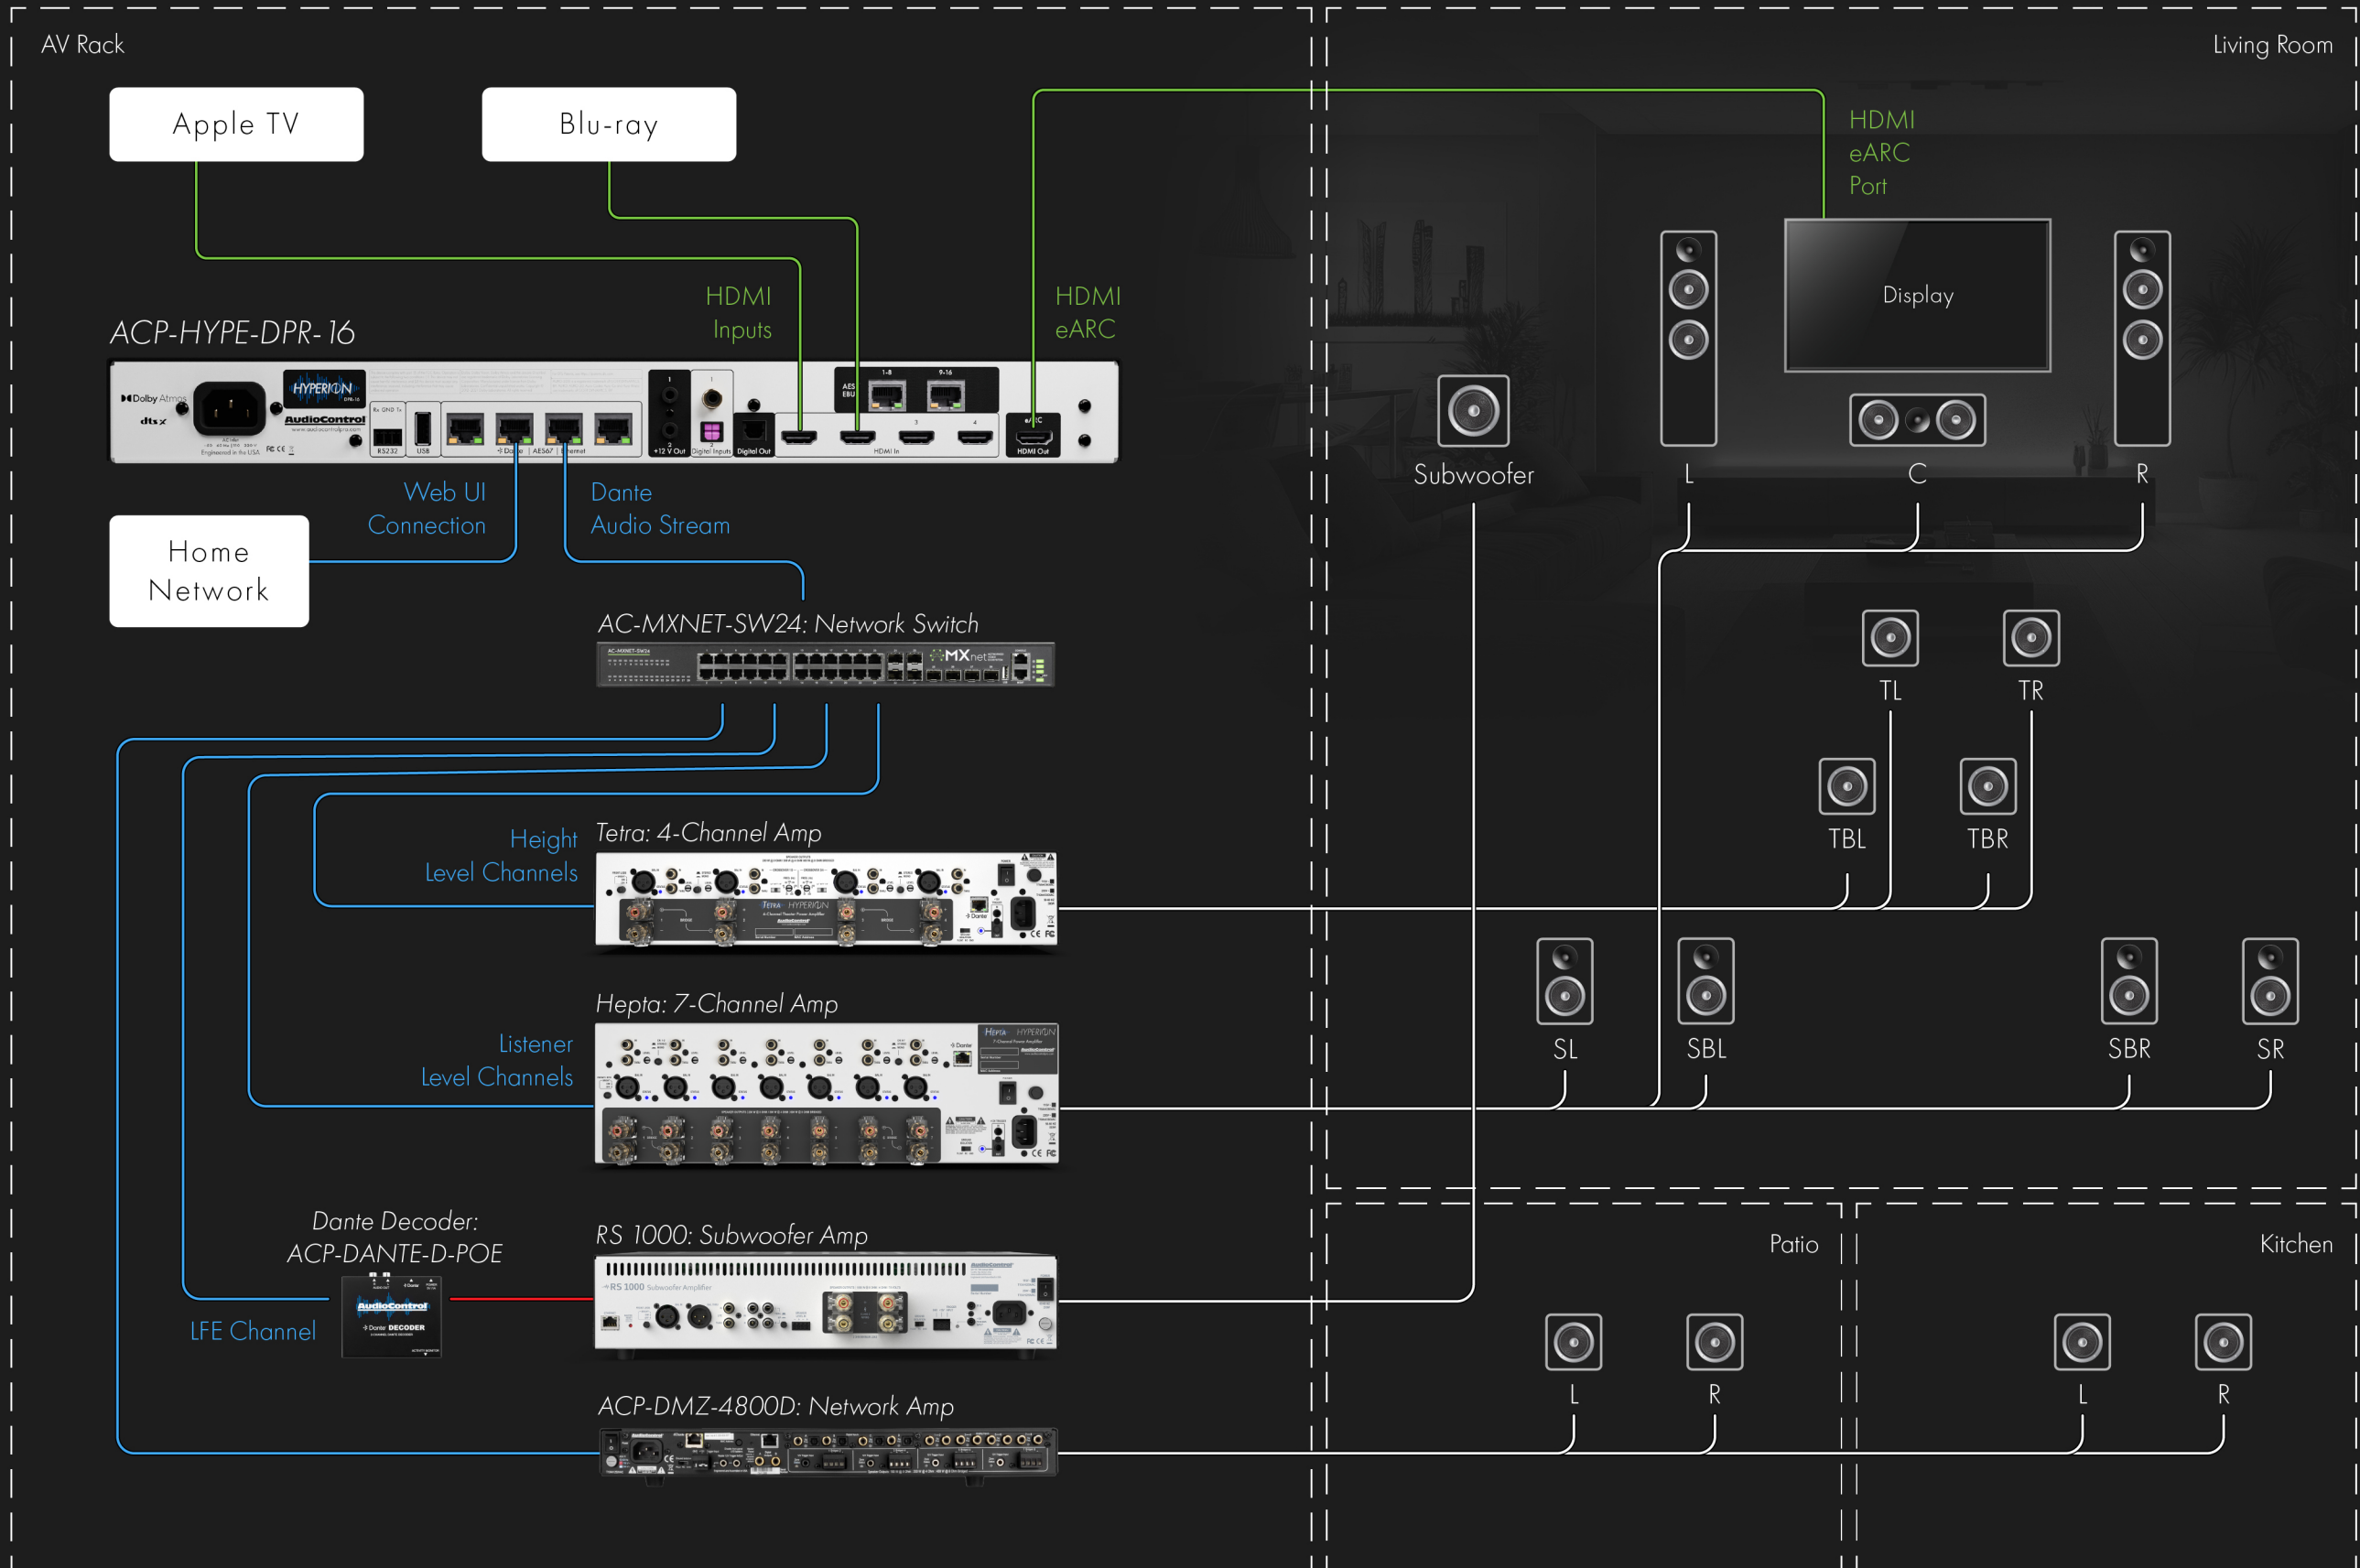

Hyperion APR 16 Connection Diagram

XLR Cable ——— (red line)
HDMI Cable ——— (green line)
Speaker Wire ——— (white line)

Hyperion DPR 16 Connection Diagram

Category Cable ————
 HDMI Cable ————
 Speaker Wire ————
 RCA Cable ————

Hyperion DPR 16 Home Audio Distribution

TV eARC Dante Encoder Application Diagram

HDMI 
Cat 6a 
Speaker Wire 

Hyperion AXIS 10 Home Application Diagram

Coaxial Cable		Category 5e	
HDMI Cable		Speaker Wire	

Home Network

AV Rack

MXnet 1G Network Switch

Tetra - 4 Channel Amplifier

Height Channels

Tetra - 4 Channel Amplifier

Speaker Channels

Hepta - 7 Channel Amplifier

Speaker Channels

LFE Channel

RS 1000 - Subwoofer Amplifier

ACP-DANTE-D-POE Dante Decoder

Dante Port

HDMI eARC Input

Dante Audio Stream

HDMI Port (eARC)