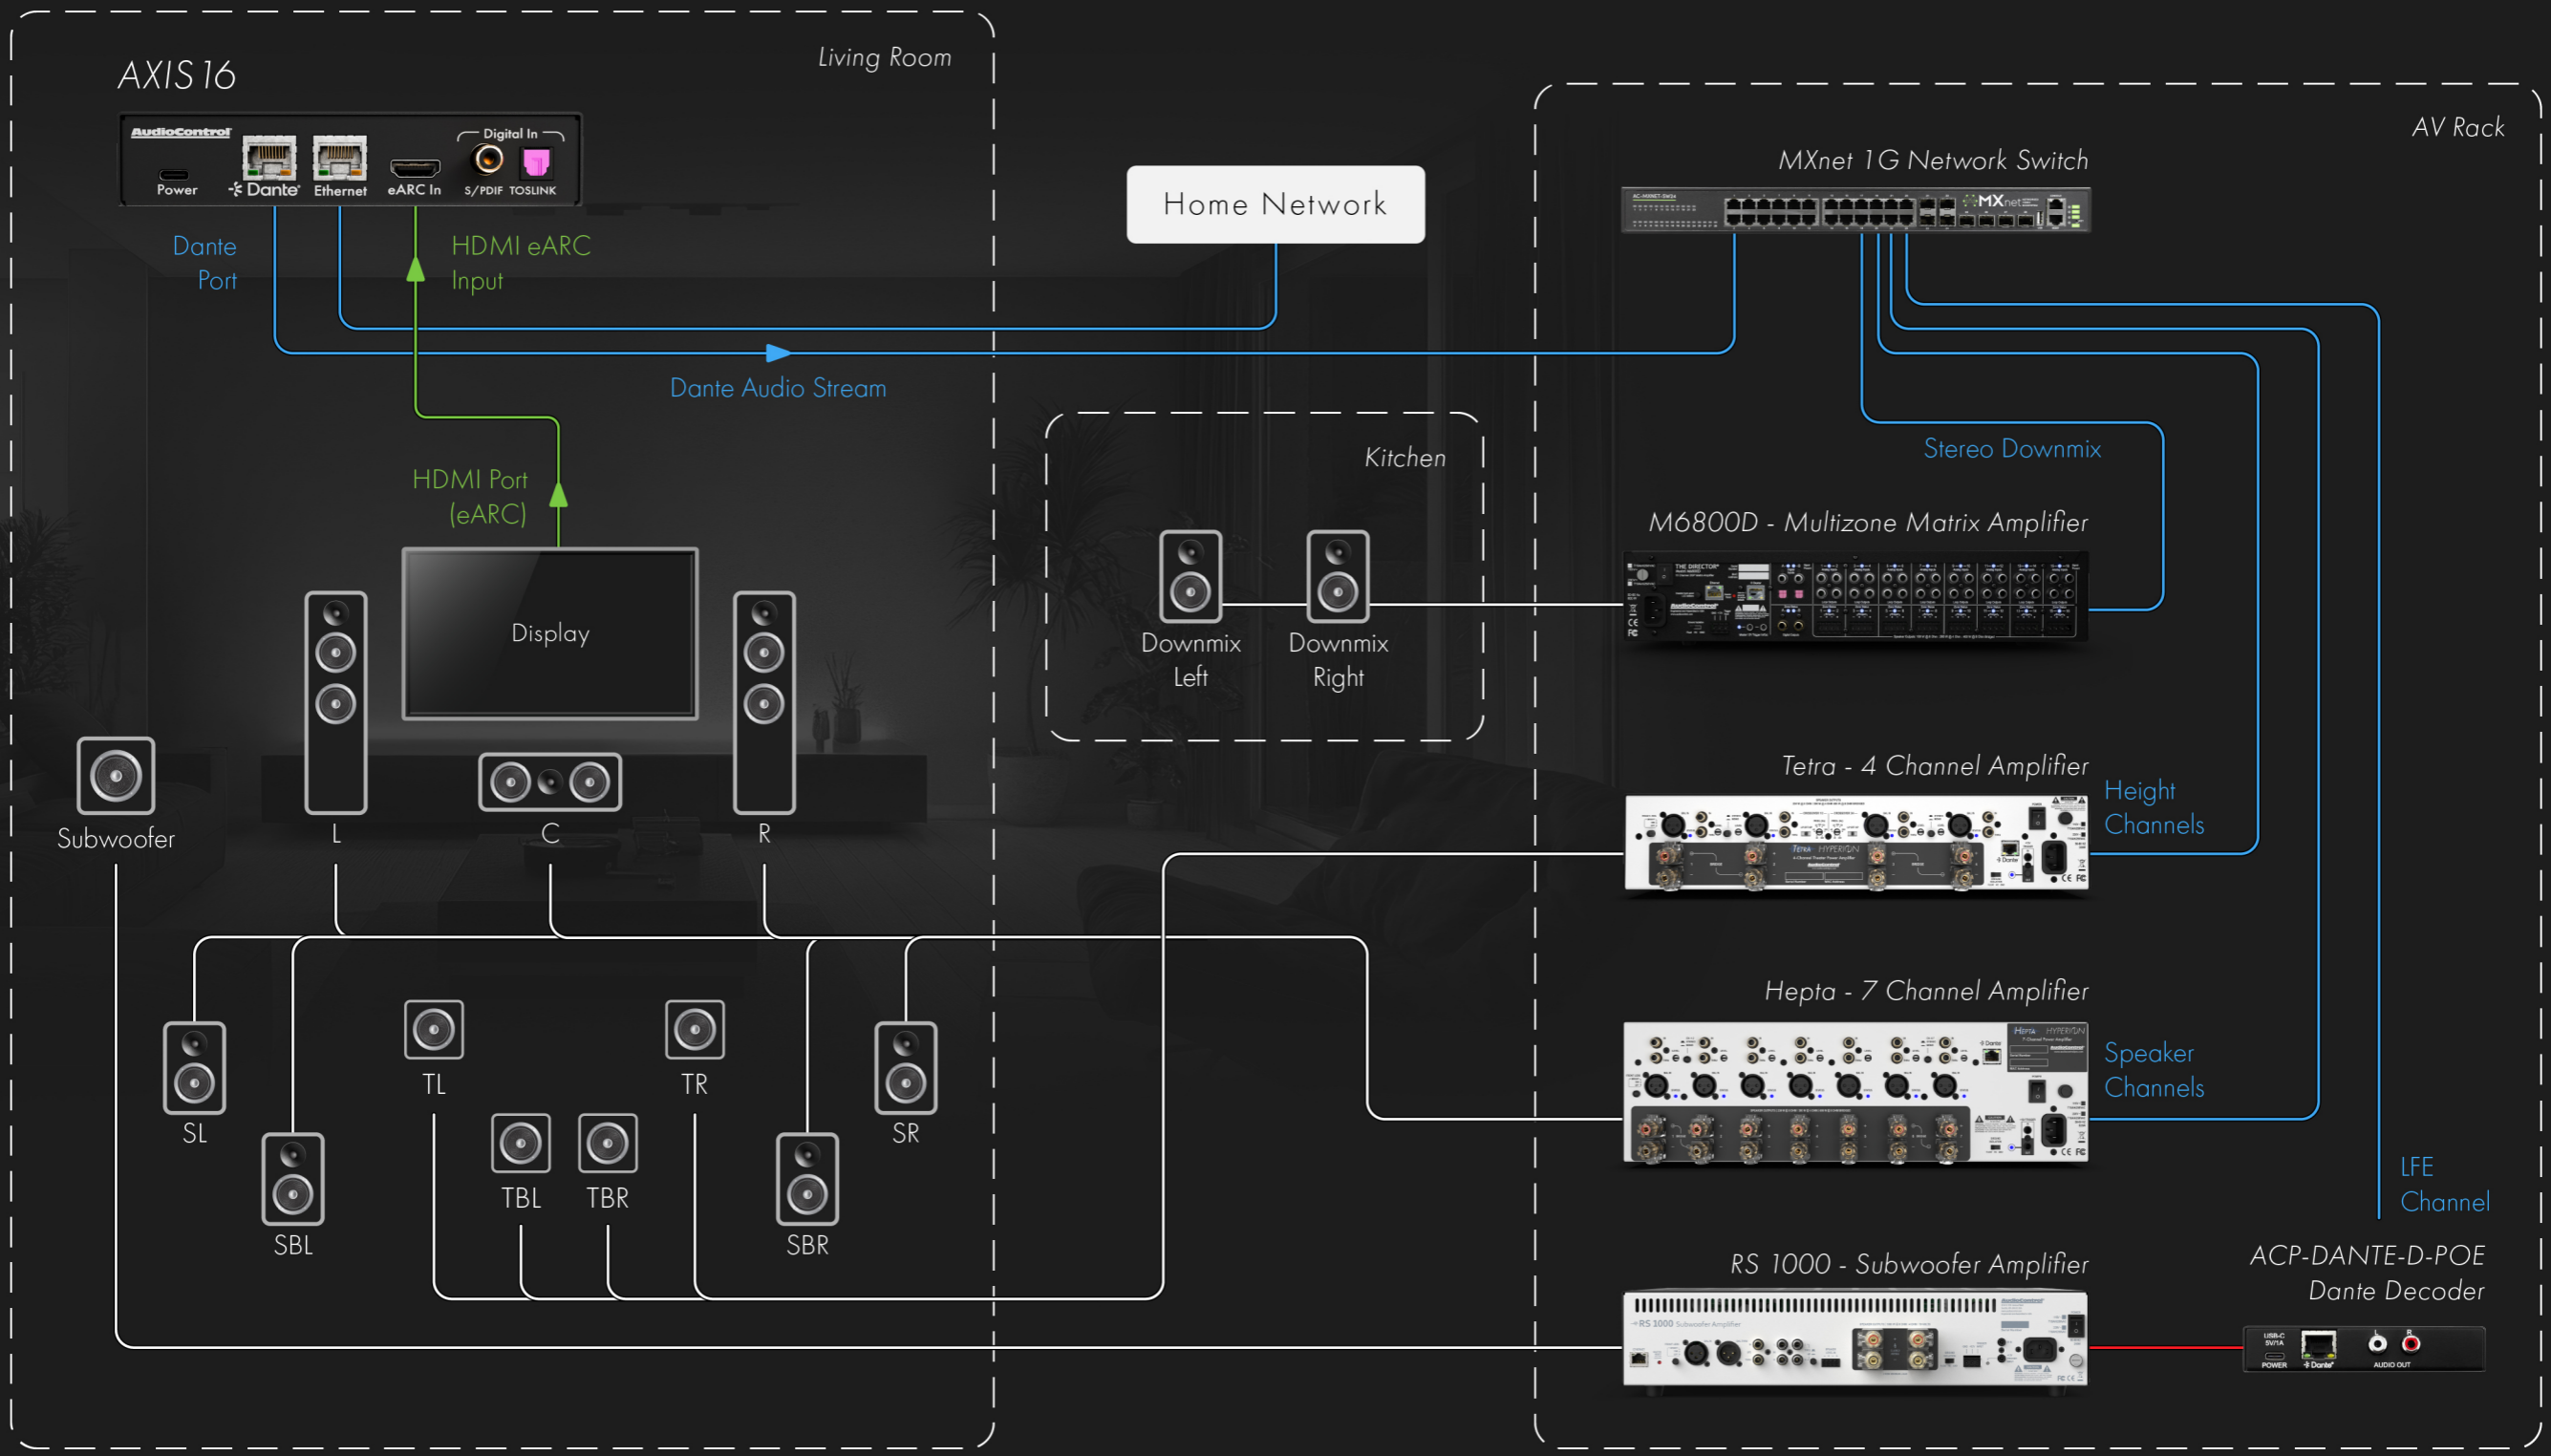

Hyperion AXIS 16 Home Application Diagram

Coaxial Cable		Category 5e	
HDMI Cable		Speaker Wire