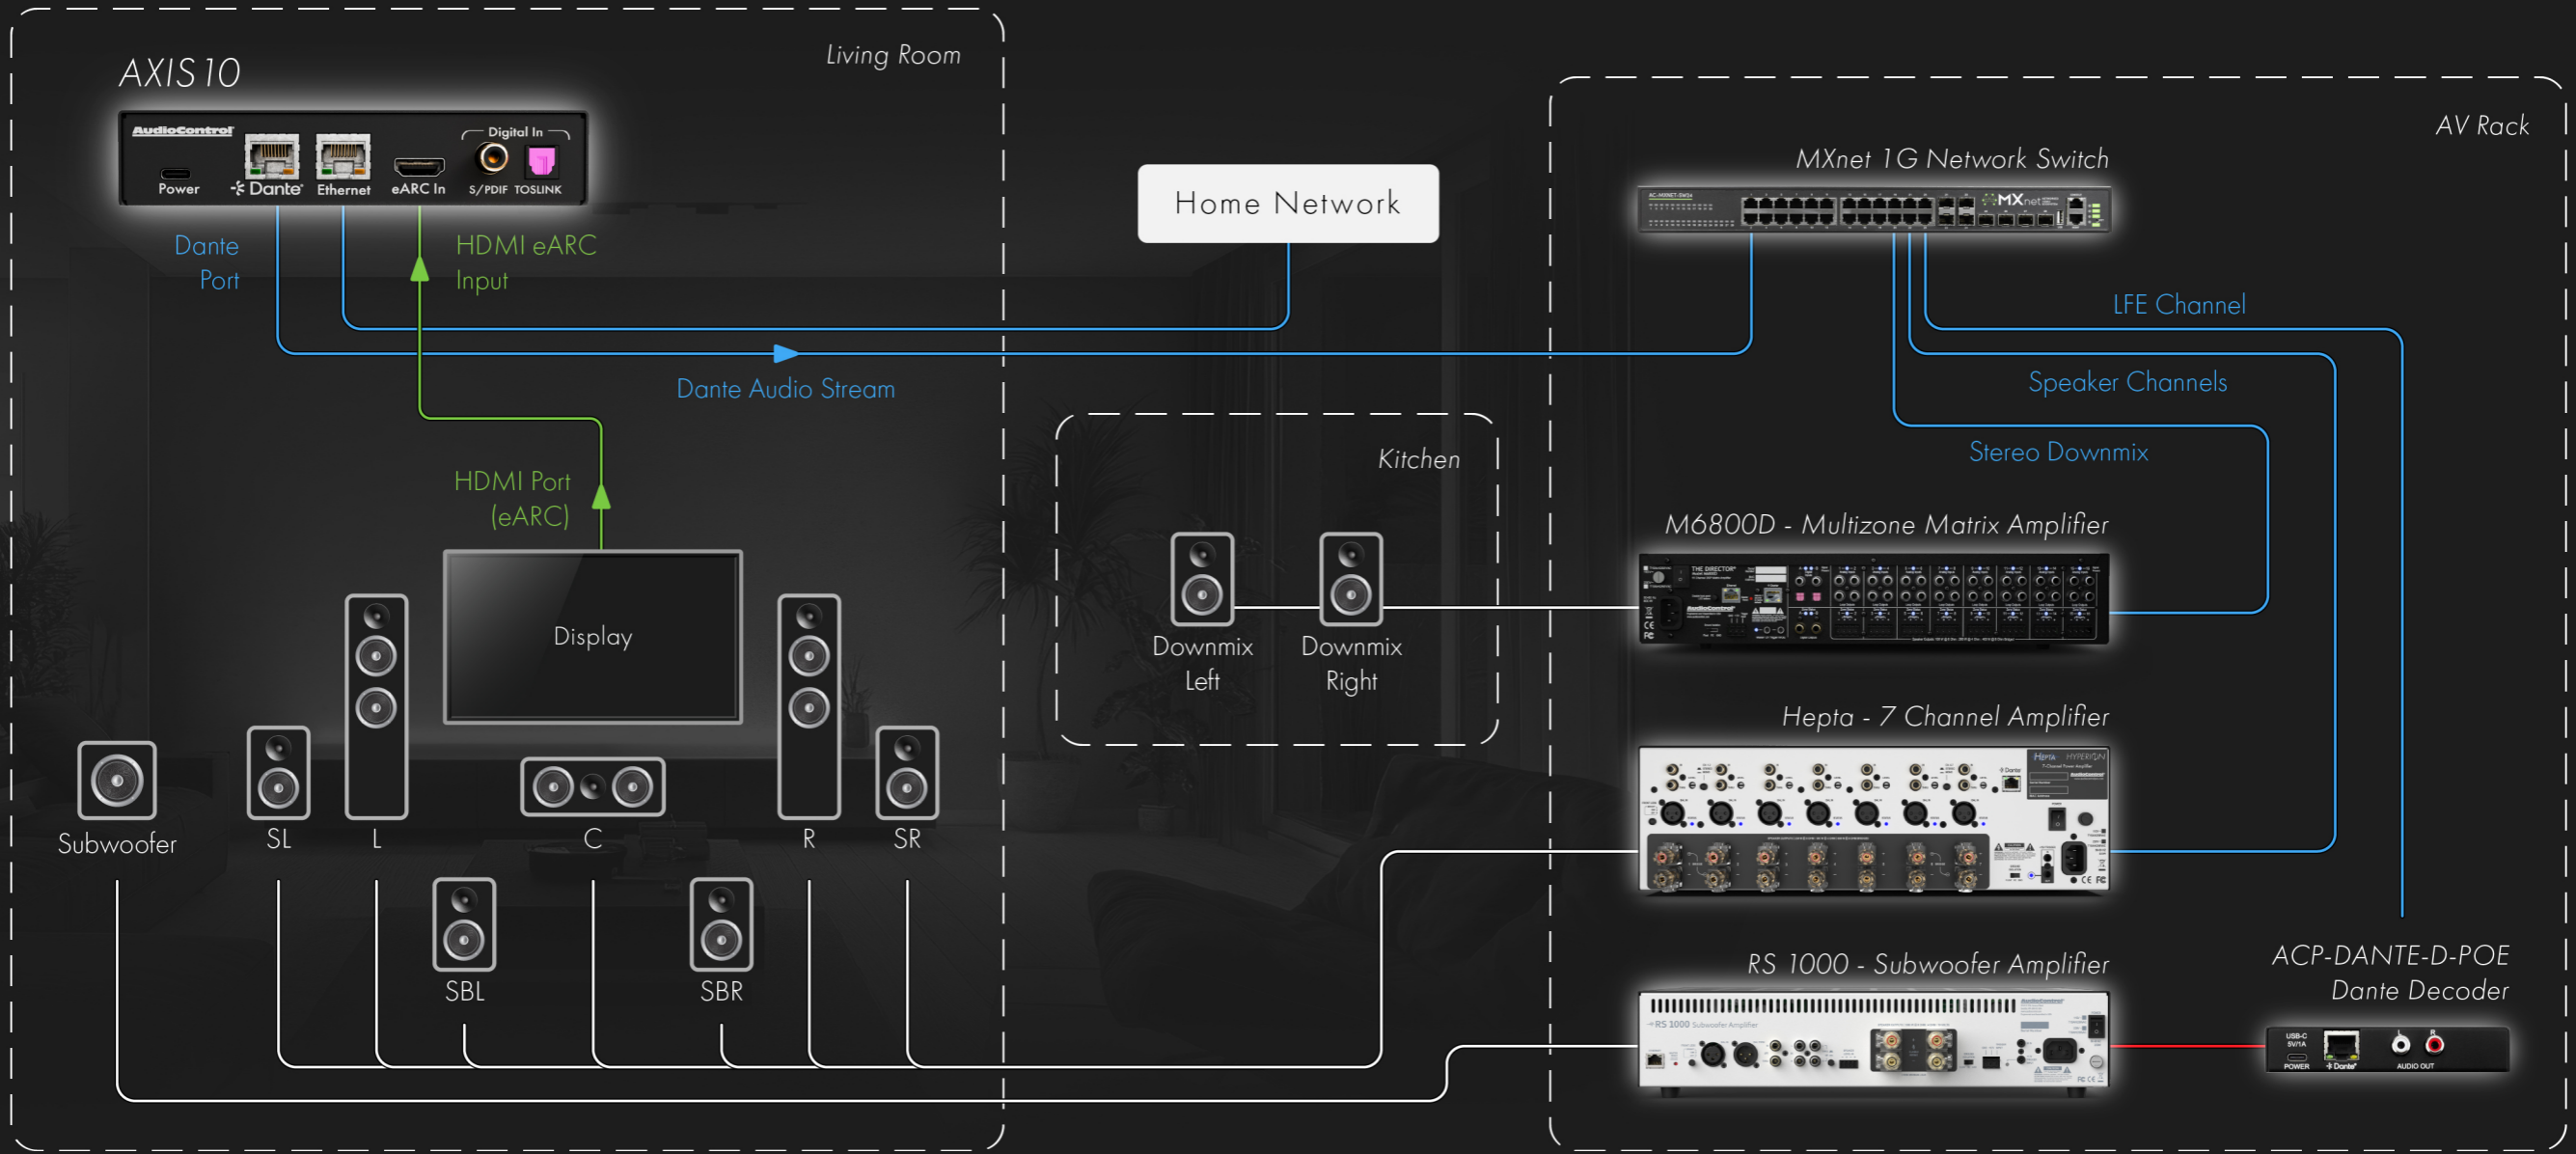

Hyperion APR 16 Connection Diagram

XLR Cable ——— (red line)
HDMI Cable ——— (green line)
Speaker Wire ——— (white line)

Hyperion DPR 16 Connection Diagram

Category Cable ————
 HDMI Cable ————
 Speaker Wire ————
 RCA Cable ————

Hyperion DPR 16 Home Audio Distribution

TV eARC Dante Encoder Application Diagram

HDMI 
Cat 6a 
Speaker Wire 

Hyperion AXIS 10 Home Application Diagram

Coaxial Cable		Category 5e	
HDMI Cable		Speaker Wire	

Home Network

AV Rack

MXnet 1G Network Switch

Tetra - 4 Channel Amplifier

Height Channels

Tetra - 4 Channel Amplifier

Speaker Channels

Hepta - 7 Channel Amplifier

Speaker Channels

LFE Channel

RS 1000 - Subwoofer Amplifier

ACP-DANTE-D-POE Dante Decoder

Dante Port

HDMI eARC Input

Dante Audio Stream

HDMI Port (eARC)