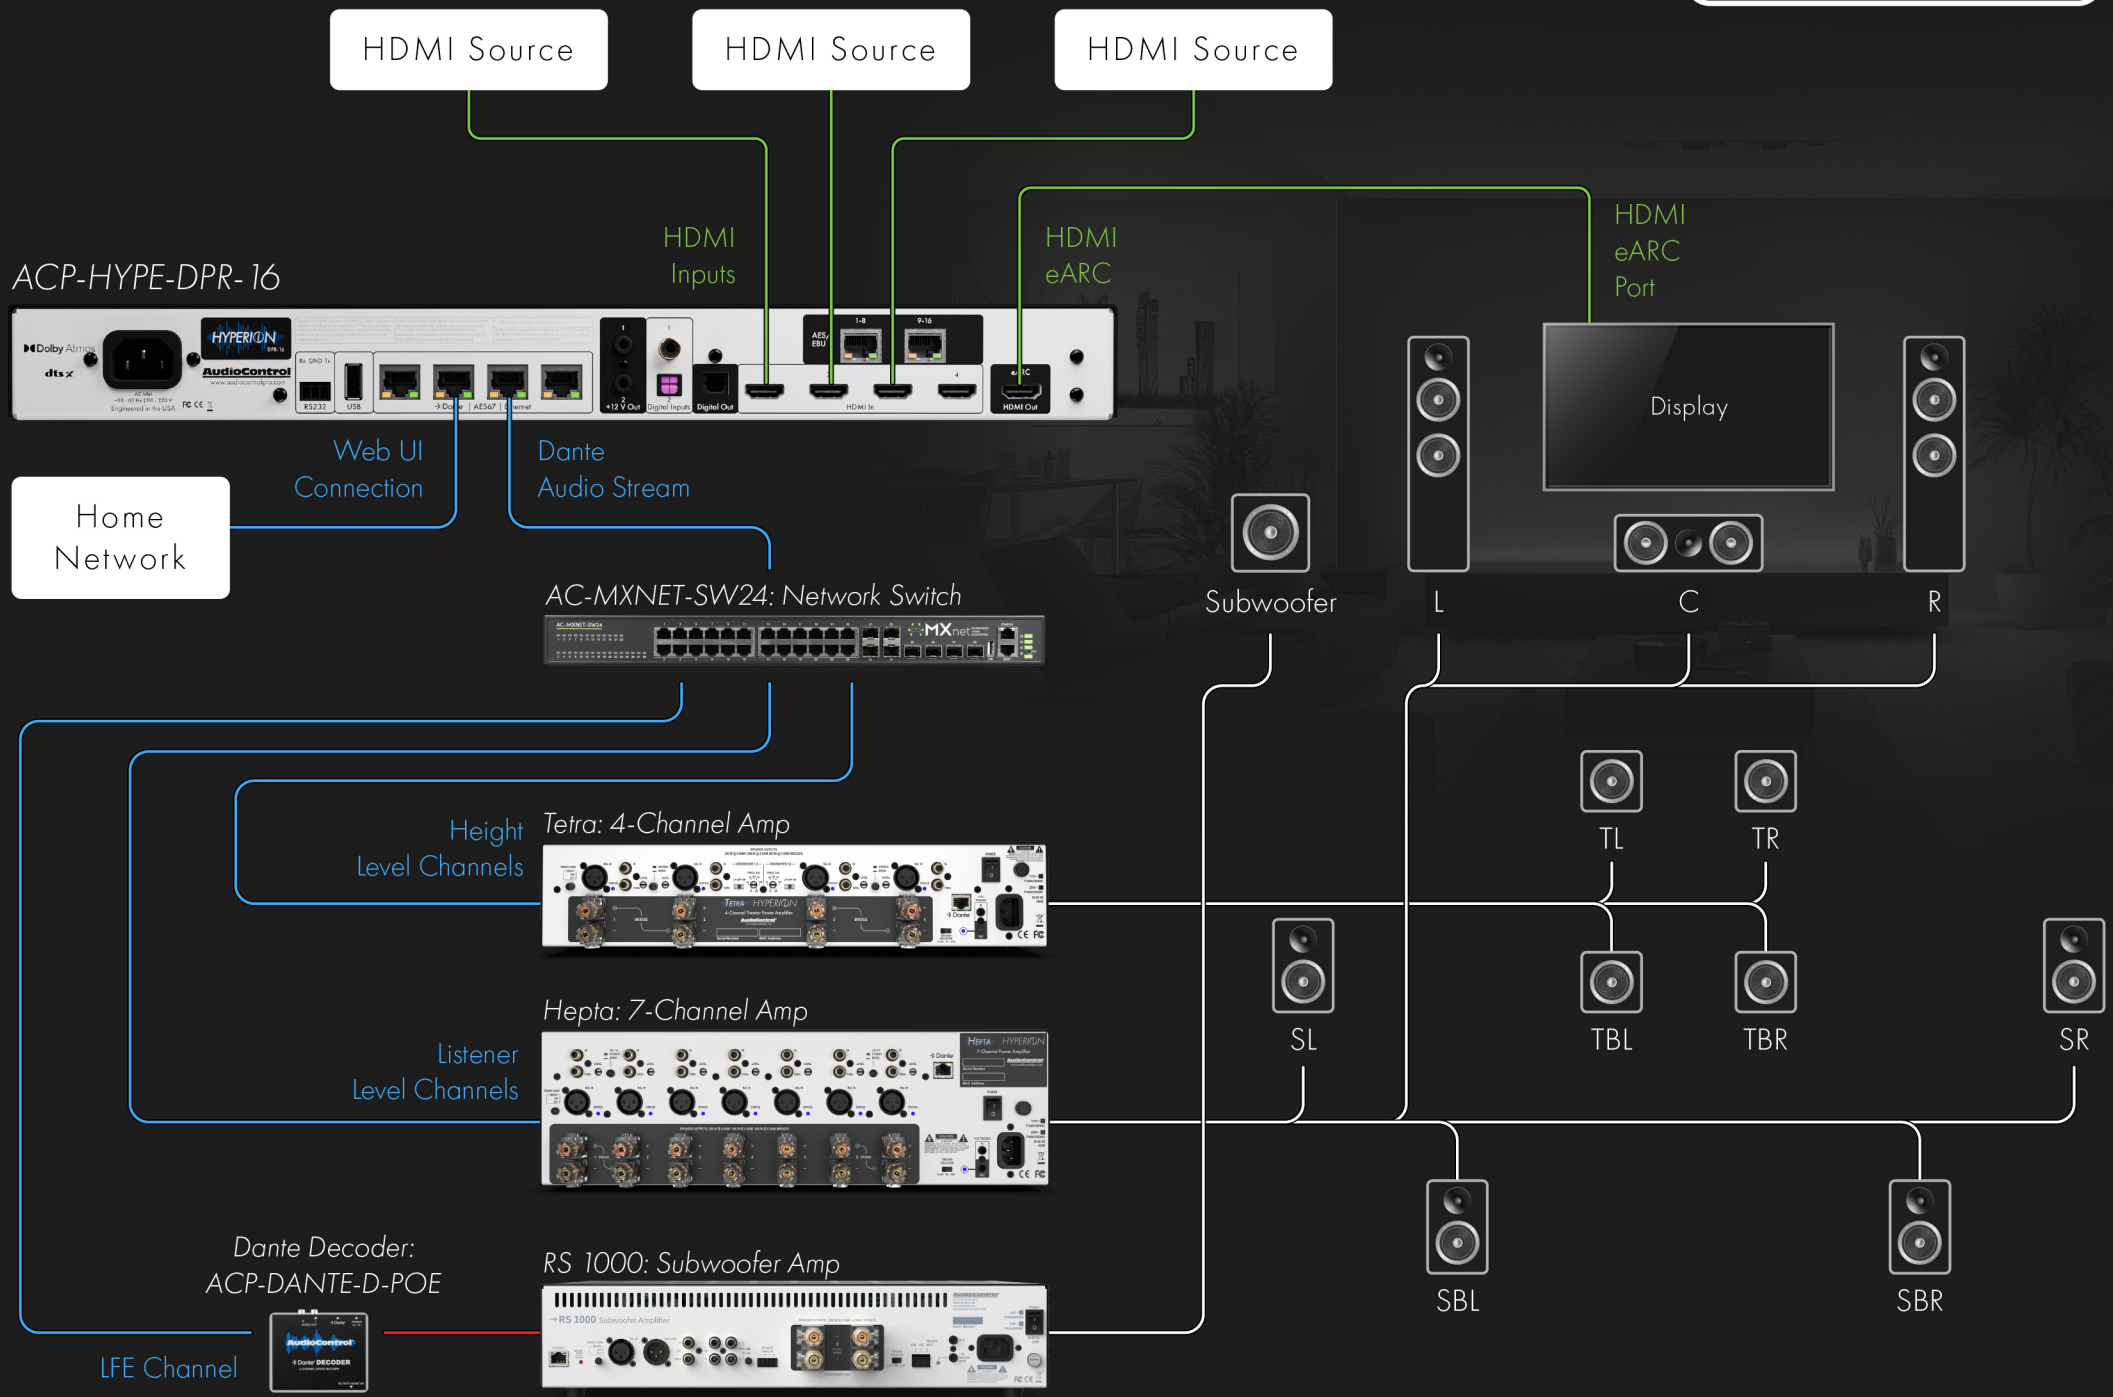

Hyperion APR 16 Connection Diagram

XLR Cable ——— (red line)
HDMI Cable ——— (green line)
Speaker Wire ——— (white line)

Hyperion DPR 16 Connection Diagram

Category Cable ————
 HDMI Cable ————
 Speaker Wire ————
 RCA Cable ————

Hyperion DPR 16 Home Audio Distribution

TV eARC Dante Encoder Application Diagram

HDMI 
Cat 6a 
Speaker Wire 

Hyperion AXIS 10 Home Application Diagram

Coaxial Cable		Category 5e	
HDMI Cable		Speaker Wire	

Home Network

AV Rack

MXnet 1G Network Switch

Tetra - 4 Channel Amplifier

Height Channels

Tetra - 4 Channel Amplifier

Speaker Channels

Hepta - 7 Channel Amplifier

Speaker Channels

LFE Channel

RS 1000 - Subwoofer Amplifier

ACP-DANTE-D-POE Dante Decoder

Dante Port

HDMI eARC Input

Dante Audio Stream

HDMI Port (eARC)