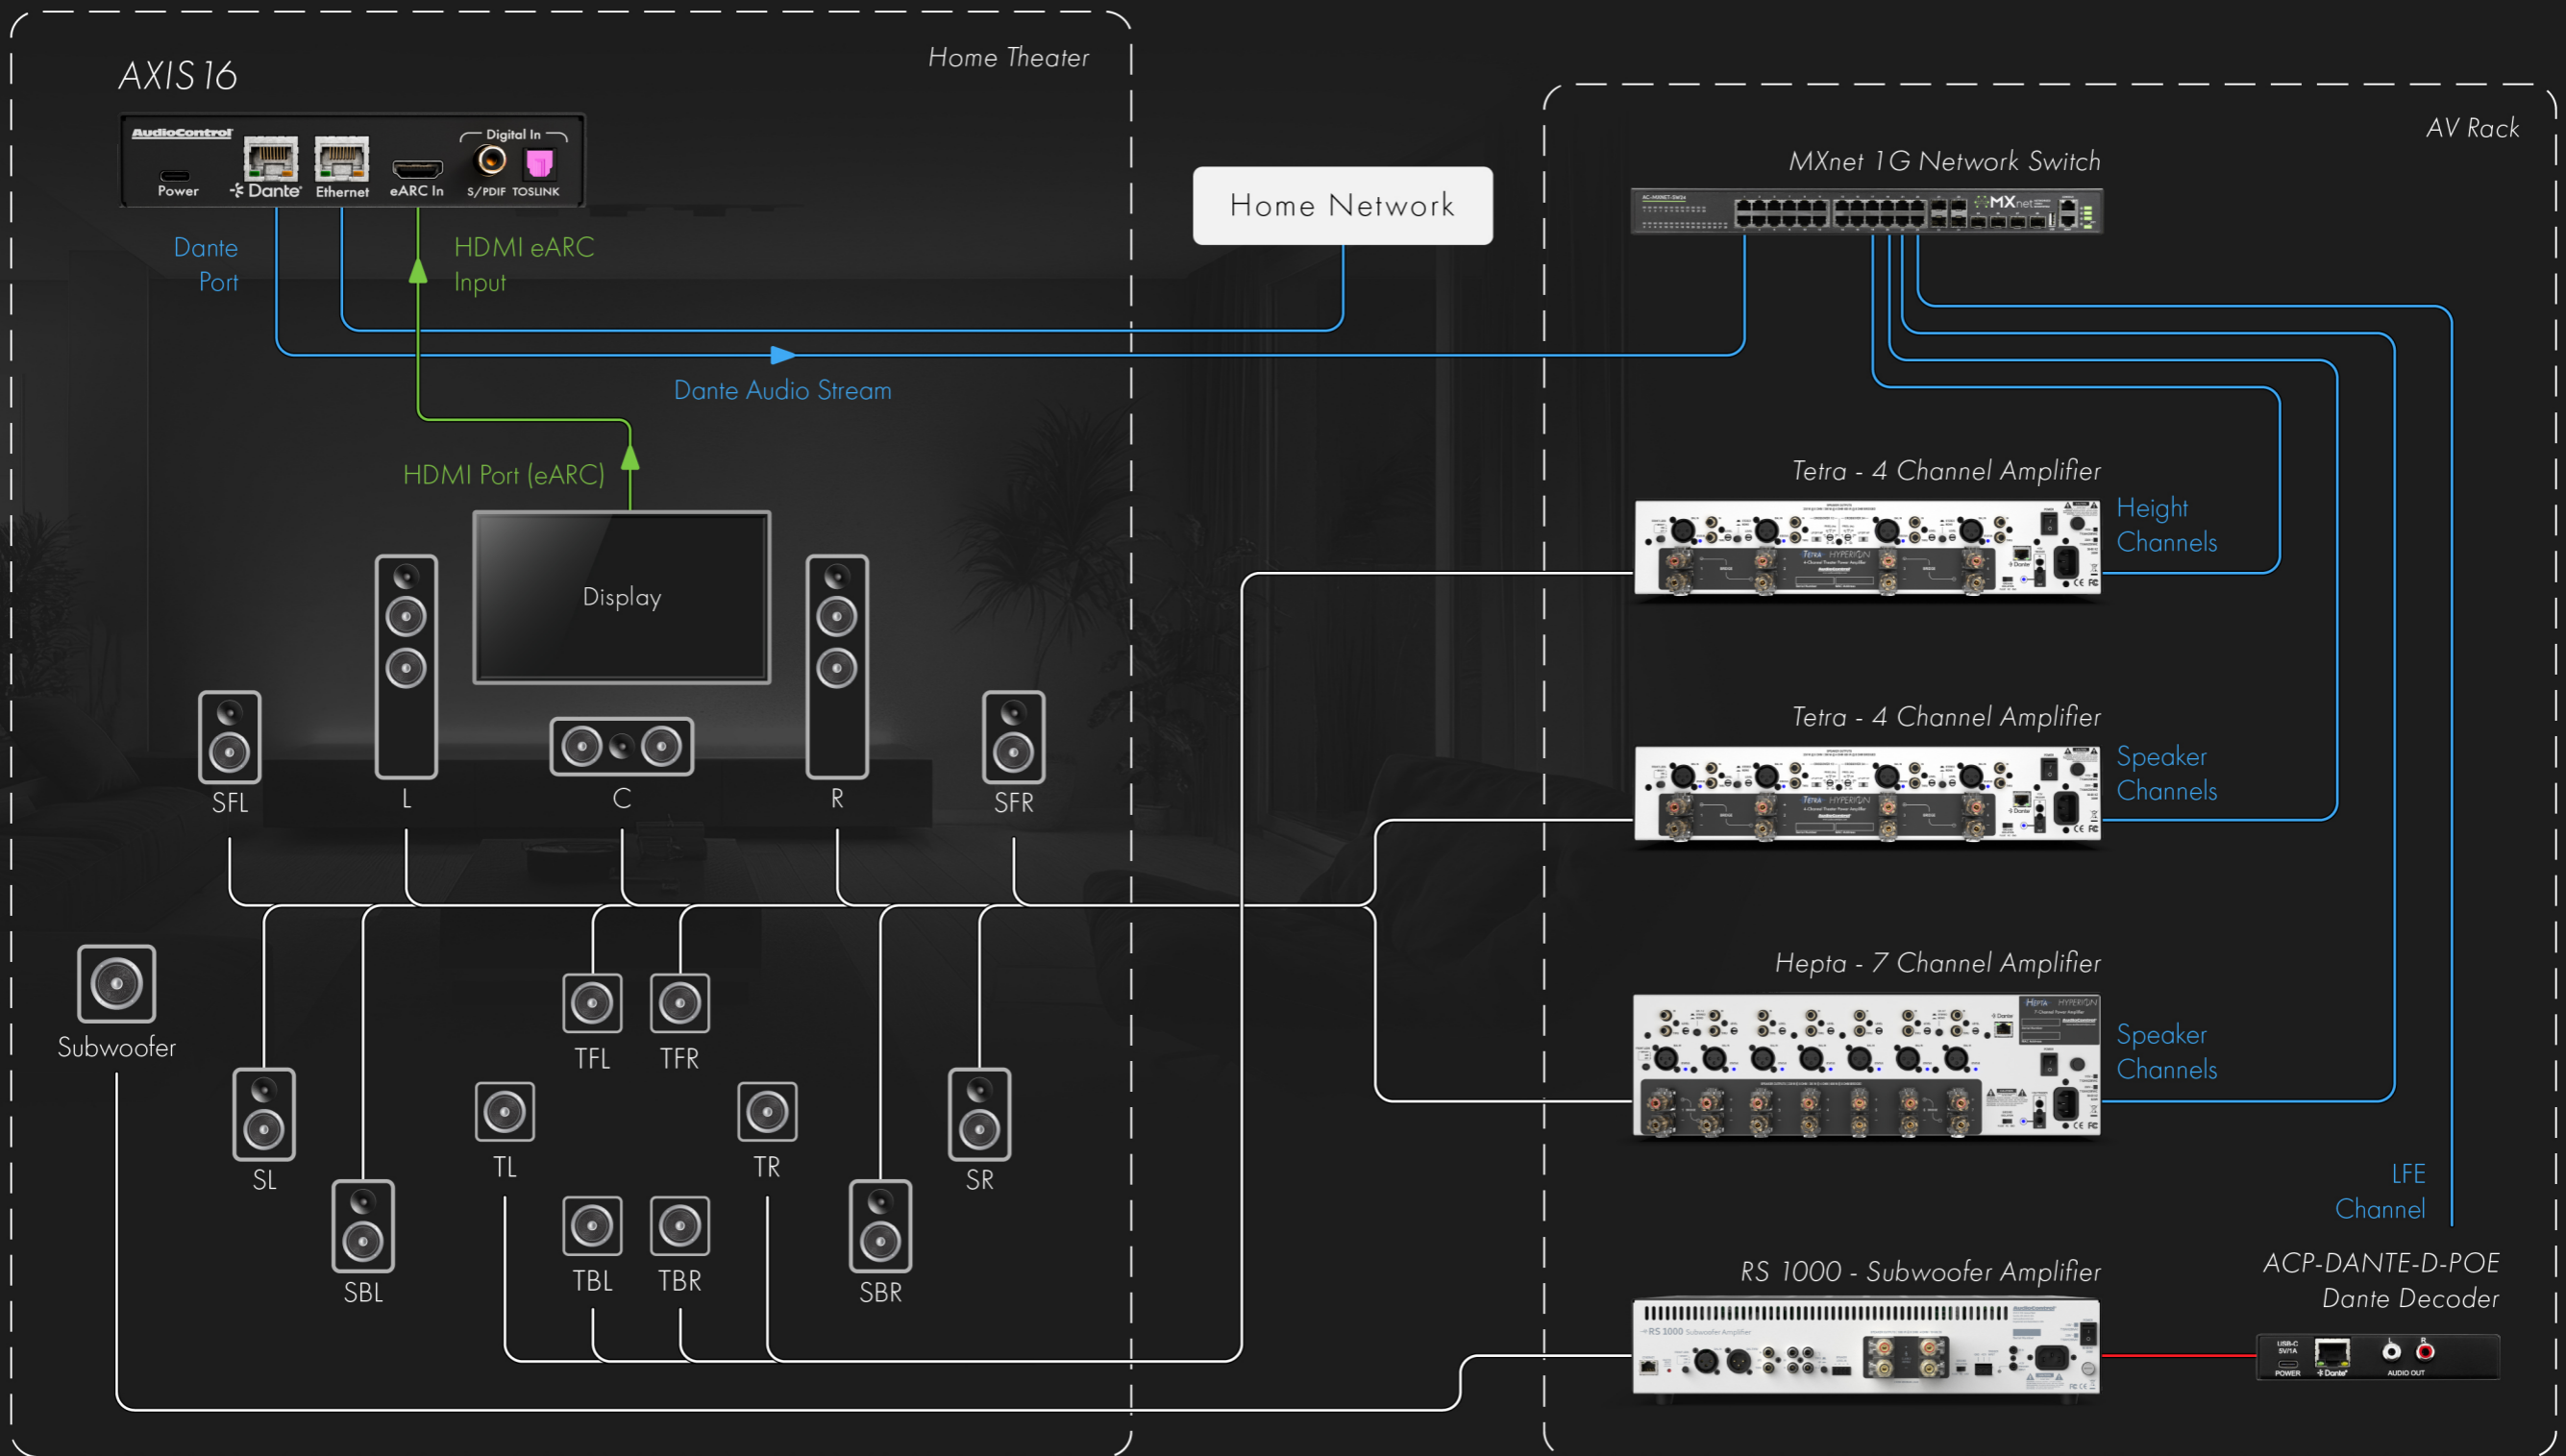

Hyperion AXIS 16 Home Theater Application

Coaxial Cable		Category 5e	
HDMI Cable		Speaker Wire	

AXIS 16

Home Theater

Home Network

AV Rack

MXnet 1G Network Switch

Tetra - 4 Channel Amplifier

Height Channels

Tetra - 4 Channel Amplifier

Speaker Channels

Hepta - 7 Channel Amplifier

Speaker Channels

LFE Channel

RS 1000 - Subwoofer Amplifier

ACP-DANTE-D-POE Dante Decoder

Dante Port

HDMI eARC Input

Dante Audio Stream

HDMI Port (eARC)

Display

SFL

L

C

R

SFR

Subwoofer

SL

SBL

TL

TBL

TBR

TFL

TFR

TR

TBR

SBR

SR