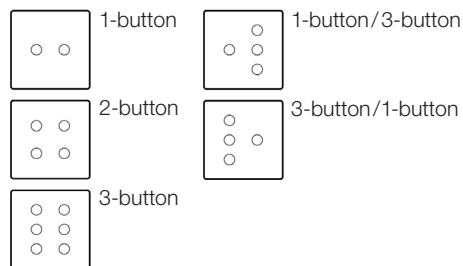

Single-column

Double-column