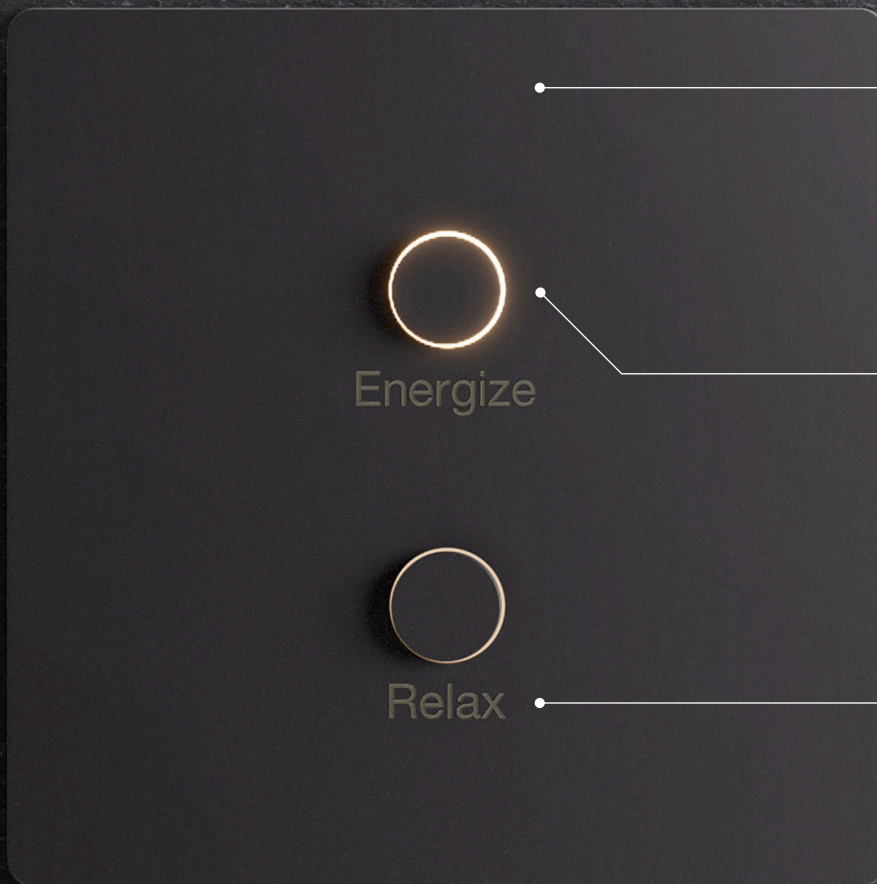

ALISSE

ELEGANCE MADE BRILLIANT

The Alisse is an elegant, balanced, and versatile wall control that is designed to work seamlessly with Lutron HomeWorks. Choose from a range of button configurations to meet the needs of the space and select a finish from the new Lutron Signature Metal Collection to complement the interior style.

Hand Crafted Finishes
An approachable form machined from solid brass and finished by hand.

Elegant Button Illumination
A subtle touch of technology surrounds the button.

Engraving
Custom engraving to personalize the experience.