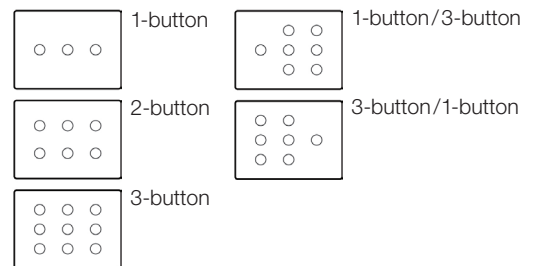

Button Configurations

Alisse offers custom button configurations that deliver a personalized experience and meet the functional needs of the space.

Single-column

Double-column

Triple-column

Mounting Requirements

Single-, double-, and triple-column controls mount within a Lutron square backbox (model number EBB-1-SQ) or a standard UK square backbox (75 mm x 75 mm x 35 mm).

Single-, double-, and triple-column wallplates mount to a single Alisse wall control base unit (model number HW-QS-B-SX).