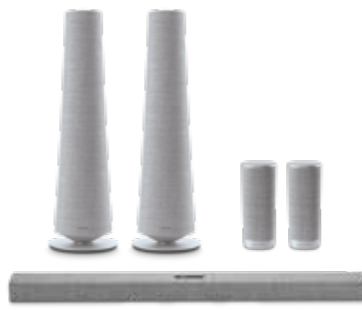

PERFORMANCE POSITIONING

Mostly movies, some music
Enhance TV sound

Music | Good
Movie | Good

Music | Better
Movie | Better

Music | Better
Movie | Best

Mostly music
Audiophile

Music | Best
Movie | N.A.

Equal amounts, movies and music
Home theatre enthusiast

Music | Best
Movie | Best