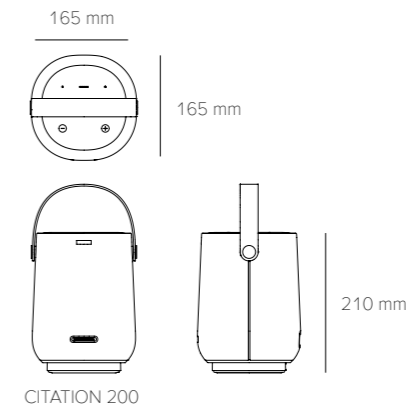

Optional wall brackets and floor stands available

CITATION 200

Powerful smart speaker for HD sound

- Stream indoors from over 300 music streaming services with Wi-Fi
- Stream outdoors via Bluetooth® from your smartphone or tablet
- IPX4 splashproof against minor splashes and special coating for easy cleaning
- 8 hours of continuous playback
- Charging via charging cradle or USB type C port on the back of the speaker
- Add more speakers for a multi-room experience
- Get hands-free help with Google, by using your voice to control music, smart home devices such as lights and temperature and much more
- Enjoy your Apple Music with AirPlay
- Simple setup with the Google Home app on iOS and Android, or Apple AirPlay on iOS
- Microphones can be switched off for enhanced privacy
- Transducer: 1 x 25mm tweeter, 1 x 120mm woofer
- Output power: 50W
- Available colors: ● ●