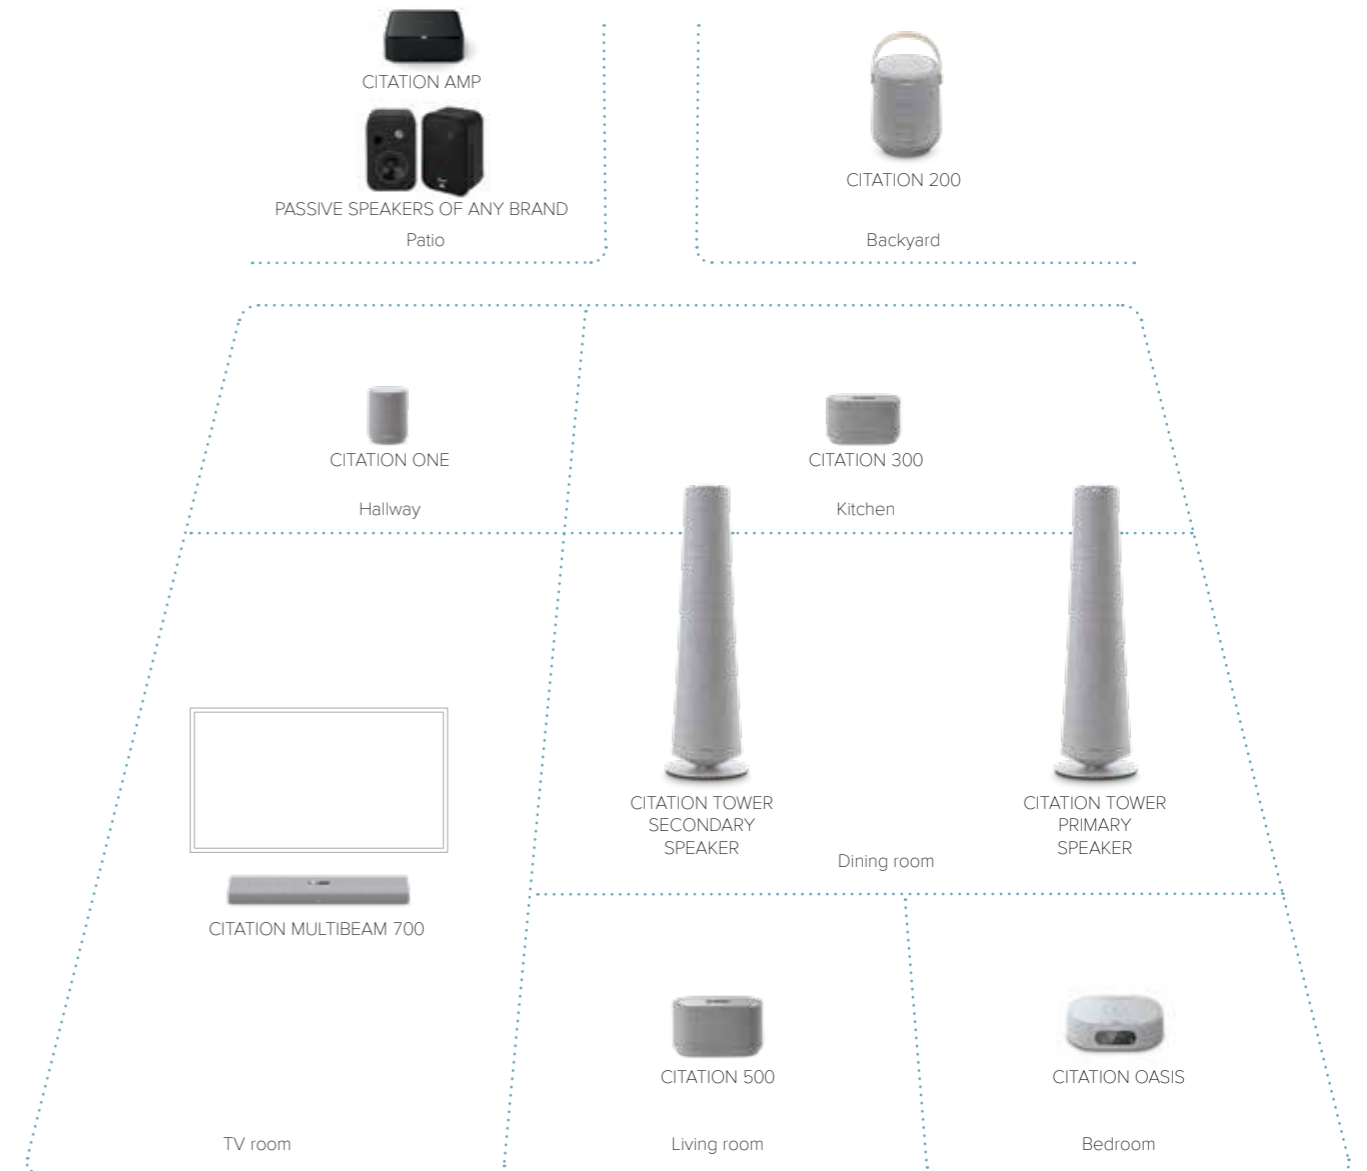

CITATION IN YOUR HOME

CITATION CONNECTIVITY

Wireless Multi-Room for Music Streaming

CITATION MULTI-CHANNEL

Wireless Multi-Channel for Home Entertainment

5.0-channel with CITATION MULTIBEAM 700 (Virtual Surround)