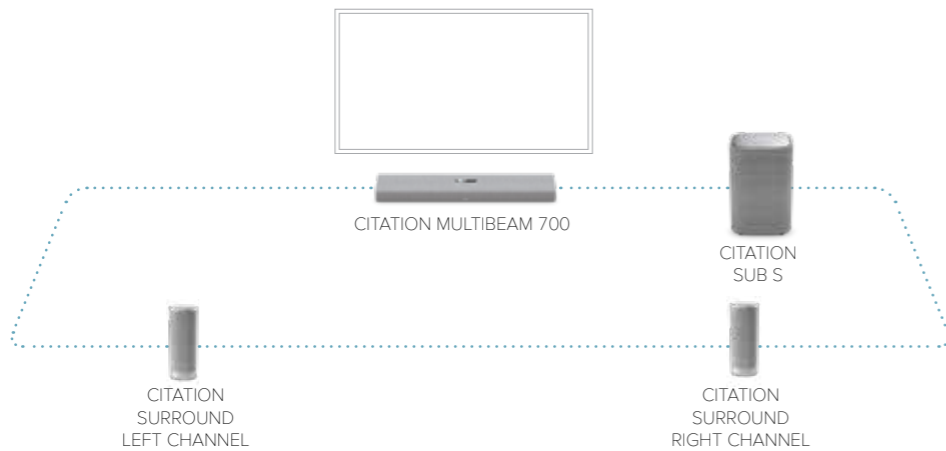

5.1-channel with CITATION MULTIBEAM 700, SUB S and SURROUND