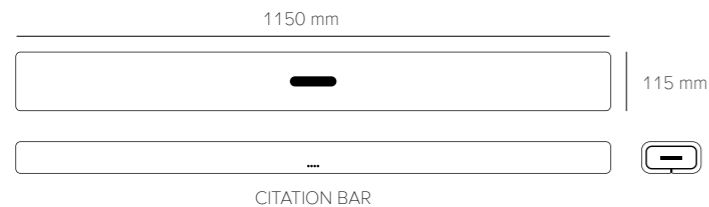

Wall brackets included

CITATION BAR

The smartest soundbar for movies and music

- Standalone soundbar with dedicated center channel enhances voice clarity so you will not miss a note from any scene
- Full support for 4K TV with 3 HDMI In and HDMI ARC ports
- Stream from over 300 music streaming services with Wi-Fi
- Enjoy your Apple Music with AirPlay
- Programmable presets to instantly access your favorite playlist and control all of your smart devices
- Stream music via Bluetooth® from your smartphone or tablet
- Add more speakers for a multi-room experience
- Add a Citation Sub to infuse your home audio with a thundering layer of deep, rich bass
- Operates as a center to create the ultimate home theater setup when paired with Citation Tower and Surround speakers
- Get hands-free help with Google, by using your voice to control music, smart home devices such as lights and temperature and much more
- Microphones can be switched off for enhanced privacy
- Simple setup with the Google Home app on iOS and Android
- LCD color touch display
- Transducer: 3 x 20mm tweeter, 6 x racetrack woofers 100 x 50mm
- Output power: 150W
- Available colors: ● ●