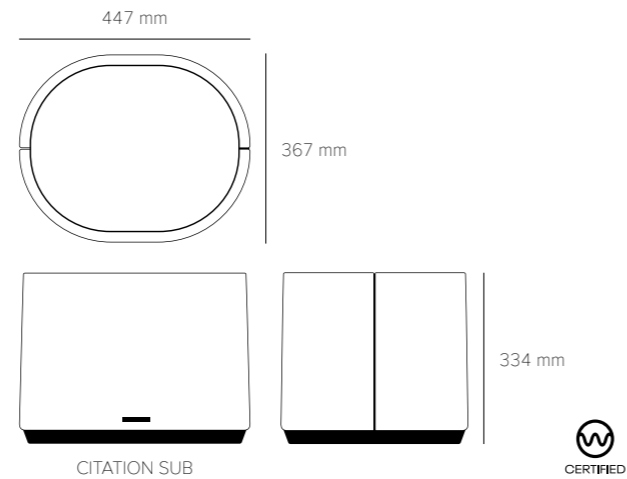

CITATION SUB

Subwoofer providing thundering bass for movies and music

- Ready for multi-channel surround sound
- Cinematic wireless bass
- Transducer: 1 x 250mm subwoofer
- Frequency response: 35–125Hz
- Output power: 200W
- Available colors: ● ●

CITATION SURROUND

Premium surround sound speakers for an immersive movie-watching experience

- Add to Citation MultiBeam 700 or Bar and optional Sub S or Sub to get full wireless home theater surround sound without all the cables
- Ready for multi-channel surround sound
- Cinematic wireless surround sound
- Transducer: 1 x 25mm tweeter, 2 x 76mm woofer
- Output power: 50W per speaker
- Available colors: ● ●

Wall brackets included

Optional floor stands available