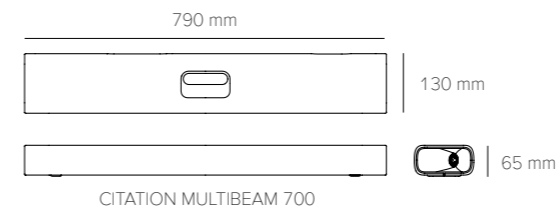

Optional wall brackets and floor stands available

CITATION MULTIBEAM 700

The smartest compact soundbar with MultiBeam™ surround sound

- MultiBeam™ technology for full surround sound effect without the need for extra speakers
- Automatic MultiBeam™ Calibration (AMC), calibrates the soundbar with the best surround sound audio effect based on your room layout
- Full support for 4K TV with HDMI ARC and optical ports
- Stream from over 300 music streaming services with Wi-Fi
- Enjoy your Apple Music with AirPlay
- Stream music via Bluetooth® from your smartphone or tablet
- Programmable presets to instantly access your favorite playlist and control all of your smart devices
- Add a Citation Sub S to infuse your home audio with a grounding layer of deep, rich bass
- Operates as a center to create the ultimate home theater setup when paired with Citation Tower and Surround speakers
- Add more speakers for a multi-room experience
- Get hands-free help with Google, by using your voice to control music, smart home devices such as lights and temperature and much more
- Microphones can be switched off for enhanced privacy
- Simple setup with the Google Home app on iOS and Android
- LCD color touch display
- Transducer: 2 x 25mm tweeter, 5 x 50mm woofer
- Output power: 210W
- Available colors: