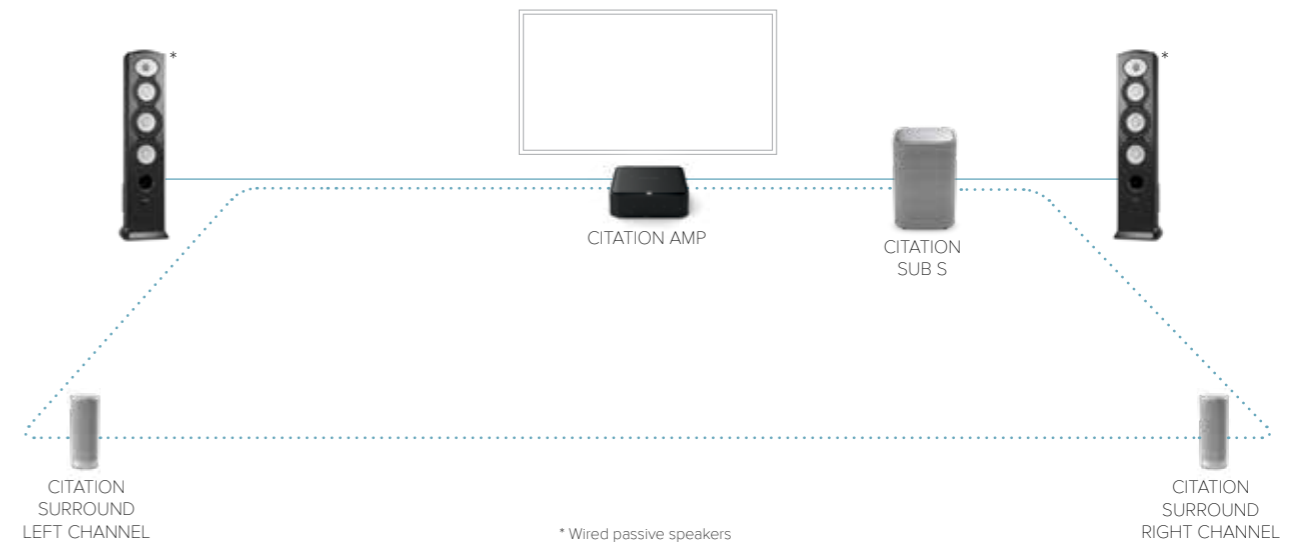

4.1-channel with CITATION AMP, SUB S and SURROUND (Virtual Center)