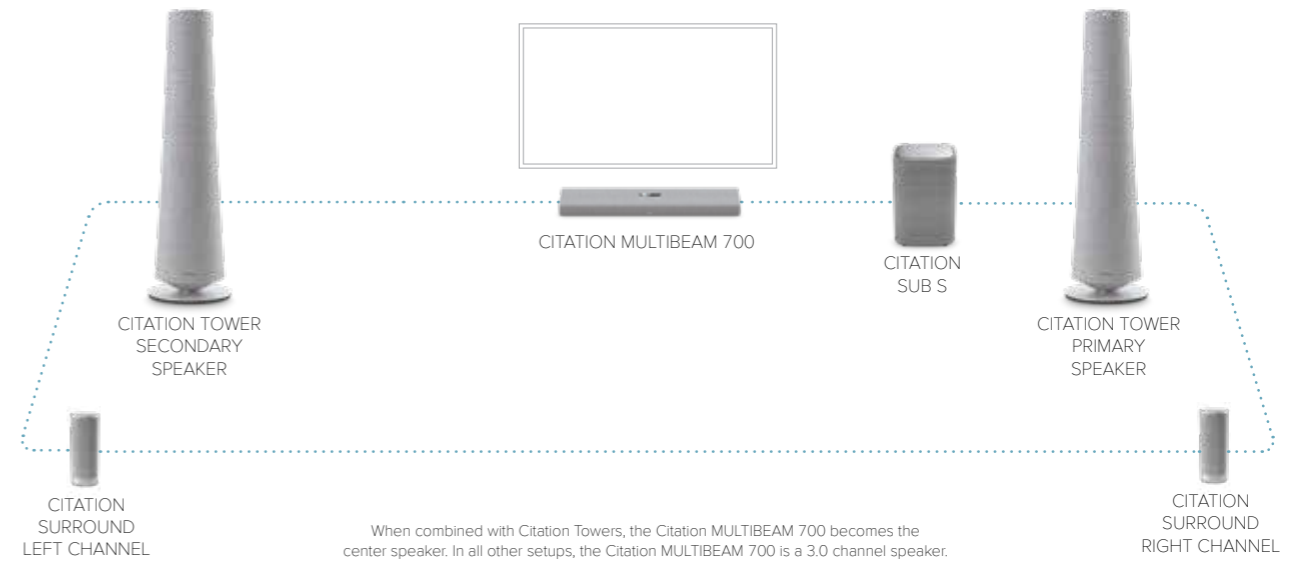

Deluxe multi-channel with CITATION MULTIBEAM 700, SUB S, TOWER and SURROUND