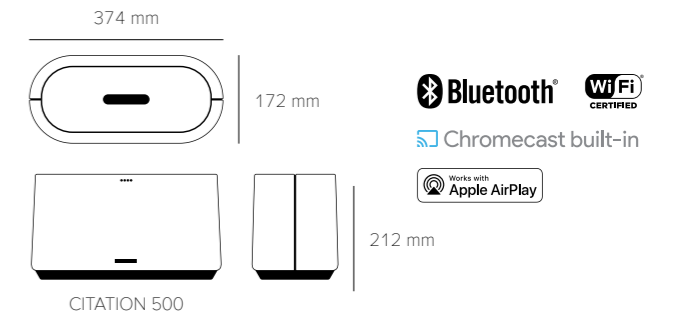

- Stream from over 300 music streaming services with Wi-Fi
- Enjoy your Apple Music with AirPlay
- Stream music via Bluetooth® from your smartphone or tablet
- Get hands-free help with Google, by using your voice to control music, smart home devices such as lights and temperature and much more
- Programmable presets to instantly access your favorite playlist and control all of your smart devices
- Add more speakers for a multi-room experience
- LCD color touch display
- Simple setup with the Google Home app on iOS and Android, or Apple AirPlay on iOS
- Microphones can be switched off for enhanced privacy
- Transducer: 2 x 25mm tweeter, 2 x 131mm woofer
- Output power: 200W
- Available colors: ● ●

Optional wall brackets and floor stands available