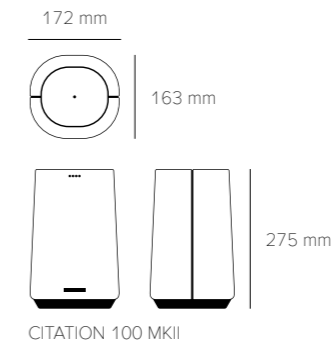

- Stream from over 300 music streaming services with Wi-Fi
- Enjoy your Apple Music with AirPlay
- Stream music via Bluetooth® from your smartphone or tablet
- Get hands-free help with Google, by using your voice to control music, smart home devices such as lights and temperature and much more
- Add more speakers for a multi-room experience
- Pair two Citation 100 mkII speakers for stereo sound
- Microphones can be switched off for enhanced privacy
- Simple setup with the Google Home app on iOS and Android
- Touch control
- Transducer: 1 x 20mm tweeter, 1 x 102mm woofer
- Output power: 50W
- Available colors: ● ●

Optional wall brackets and floor stands available