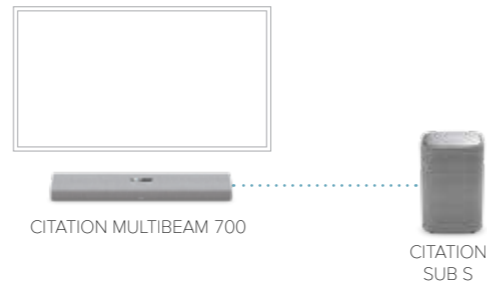

5.1-channel with CITATION MULTIBEAM 700 and SUB S (Virtual Surround)