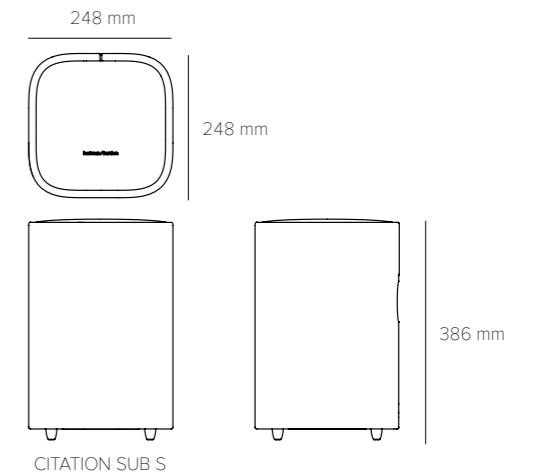

Wall brackets included

CITATION SUB S

Compact wireless subwoofer with deep bass

- Compact design that can fit anywhere, to complete your home theater system
- Ready for multi-channel surround sound
- Cinematic wireless bass
- Transducer: 1 x 165mm subwoofer
- Frequency response: 35–125Hz
- Output power: 100W
- Available colors: ● ●