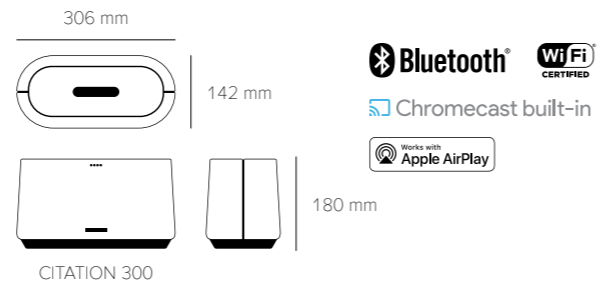

- Stream from over 300 music streaming services with Wi-Fi
- Enjoy your Apple Music with AirPlay
- Stream music via Bluetooth® from your smartphone or tablet
- Get hands-free help with Google, by using your voice to control music, smart home devices such as lights and temperature and much more
- Programmable presets to instantly access your favorite playlist and control all of your smart devices
- Add more speakers for a multi-room experience
- LCD color touch display
- Simple setup with the Google Home app on iOS and Android, or Apple AirPlay on iOS
- Microphones can be switched off for enhanced privacy
- Transducer: 2 x 20mm tweeter, 2 x 89mm woofer
- Output power: 100W
- Available colors: ● ●

Optional wall brackets and floor stands available