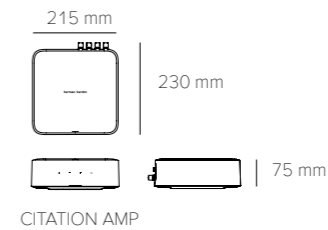

CITATION AMP

High-power, wireless streaming stereo amplifier

- 125W per channel class-D amplifier to effortlessly drive your passive floor-standing loudspeakers, in-wall or in-ceiling loudspeakers
- Harman Kardon Digital Loop Amplifier technology, for audio quality the way it was meant to be heard
- Easily connect Citation Amp to your TV using the built-in HDMI ARC input
- Combine the Citation Amp, Citation Sub (S) and Citation Surround speakers with your wired home audio system for an immersive multi-channel surround sound experience
- Comprehensive audio adjustment for any installation
- Easily integrated into the most popular connected home automation control systems including Control4
- Flexible installation options; on a rack, wall mount or hide it away and use the IR extender
- Stream from over 300 music streaming services with Wi-Fi
- Enjoy your Apple Music with AirPlay
- Simple setup with the Google Home app on iOS and Android
- Available colors: ●