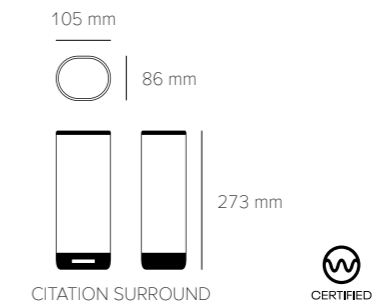

CITATION SUB

Subwoofer providing thundering bass for movies and music

- Ready for multi-channel surround sound
- Cinematic wireless bass
- Transducer: 1 x 250mm subwoofer
- Frequency response: 35–125Hz
- Output power: 200W
- Available colors: ● ●

CITATION SURROUND

Premium surround sound speakers for an immersive movie-watching experience

- Add to Citation MultiBeam 700 or Bar and optional Sub S or Sub to get full wireless home theater surround sound without all the cables
- Ready for multi-channel surround sound
- Cinematic wireless surround sound
- Transducer: 1 x 25mm tweeter, 2 x 76mm woofer
- Output power: 50W per speaker
- Available colors: ● ●

Wall brackets included

Optional floor stands available