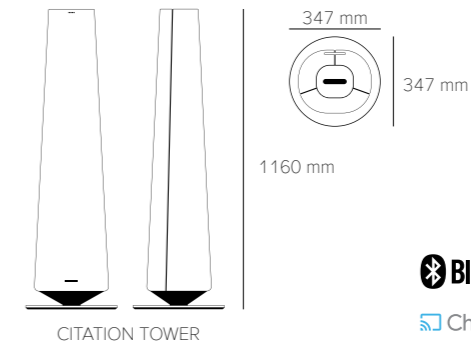

Wall brackets included

Optional floor stands available

CITATION TOWER

Premium floorstanding stereo smart speakers, sold as a pair delivering powerful sound

- Stream from over 300 music streaming services with Wi-Fi
- Enjoy your Apple Music with AirPlay
- Stream music via Bluetooth® from your smartphone or tablet
- Get hands-free help with Google, by using your voice to control music, smart home devices such as lights and temperature and much more
- Programmable presets to instantly access your favorite playlist and control all of your smart devices
- Get full wireless home theater surround sound without all the cables
- Pair with Citation MultiBeam 700 and Surround to form the ultimate home theatre system
- Add more speakers for a multi-room experience
- Microphones can be switched off for enhanced privacy
- Simple setup with the Google Home app on iOS and Android
- LCD color touch display
- Transducer: 1 x 25mm tweeter, 2 x 100mm woofer, 1 x 200mm subwoofer
- Output power: 200W per speaker
- Available colors: ● ●