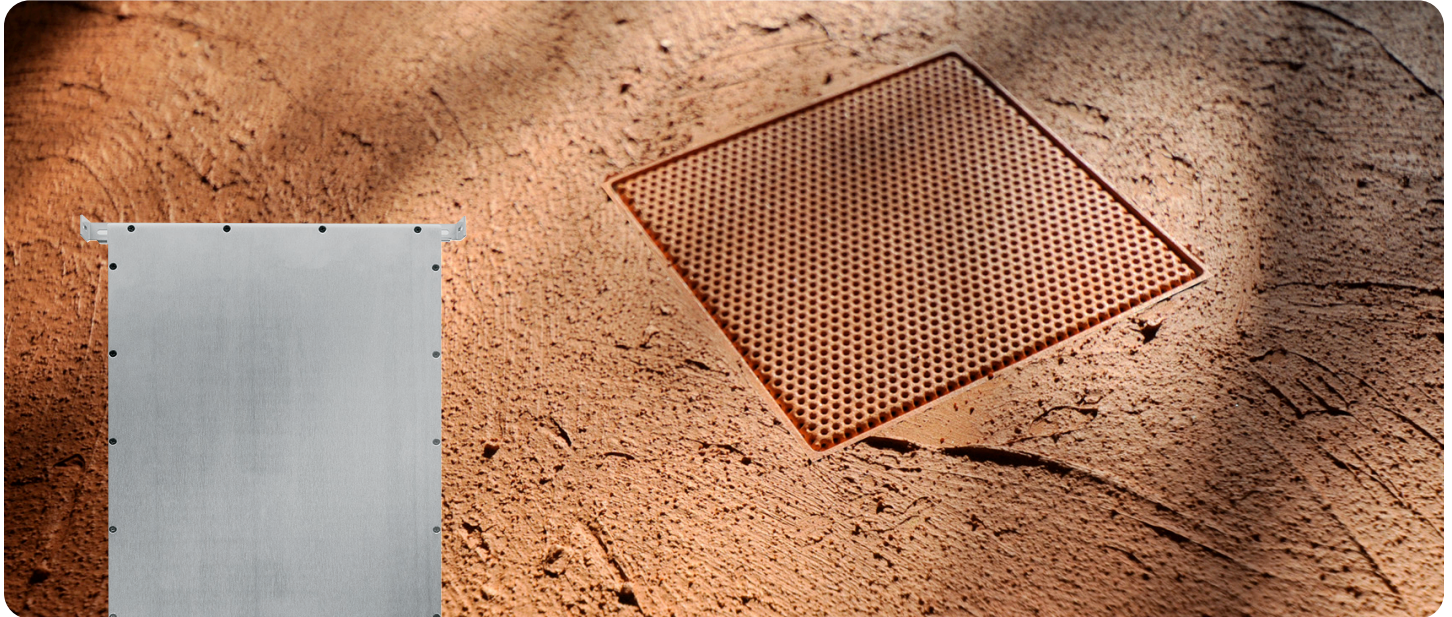

SA54-4-SUB SMALL APERTURE® SERIES

(4) 5.25" ULTRA SLIM DEPTH IN-WALL SUBWOOFER - 4" OR 5" OPENING

(4) 5.25" (133 mm) Ultra-Slim Subwoofer

The James Loudspeaker SA54-4-SUB is an in-wall subwoofer designed to be concealed from view. Like all speakers in the SA series a small opening in the wall or ceiling is the only visible portion of the speaker giving the series its name: Small Aperture. The 3.4-inch depth allows the speaker to be placed within 2x4in-studded walls and be concealed by drywall, while a 4 or 5-inch opening is the only visible portion of the speaker.

The SA54-4-SUB is built using aircraft grade aluminum and has a quarter-inch thick back plate to ensure maximum durability and limit the rear sound transmission. The speaker comes with bracket mounts to secure the frame to wall studs and ensure that it is firmly locked in place. Four high power 5.25" woofers with 1.5" voice coils ensure high power handling, delivering powerful, deep bass to compliment any Small Aperture speaker system.

Order grille kits separately.

SA54-4-SUB Sub Assembly

Trim Name	Type
SA3-GRILLE-R-SR	3" Round Sheetrock, .5" d
SA3-GRILLE-R-SS	3" Round Solid Surface, .5" d
SA3-GRILLE-R-RF	3" Round Retrofit, .5" d, .375" Bezel
SA3-GRILLE-S-SR	3" Square Sheetrock, .5" d
SA3-GRILLE-S-SS	3" Square Solid Surface, .5" d
SA3-GRILLE-S-RF	3" Square Retrofit, .5" d, .375" Bezel
SA4-GRILLE-R-SR	4" Round Sheetrock, .5" d
SA4-GRILLE-R-SS	4" Round Solid Surface, .5" d
SA4-GRILLE-R-RF	4" Round Retrofit, .5" d, .375" Bezel
SA4-GRILLE-S-SR	4" Square Sheetrock, .5" d
SA4-GRILLE-S-SS	4" Square Solid Surface, .5" d
SA4-GRILLE-S-RF	4" Square Retrofit, .5" d, .375" Bezel
SA3-SP-0.125	1/8" Spacer Ring
SA3-SP-0.375	3/8" Spacer Ring

Square Option

Round Option

Spacer Ring

Size 32 h x 14 w x 3.40 d (in)
813 h x 356 w x 86 d (mm)
Freq Response 38-150Hz±3dB
Impedance 8 ohms
Sensitivity 89dB 2.83V /1m
Power req. 75-250W
Woofer (4) 5.25" (133 mm) Aluminum
Finishes See Trim Kit Options