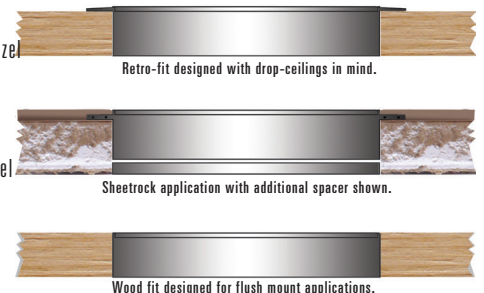

853SAQ-9-BA SMALL APERTURE® SERIES

BI-AMPED, 3-WAY FULL-RANGE - 9" CEILING OPENING

- **(1) 8" (204 mm) High Excursion Aluminum Woofer**
- **(1) 5.25" (134 mm) Aluminum Midrange**
- **(1) 0.75" (19 mm) Aluminum Dome Tweeter in Quad Array**

Unlike anything you have seen or heard, James Loudspeaker has raised industry standards once again. The James Small Aperture® ceiling/in-wall speakers have a 9.5" round or 7"x 7" square sound aperture, yet pack in a full 3-way system for deep bass and wide frequency response. A seamless edge detail keeps them looking smart and modern yet discrete. The 853SAQ-9-BA includes a mini 8" PowerPipe subwoofer, 5.25" midrange, and ¾" dome tweeter in quad array for wide 30Hz to 20kHz response. Having a real subwoofer also allows the system to play at loud levels. The deep bass and high SPL produced causes a second take!

All aircraft grade aluminum construction and a modular design provide long life, easy service, and high reliability. The 853SAQ-9-BA has a small footprint with a 9" depth and is best suited for in-ceiling mounting. The 853SAQ-9-BA is bi-amped.

Order woofer assembly, mid-range module and grille kits separately. Custom and wood trim kits available and quoted individually.

853SAQS-9-BA Sub Assembly
853SAQM-9 MidTwt Module