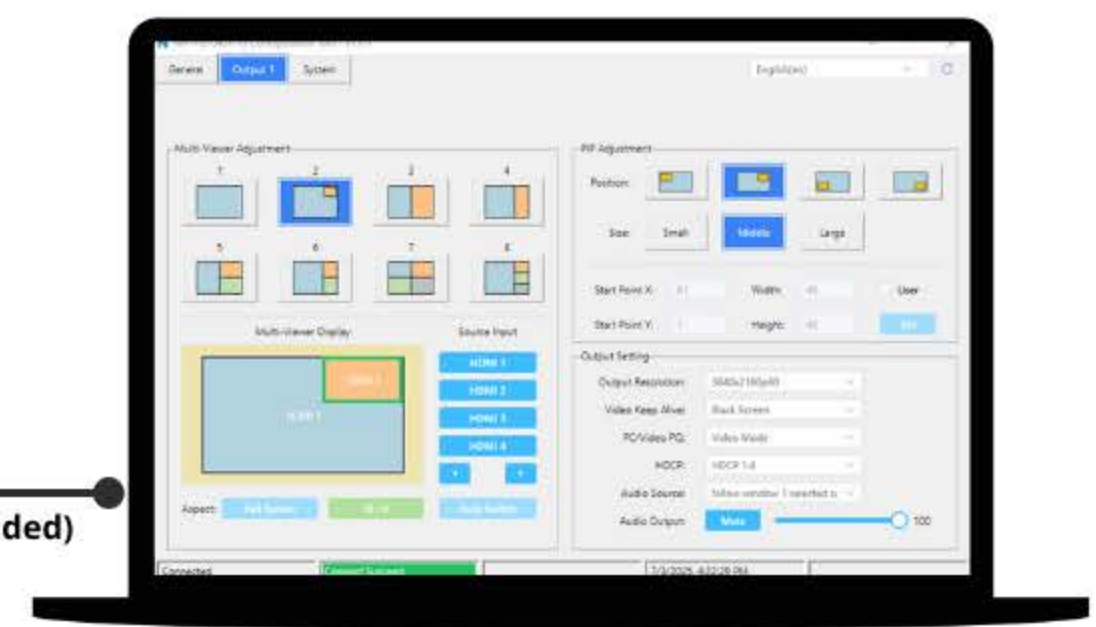

Standalone Dedicated KVM with MultiView

3-Pin to USB Cable (Provided)

- Cat6(a)
- RS-232
- ◆ Fixed Port
- HDMI2.0

Drivers Available
 for.....
Q-SYS
CRESTRON