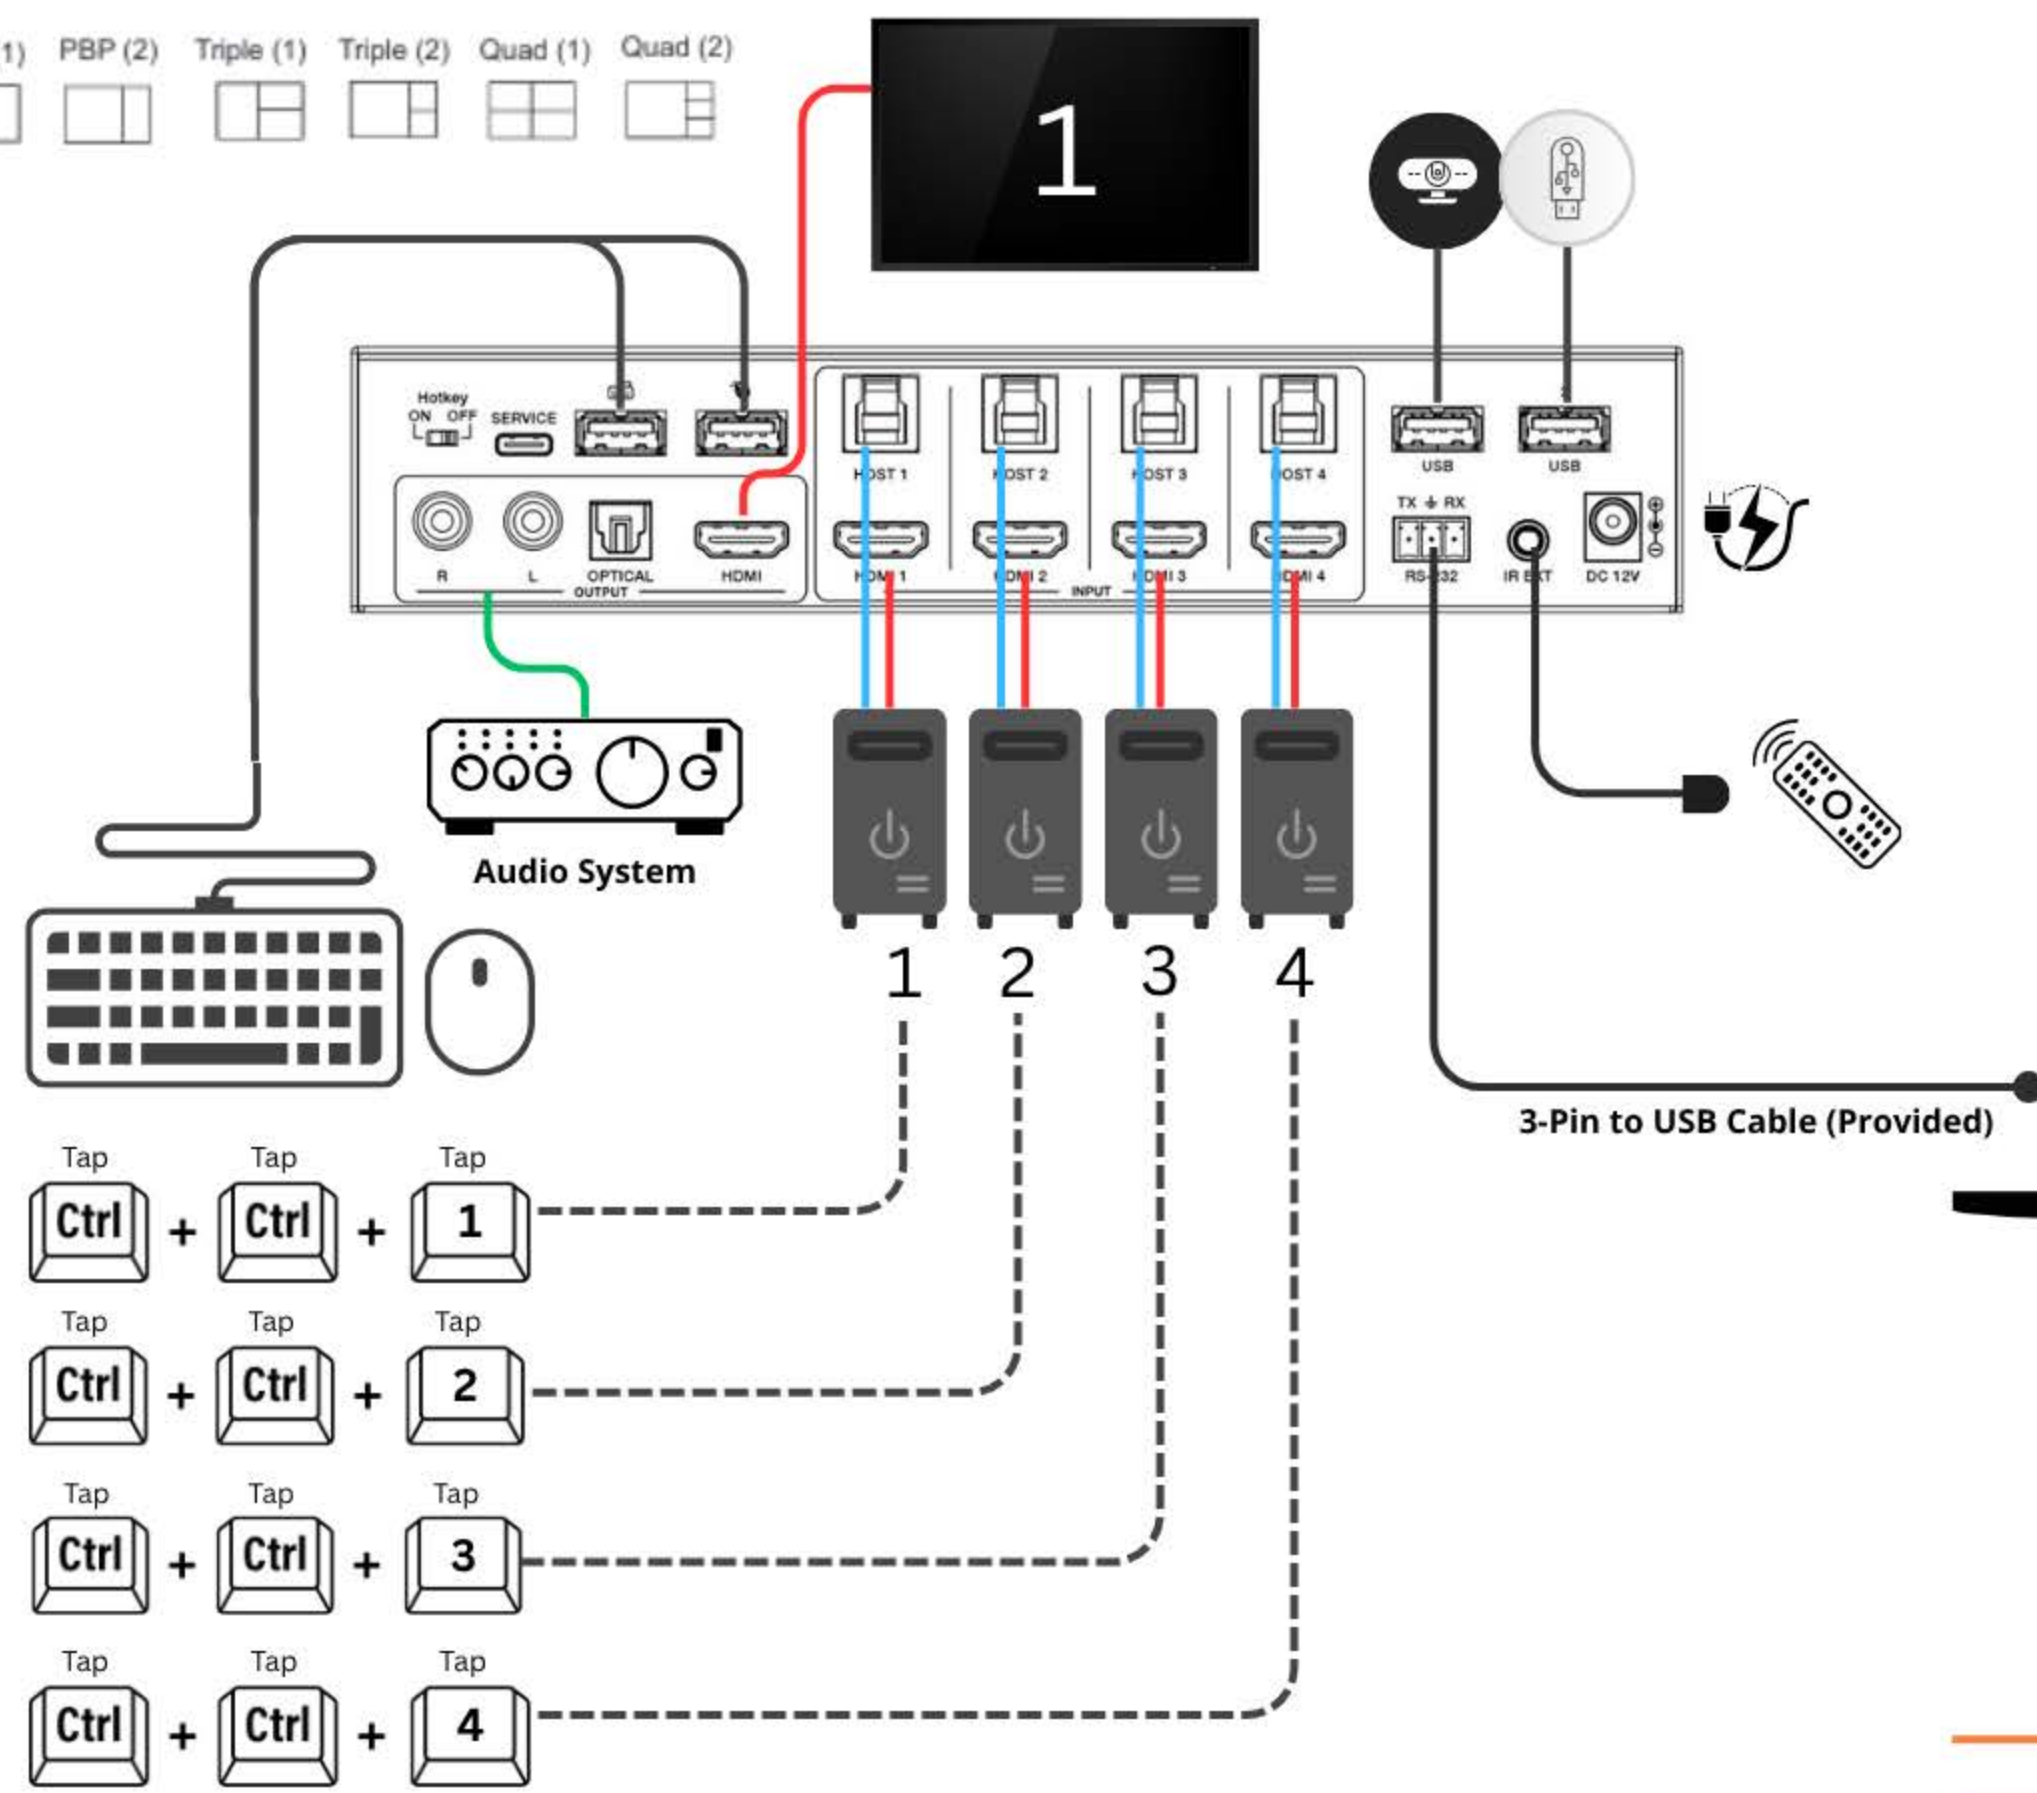

Standalone Dedicated KVM with MultiView

3-Pin to USB Cable (Provided)

- Cat6(a)
- RS-232
- ◆ Fixed Port
- HDMI2.0

Drivers Available
 for.....
Q-SYS
CRESTRON