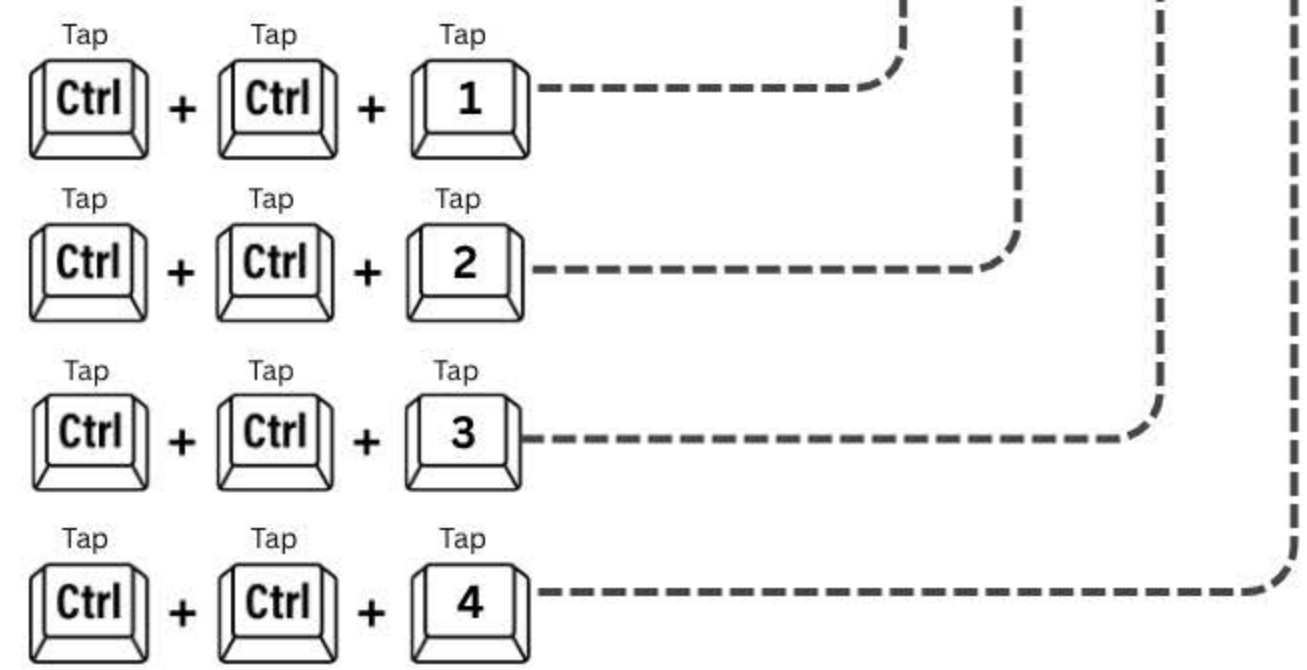

Standalone Dedicated KVM with MultiView

3-Pin to USB Cable (Provided)

- Cat6(a)
- RS-232
- ◆ Fixed Port
- HDMI2.0

Drivers Available
 for.....
Q-SYS
CRESTRON