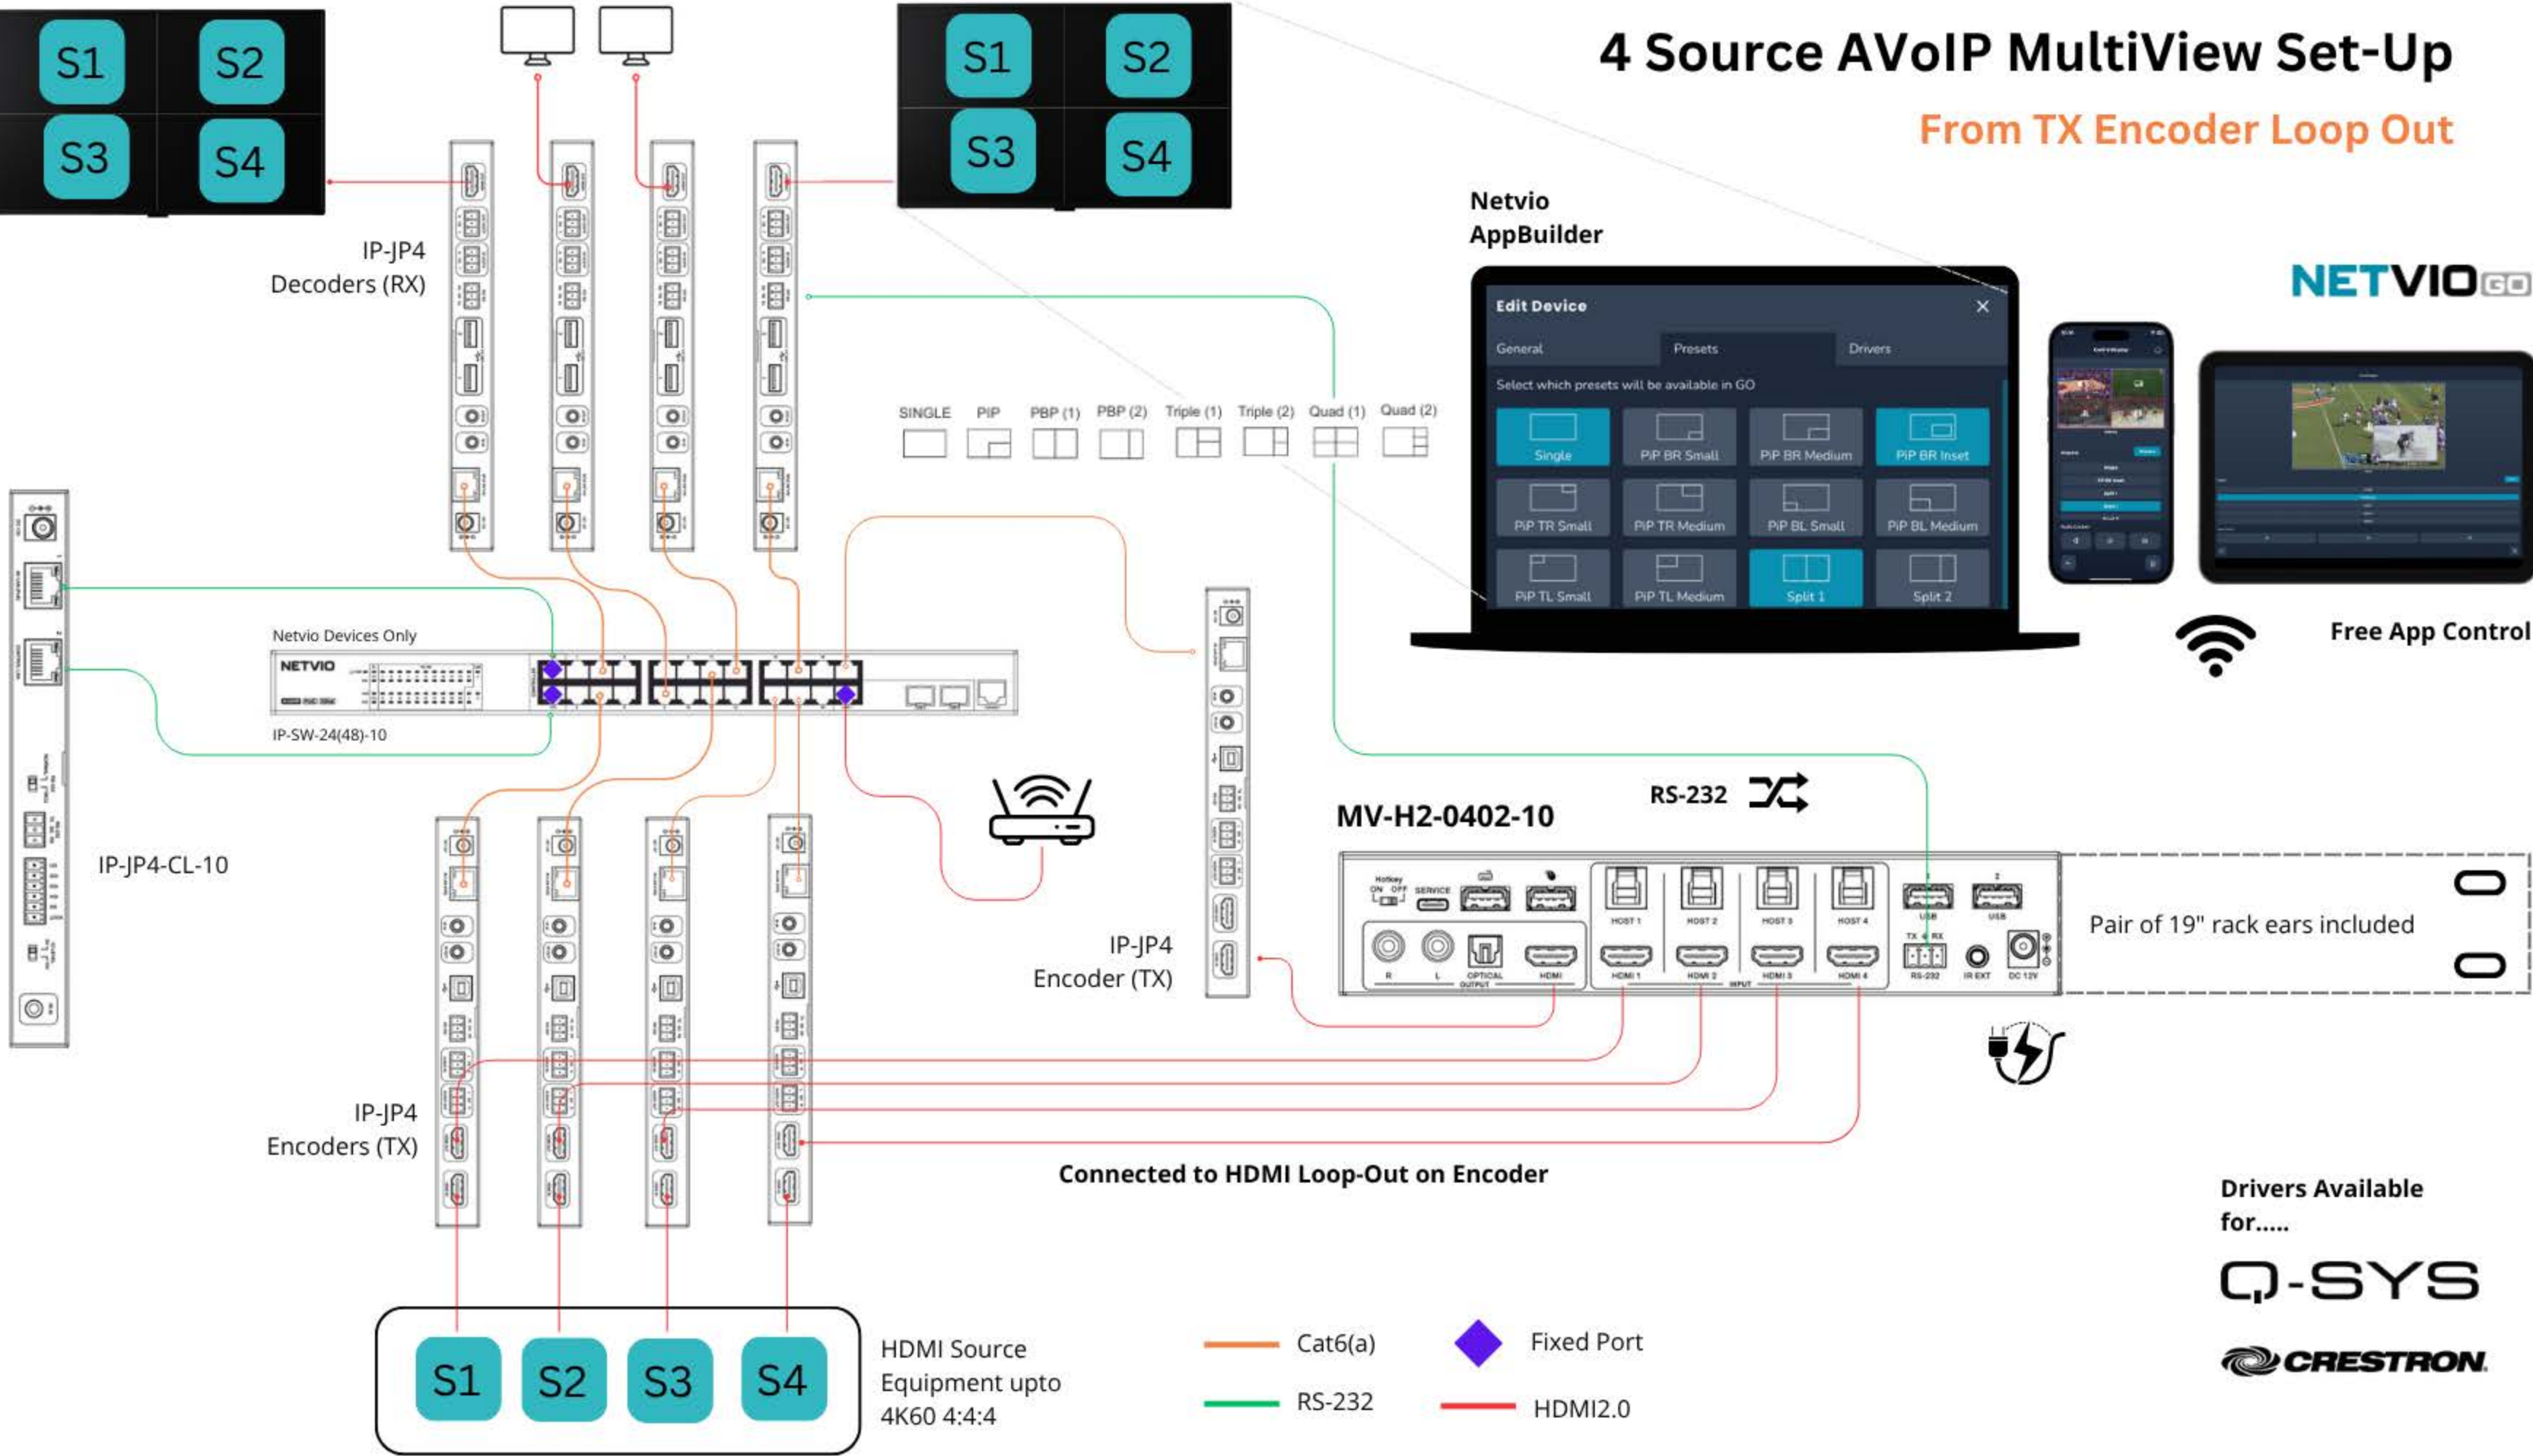

4 Source AVoIP MultiView Set-Up

From TX Encoder Loop Out

Netvio AppBuilder

NETVIO GO

Free App Control

MV-H2-0402-10

RS-232

Pair of 19" rack ears included

Connected to HDMI Loop-Out on Encoder

Drivers Available for.....

Q-SYS

CRESTRON

- Cat6(a)
- RS-232
- HDMI2.0
- ◆ Fixed Port

HDMI Source Equipment upto 4K60 4:4:4