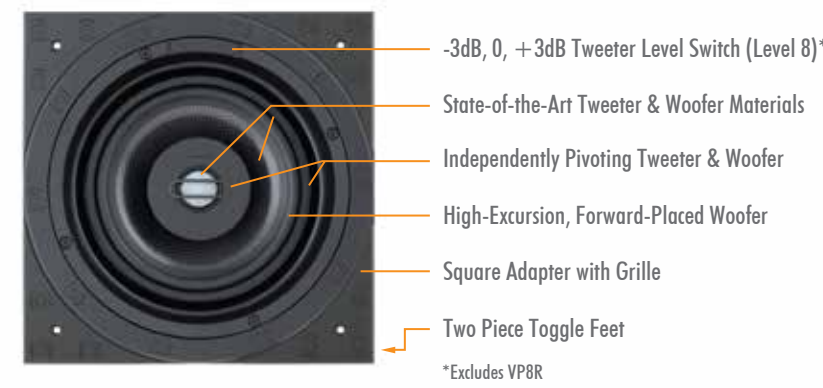

FEATURES

PERFORMANCE LEVEL

- **LEVEL 0**
  Woofer: Polypropylene cone with a rubber surround
  *Mid Range: Polypropylene cone with a rubber surround
  Tweeters: Cloth dome, Ferrofluid cooled
- **LEVEL 2**
  Woofer: Textured Polypropylene cone with a rubber surround
  *Mid Range: Textured Polypropylene cone with a rubber surround, pivoting
  Tweeters: Cloth dome, Ferrofluid cooled, pivoting
- **LEVEL 4**
  Woofer: Textured Polypropylene cone with a rubber surround
  Tweeters: Powder coated Aluminum dome, Ferrofluid cooled, pivoting
  *Medium round/square only
- **LEVEL 6**
  Woofer: Kevlar/Name laminated cone with a rubber surround
  *Mid Range: Kevlar/Name laminated cone with a rubber surround, pivoting
  Tweeters: Powder coated Aluminum dome, Ferrofluid cooled, pivoting
- **LEVEL 8**
  Woofer: Carbon Fiber / Rohacell laminated cone with a rubber surround, extended pole piece
  *Mid Range: Carbon Fiber / Rohacell laminated cone with a rubber surround, pivoting
  Tweeters: Ceramic dome, Ferrofluid cooled, pivoting
  *Large speakers only

VISUAL PERFORMANCE