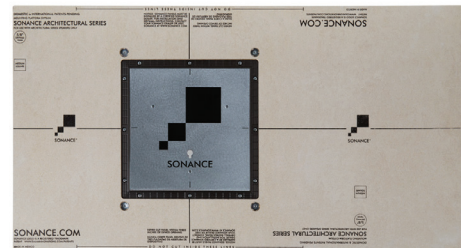

5/8" MEDIUM GYPSUM MOUNTING PLATFORM SQUARE

SKU
93052

1/2" MEDIUM GYPSUM MOUNTING PLATFORM SQUARE

SKU
93050