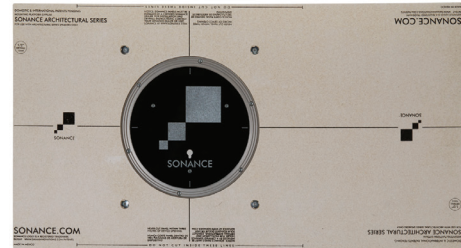

SKU  
93046

5/8" DISCREET SOLID SURFACE MOUNTING PLATFORM SQUARE & ROUND

SKU  
93053

ARCHITECTURAL SERIES MEDIUM

[ARCHITECTURAL SERIES MEDIUM PRODUCT PAGE](#)

AS68RS

SKU  
93042

Round & Square Grilles included