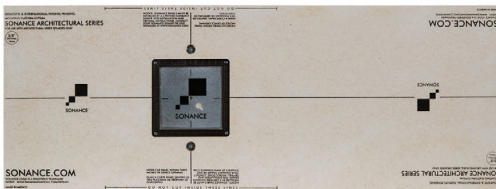

Round & Square Grilles included

5/8" DISCREET GYPSUM MOUNTING PLATFORM ROUND

SKU  
93047

1/2" DISCREET GYPSUM MOUNTING PLATFORM ROUND

SKU  
93045

5/8" DISCREET GYPSUM MOUNTING PLATFORM SQUARE

SKU  
93048

1/2" DISCREET GYPSUM MOUNTING PLATFORM SQUARE