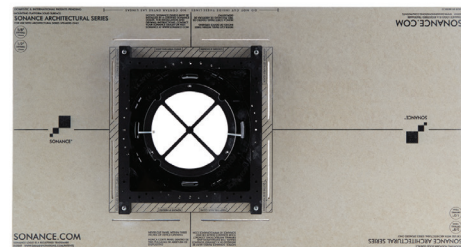

5/8" MEDIUM SOLID SURFACE MOUNTING PLATFORM SQUARE & ROUND

SKU
93055