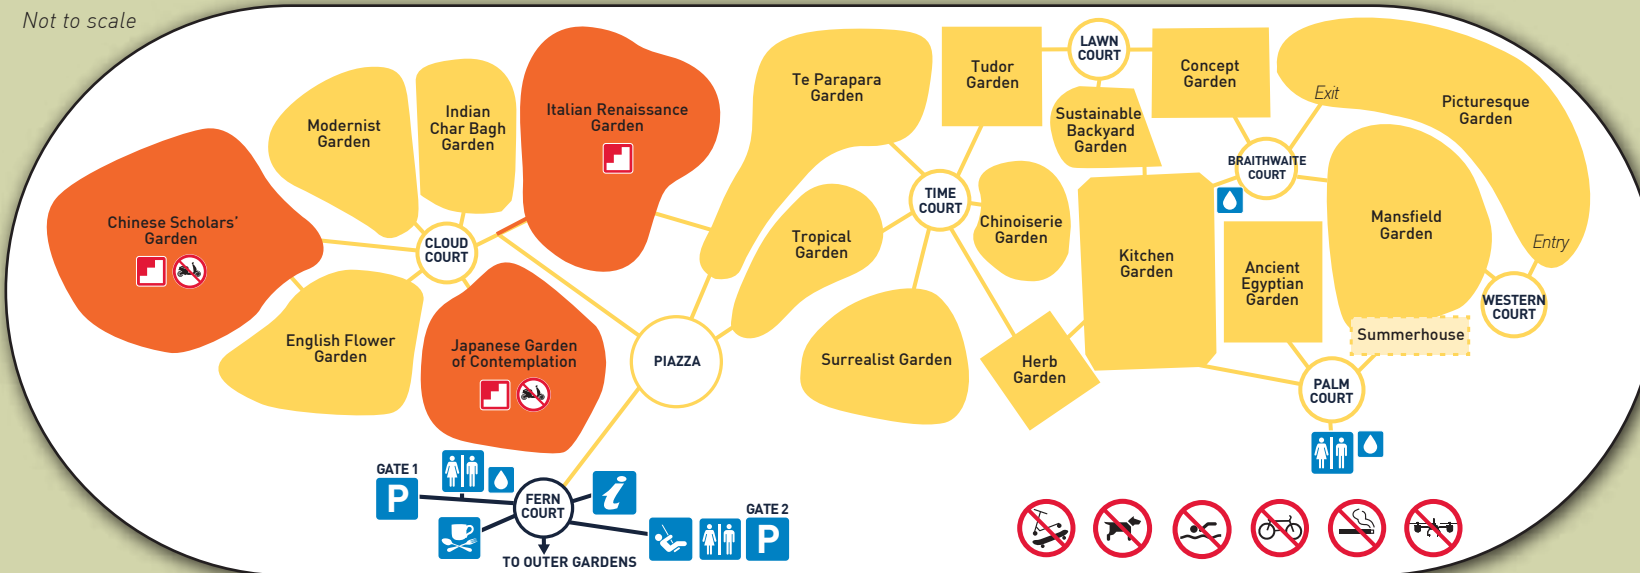

Not to scale

ACCESSIBILITY KEY

- EASILY ACCESSIBLE**
Includes concrete and brick pathways and wooden boardwalks. Suitable for most pushchairs, wheelchairs and mobility scooters.
- LIMITED ACCESSIBILITY**
May include steep paths, stairs and uneven surfaces.
Not suitable for hired mobility scooters, wheelchairs and prams.

DISTANCES FROM INFORMATION CENTRE

- 75m Te Parapara Garden
- 105m Italian Renaissance Garden
- 110m Japanese Garden
- 110m English Flower Garden
- 115m Chinese Scholars' Garden
- 125m Modernist Garden
- 125m Indian Char Bagh Garden
- 130m Gate 1 carpark
- 190m Surrealist Garden
- 200m Tudor Garden
- 210m Gate 2 carpark
- 210m Herb Garden
- 230m Kitchen Garden
- 260m Concept Garden/Huddleston
- 260m Concept Garden
- 275m Ancient Egyptian Garden
- 330m Mansfield Garden via Herb/Kitchen
- 355m Mansfield Garden via Tudor/Concept
- 410m Picturesque Garden via Herb/Kitchen
- 435m Picturesque Garden via Tudor/Concept
- 610m Turtle Lake loop

BOOK A WHEELCHAIR OR MOBILITY SCOOTER
Phone 07 838 6782. Return before 4.30pm.