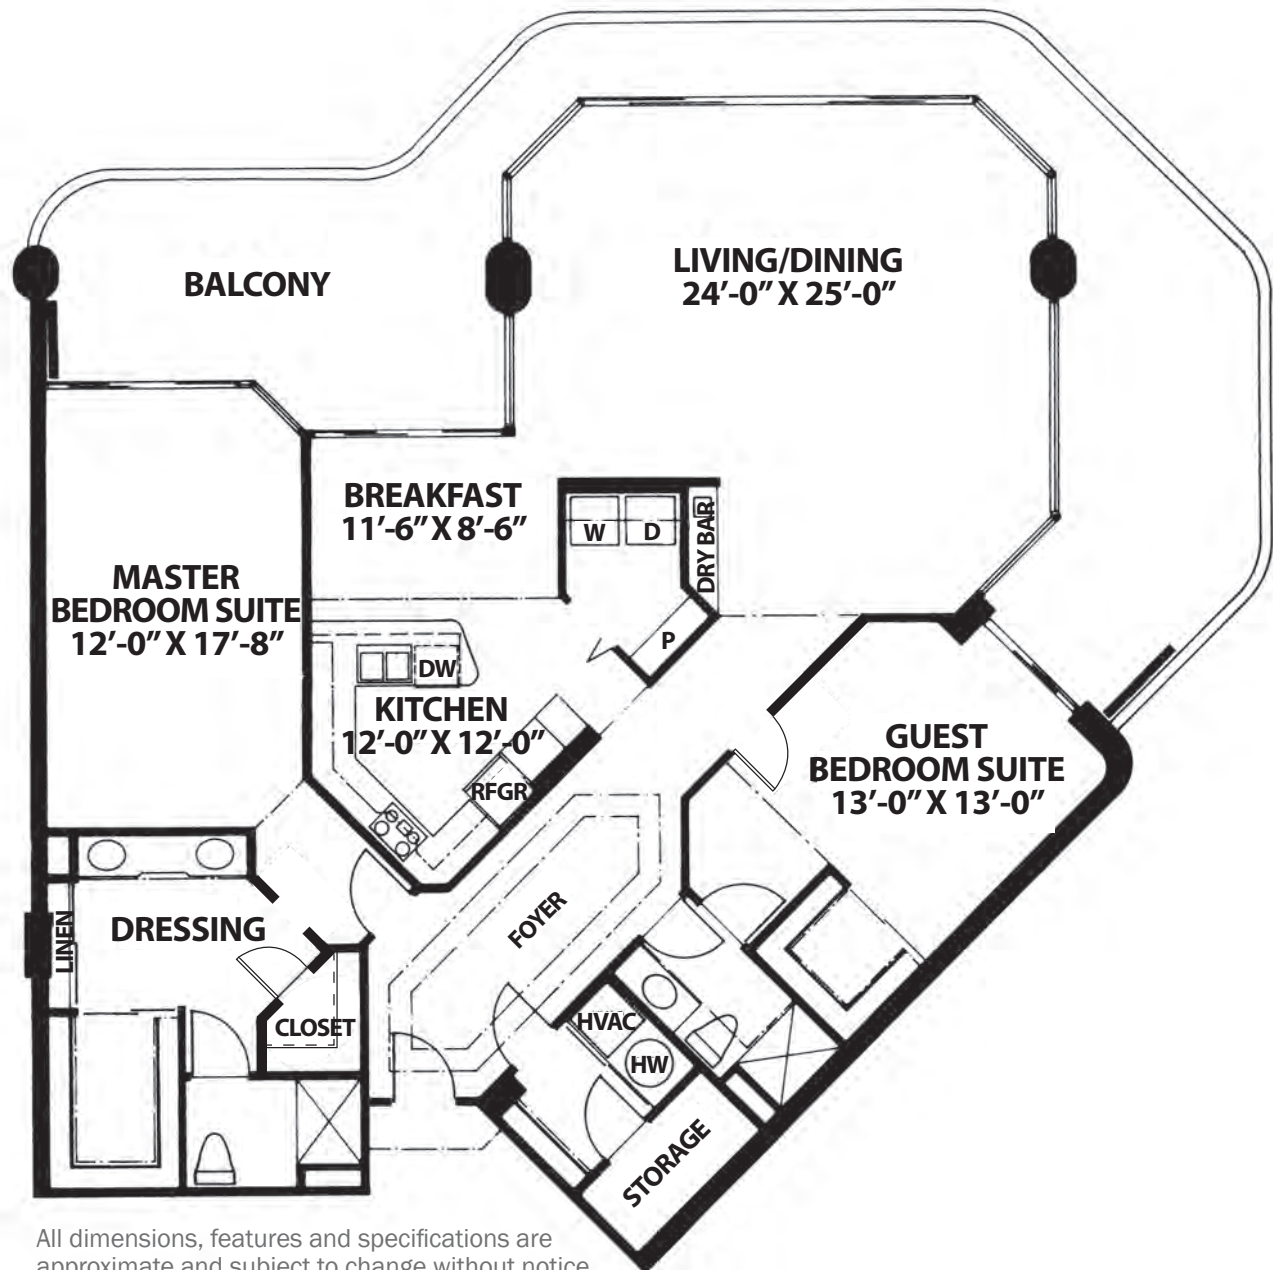

The Schooner Classic

1,860 sq. ft.

2 Bedroom, 2 Bath

5th and 6th Floors

All dimensions, features and specifications are approximate and subject to change without notice.

401 East Linton Boulevard
Delray Beach, Florida 33483