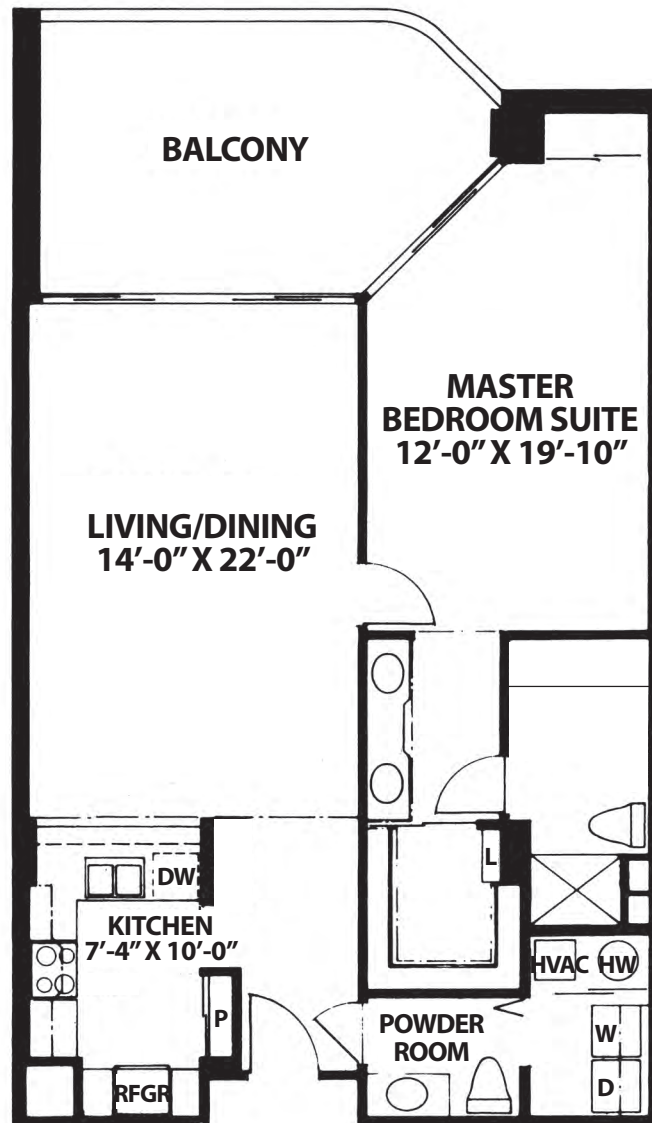

# The Mariner Royale

1,000 sq. ft.

1 Bedroom, 1.5 Bath

3rd and 4th Floors

All dimensions, features and specifications are approximate and subject to change without notice.

401 East Linton Boulevard  
Delray Beach, Florida 33483