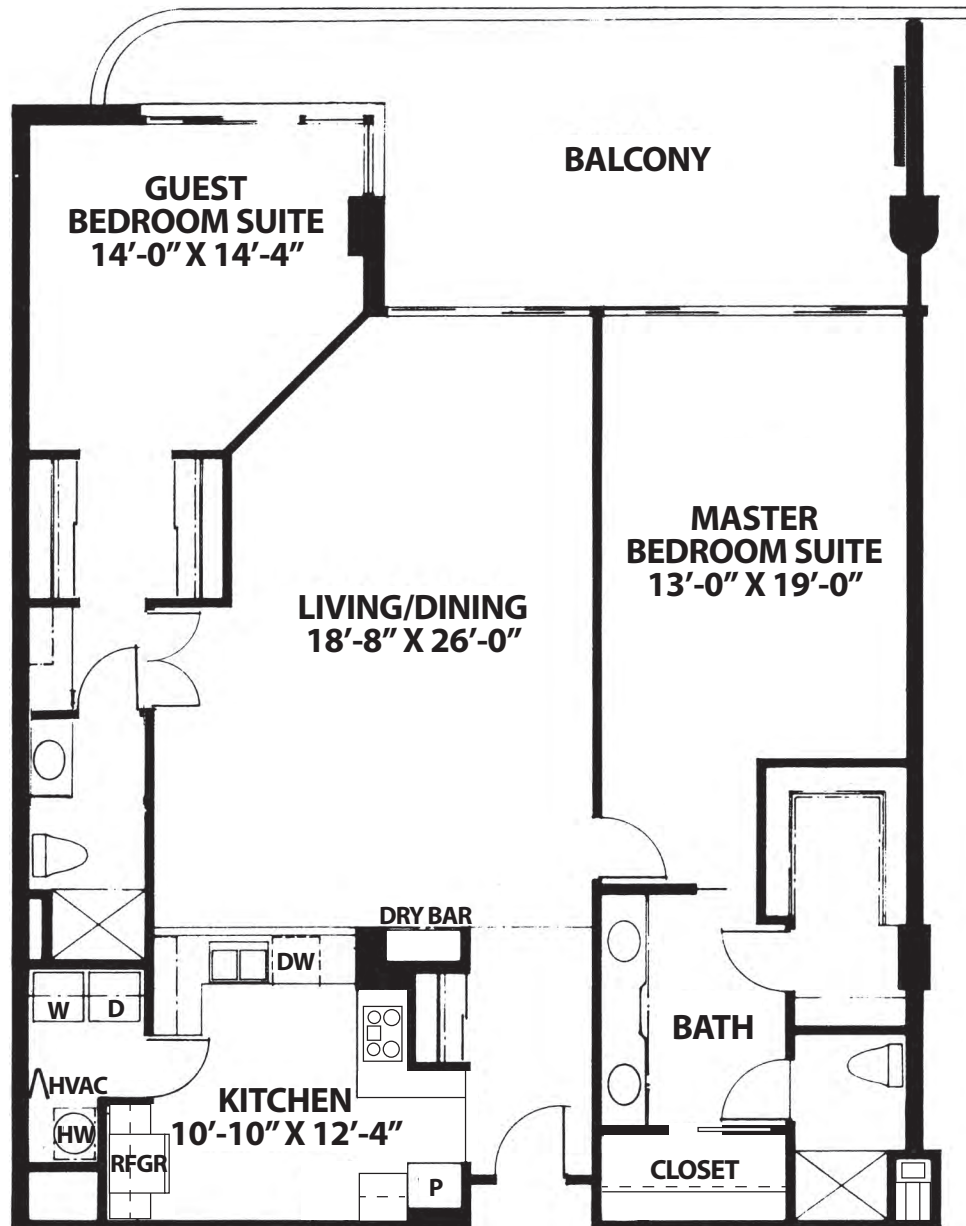

The Windjammer

1,580 sq. ft.

2 Bedroom, 2 Bath

5th and 6th Floors

All dimensions, features and specifications are approximate and subject to change without notice.

401 East Linton Boulevard
Delray Beach, Florida 33483