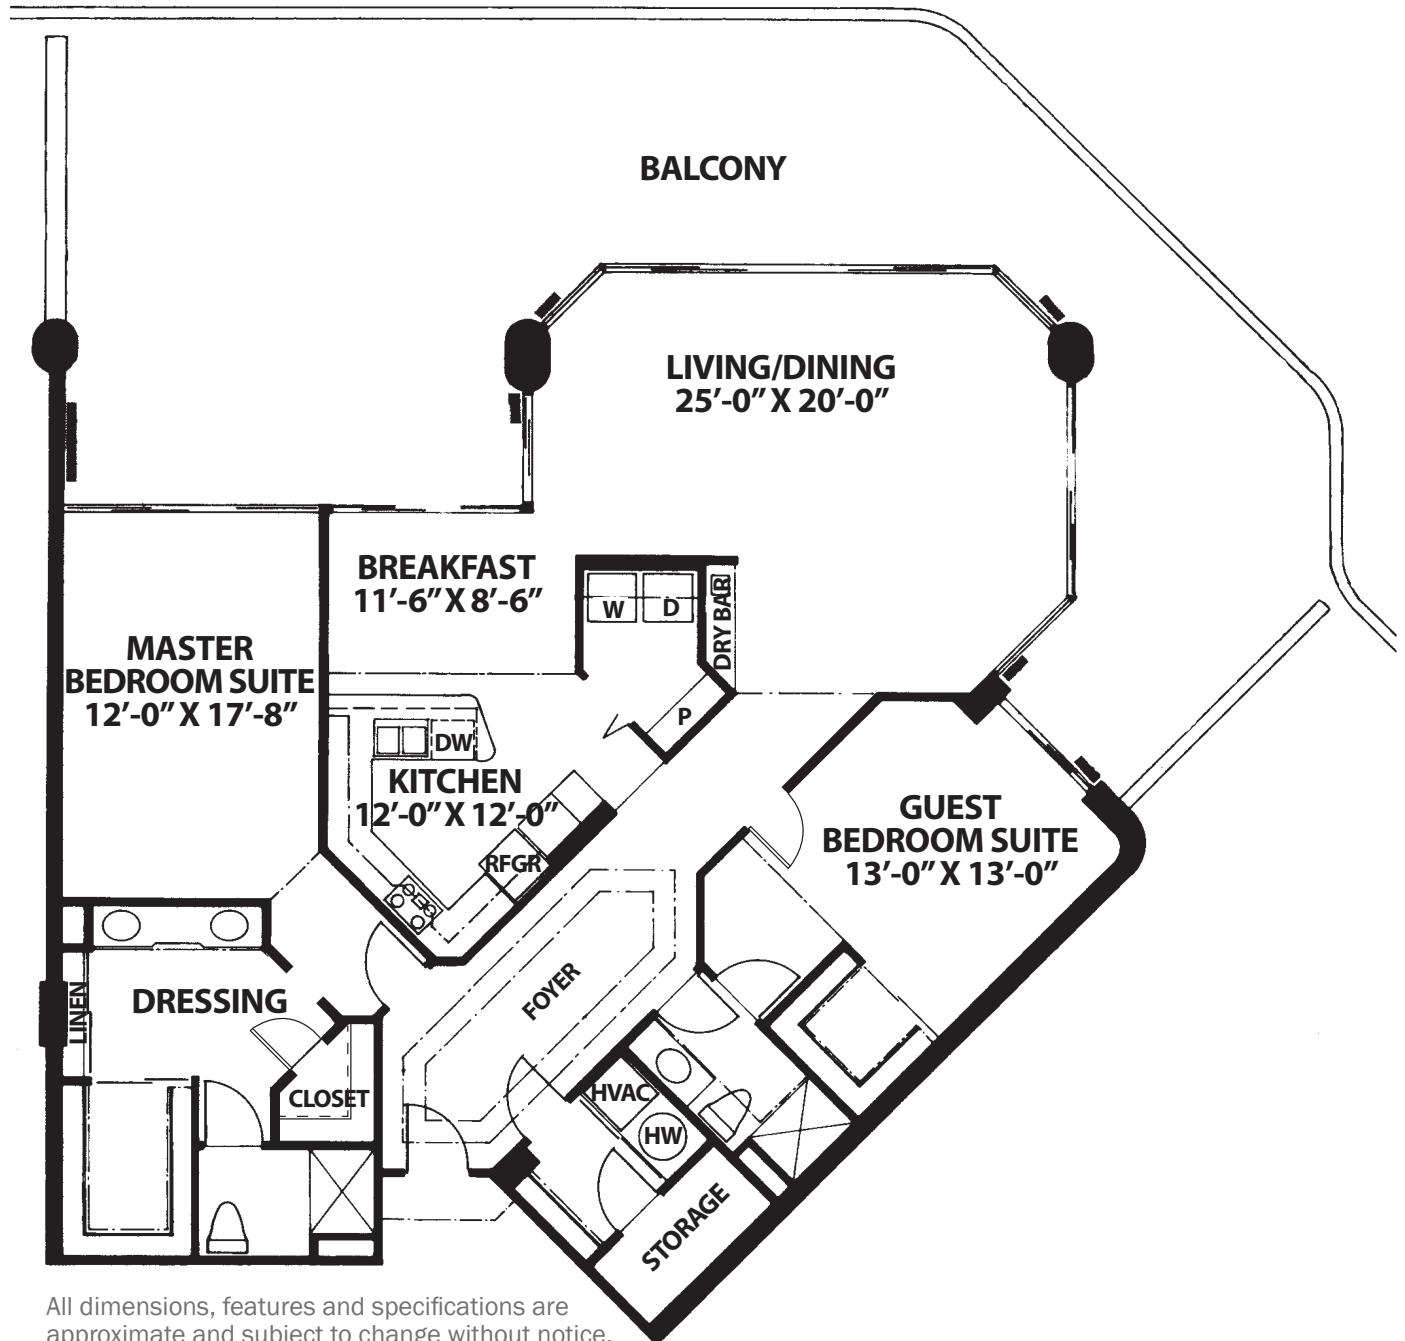

The Schooner Classic

1,760 sq. ft.

2 Bedroom, 2 Bath

Terrace Level/2nd Floor

All dimensions, features and specifications are approximate and subject to change without notice.

401 East Linton Boulevard
Delray Beach, Florida 33483