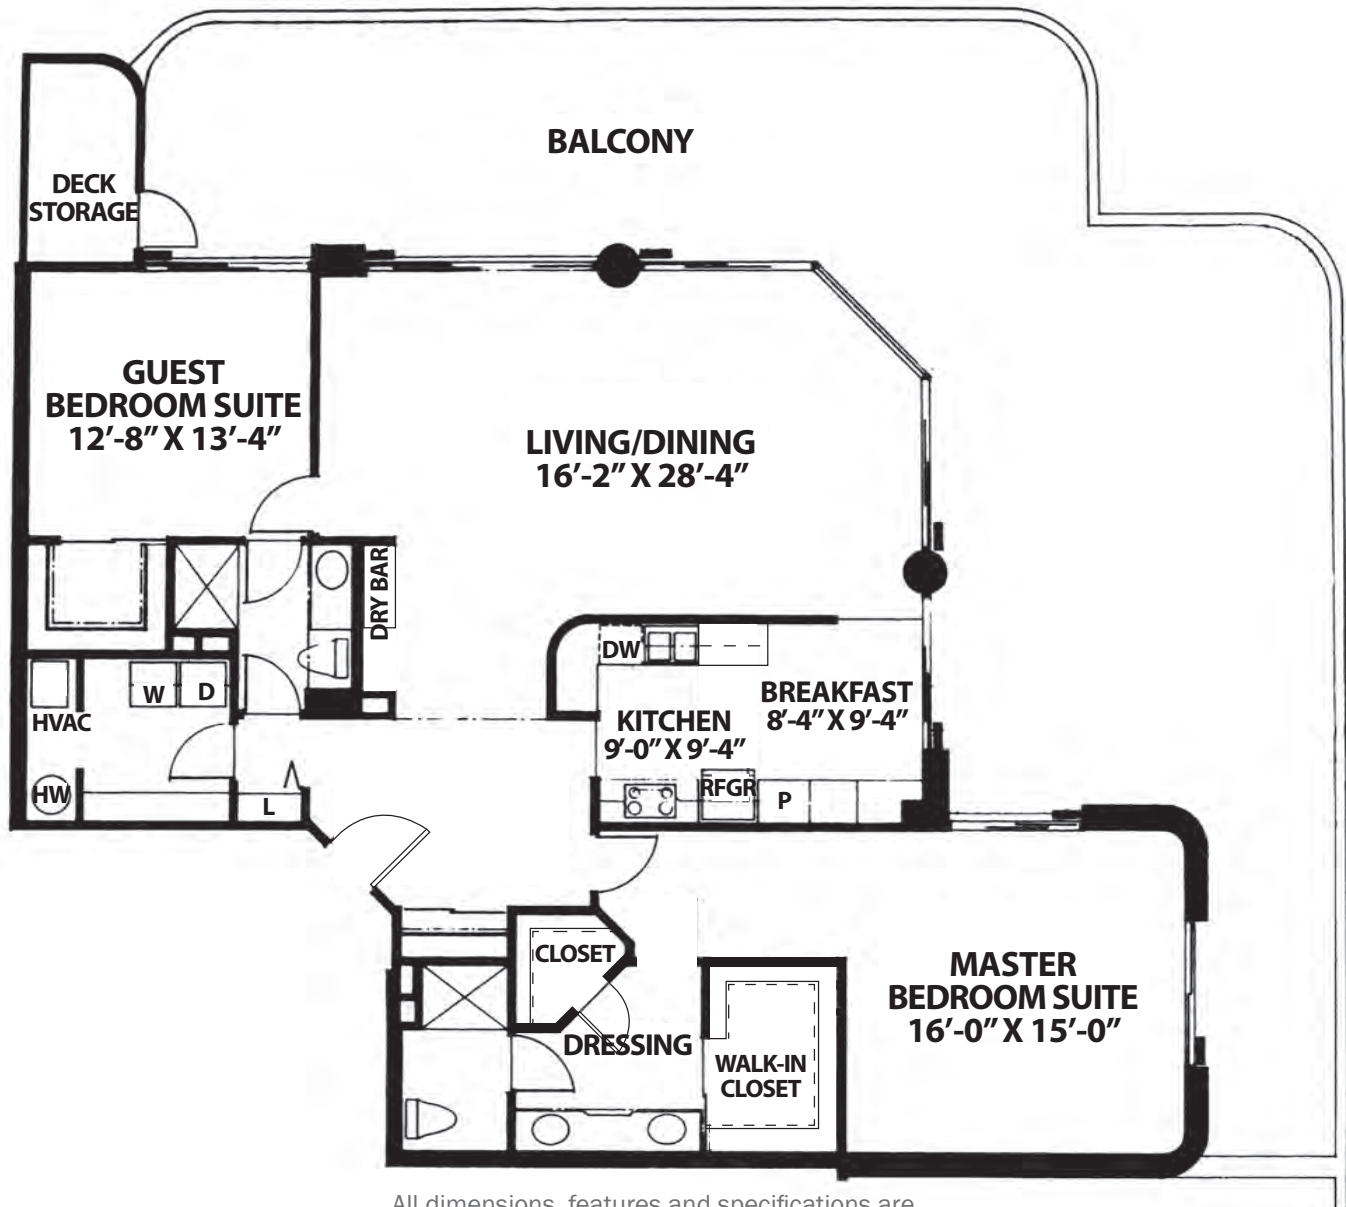

The Commodore's Choice

1,693 sq. ft.

2 Bedroom, 2 Bath

Terrace Level/2nd Floor

All dimensions, features and specifications are approximate and subject to change without notice.

401 East Linton Boulevard
Delray Beach, Florida 33483