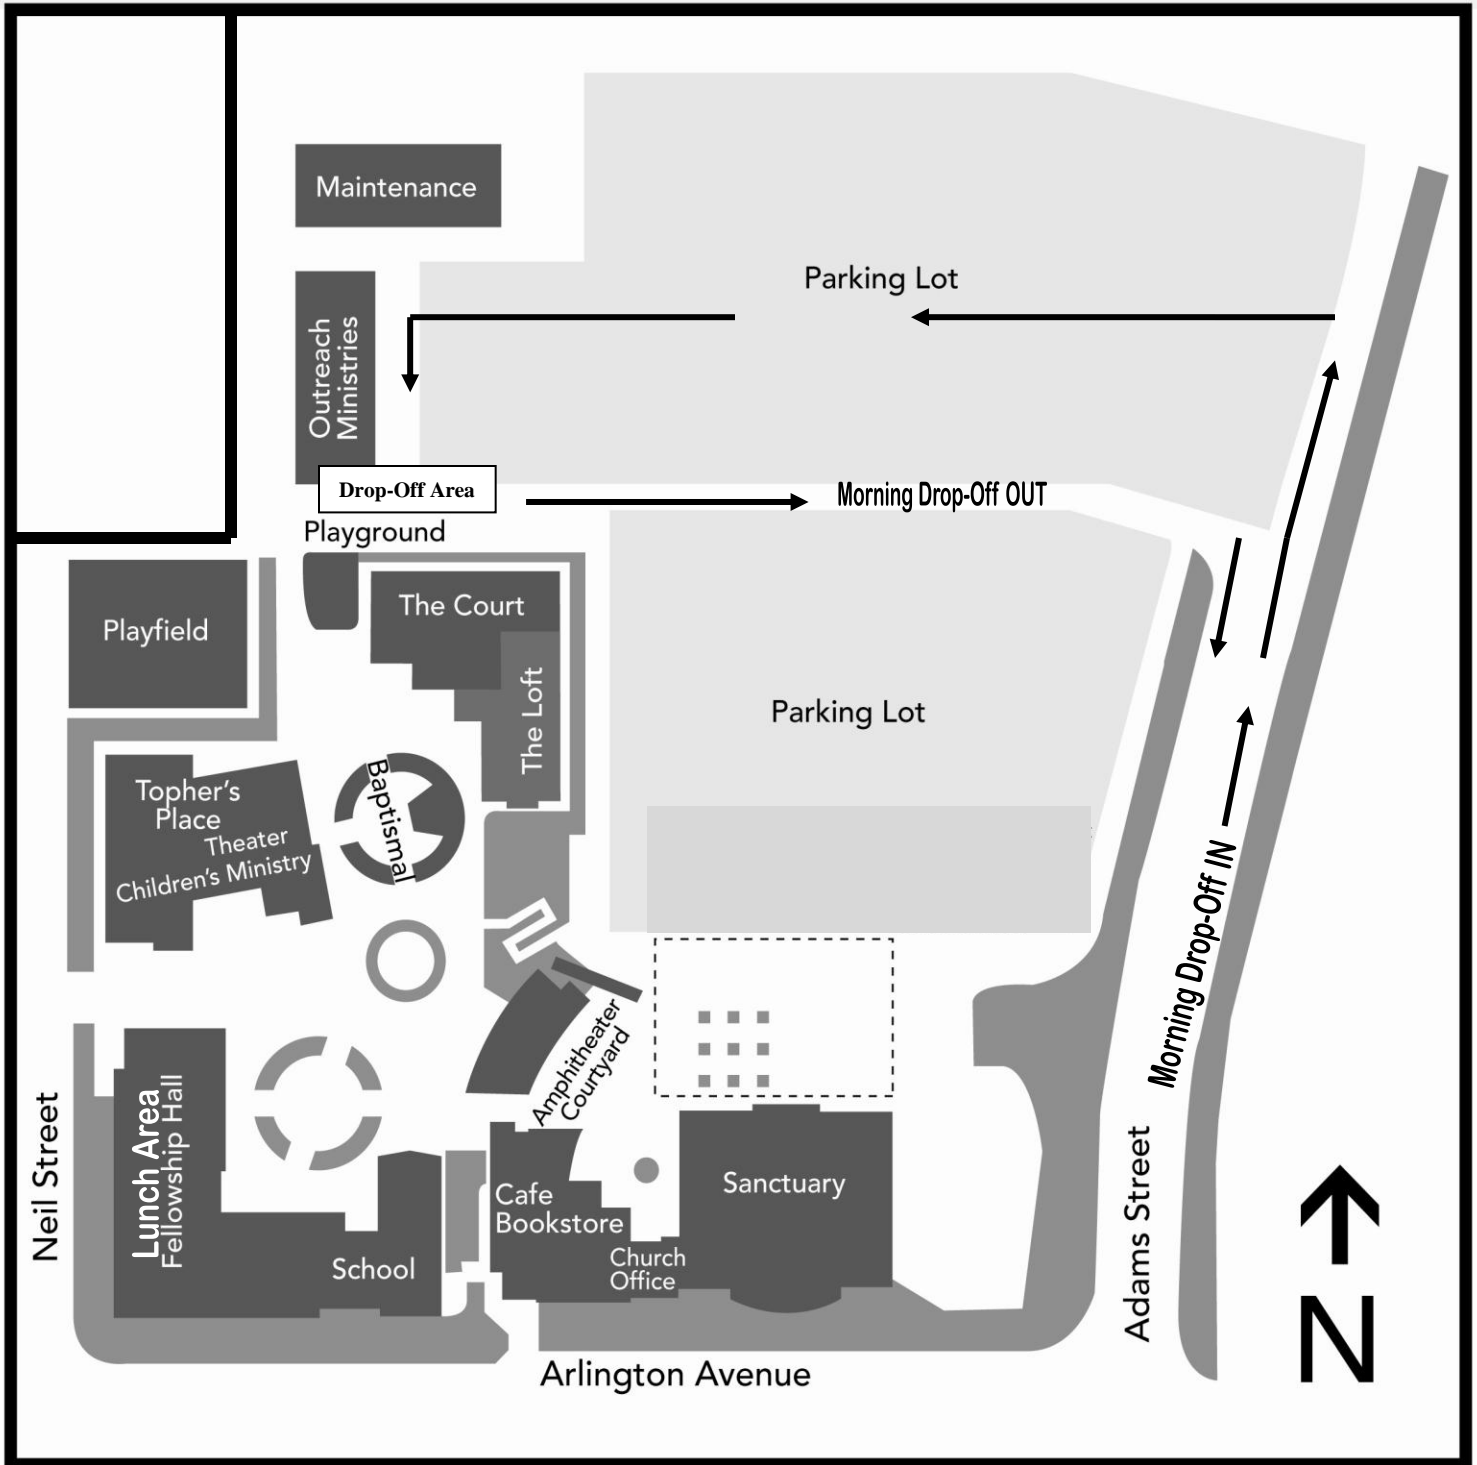

# Harvest Christian Fellowship Campus Map

**H.C.S.**  
**Drive-Thru Drop-Off**

**Harvest Christian School Office**  
**951-359-3932**

6115 Arlington Avenue, Riverside, CA 92504 • 951.687.6902 • harvest.org