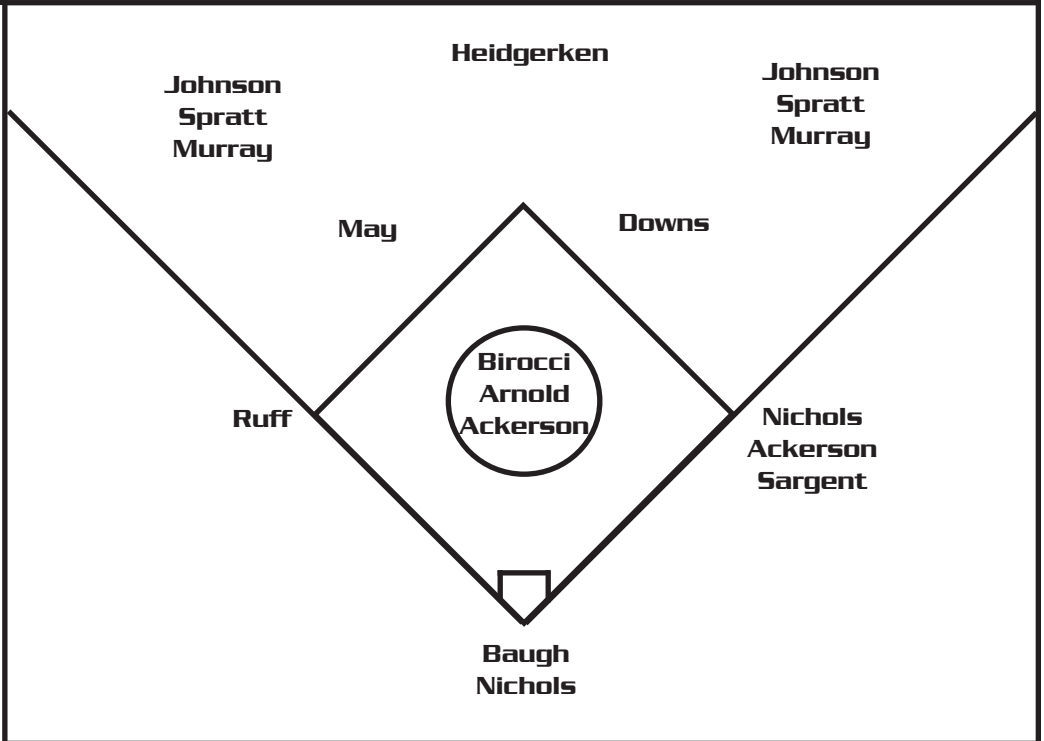

- **1 EMILY NICHOLS**
- **2 SUMMER DOWNS**
- **3 ALI ARNOLD**
- **4 LISA BIROCCI**
- **5 JENNA SPRATT**
- **9 NATALIE JOHNSON**
- **10 STACY MAY**
- **11 MINDY HEIDGERKEN**
- **12 ABBY RUFF**
- **13 SAMI BAUGH**
- **14 BRANDI SARGENT**
- **17 KYLIE MURRAY**
- **22 EMILY GERLICK**
- **24 STEPHANIE ACKERSON**

HEAD COACH
GAYLE BLEVINS

ASSOCIATE HEAD COACH
MICHELLE VENTURELLA

ASSISTANT COACH
DEBBIE BILBAO

VOLUNTEER ASSISTANT
KRISTIN JOHNSON

In addition, she is batting .714 (10-14) with runners on second and third and less than two outs.

Junior **Stacy May** is batting .400 (16-40) with runners in scoring position. She is second on the team with 29 RBI this season.

BIROCCI BECOMES STRIKEOUT LEADER

With seven strikeouts against Northern Illinois, **Lisa Birocci** became Iowa's all-time career strikeout leader. Birocci struck out seven of the 10 batters she faced in three innings of relief work to pass former Hawkeye all-American Kristi Hanks. Birocci's career total stands at 839.

TEAM SETS HOME RUN RECORD

Freshman **Emily Nichols** blasted two home runs against Northern Illinois, increasing the team total to 42 homers on the season, which shattered the school record for team home runs in a season. The previous school record was 41 home runs, set by the 2003 squad. The Hawkeyes currently have 51 home runs this season.

NICHOLS SETS SCHOOL RECORD

Freshman **Emily Nichols** entered the record books against Ball State on March 26, blasting her 11th home run which broke the single-season record. She leads the team in seven different offensive categories and has a season total of 16 homers.

GERLICK UNDERGOES SURGERY

Junior outfielder **Emily Gerlick** underwent successful surgery to repair a torn ACL on March 15. Gerlick suffered the ACL tear during Iowa's opening weekend at the Stetson Invitational on February 13. She will be out for the season.