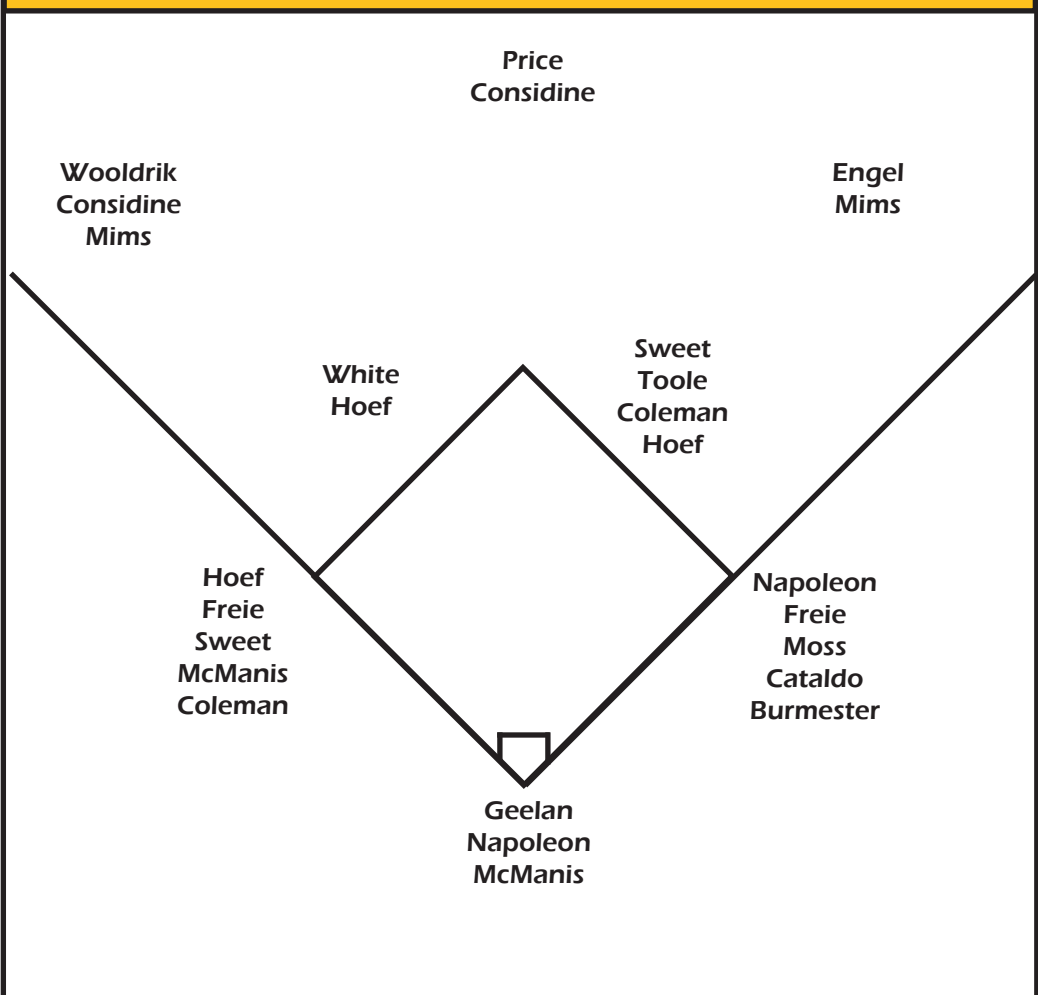

RBI.....	SWEET (13)
TOTAL BASES.....	PRICE (29)
SLUGGING PCT.....	GRYZWA (.600)
WALKS.....	FREIE (9)
HIT BY PITCH.....	WHITE (6)
STRIKEOUTS.....	SWEET, WHITE (15)
ON-BASE PERCENTAGE	GRYZWA (.615)
OPS	GRYZWA (1.215)
SACRIFICE FLIES.....	FIVE TIED (1)
SACRIFICE BUNTS.....	WHITE (5)
STOLEN BASES.....	SWEET (8)
STOLEN BASE ATTEMPTS	SWEET (11)

Iowa's Individual Team Batting Leaders

BATTING AVE.	GEELAN, GRYZWA (.500)
GAMES.....	FOUR TIED (17)
GAMES STARTED	PRICE (17)
AT BATS	PRICE (69)
RUNS.....	PRICE, WHITE, SWEET (14)
HITS	SWEET (23)
DOUBLES.....	FREIE (5)
TRIPLES	PRICE (2)
HOME RUNS	

Iowa's Individual Pitching Leaders

ERA	GUDEX (0.00)
WINS.....	GUDEX (3)
LOSSES.....	SEWARD, O'LOUGHLIN, BRUNE (2)
WINNING PCT.....	FIVE TIED (1.000)
APPEARANCES.....	GUDEX (10)
GAMES STARTED	MAITLAND (5)
COMPLETE GAMES	
SHUTOUTS	
SAVES.....	GUDEX (4)
INNINGS PITCHED	MAITLAND (27 1/3)
STRIKEOUTS.....	MAITLAND (21)
OPPONENT BATTING AVERAGE	GUDEX (.088)
WHIP	GUDEX (0.53)

Hawkeye Defensive Depth Chart