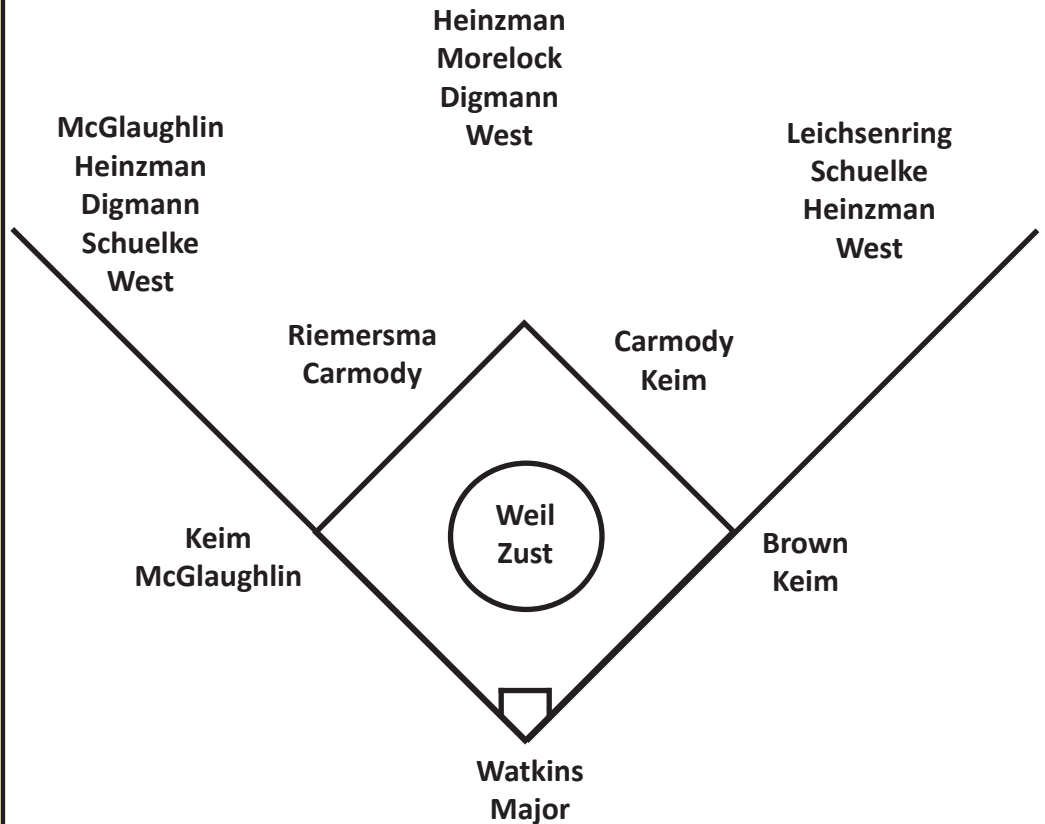

Iowa Softball By the Numbers

Longest Winning Streak	6
Longest Losing Streak	1
Current Streak	Won 6
Largest Margin of Victory	8 (four times)
Largest Margin of Defeat	6 (vs. FSU)
Most At-Bats	29 (twice)
Most Runs Scored	8 (four times)
Most Hits	11 (vs. Miami, OH)
Most RBI	8 (three times)
Most Doubles	2 (three times)
Most Triples	1 (three times)
Most Home Runs	2 (three times)
Most Stolen Bases	5 (vs. UTC)
Most Strikeouts	11 (vs. Ill. St.)
Most Errors	3 (vs. FSU)
Most Runs Allowed	6 (vs. FSU)
Most Hits Allowed	9 (vs. FSU)
Most Walks Allowed	7 (vs. SFA, 2/8)

Home Runs	3 (Watkins)
RBI	12 (Watkins)
Total Bases	25 (Riemersma)
Slugging Pct.	.731 (Watkins)
Walks	8 (Brown)
Hit by Pitch	2 (Watkins)
Strikeouts	13 (Brown)
On-Base Percentage	.404 (Brown)
Sacrifice Flies	1 (Heinzman)
Sacrifice Hits	3 (Brown & Watkins)
Stolen Bases	7 (West)
Stolen Base Attempts	9 (West)

Iowa's Individual Team Batting Leaders

Batting Avg.	.357 (Riemersma)
Games Played	15 (six players)
Games Started	15 (five players)
At Bats	48 (Leichsenring)
Runs	11 (Leichsenring)
Hits	16 (Leichsenring)
Doubles	3 (McGlaughlin & Keim)
Triples	1 (three players)

Iowa's Individual Pitching Leaders

ERA	0.67 (Weil)
Wins	8 (Weil)
Appearances	13 (Weil)
Games Started	8 (Weil)
Complete Games	8 (Weil)
Shutouts	6 (Weil)
Saves	1 (Weil)
Innings Pitched	62.1 (Weil)
Strikeouts	95 (Weil)
Opponent Batting Average	.099 (Weil)

Hawkeye Defensive Depth Chart