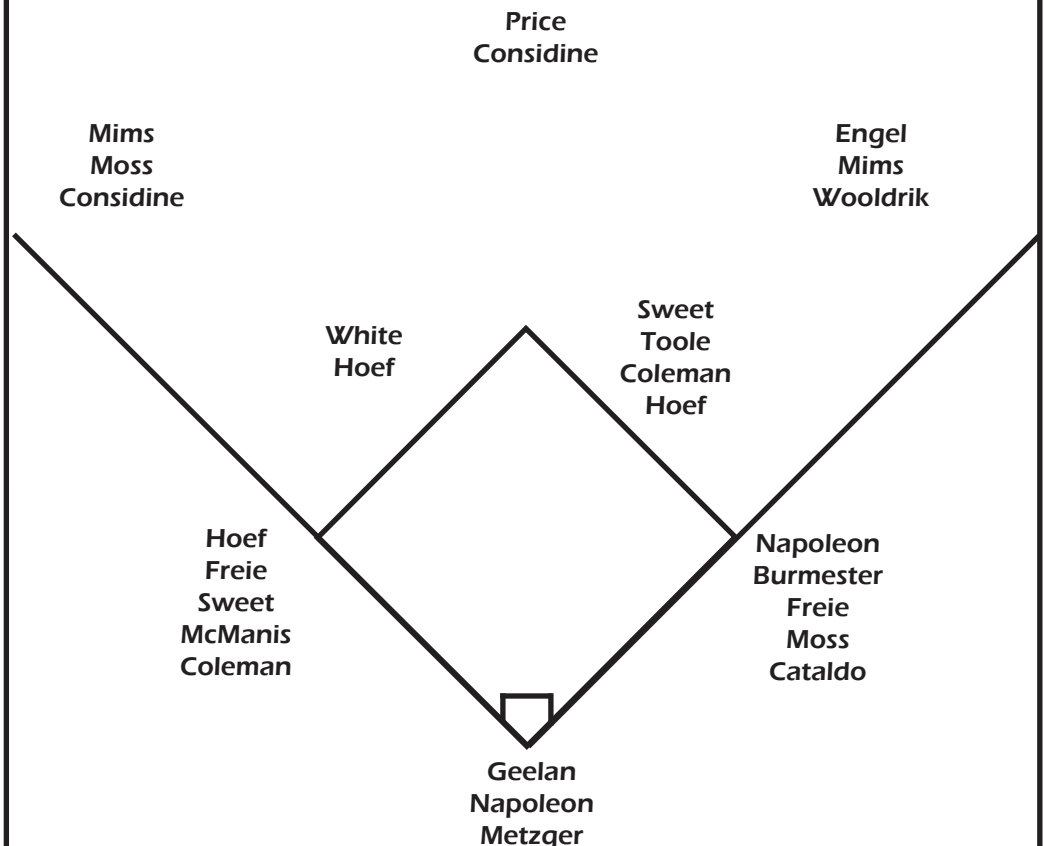

RBI	NAPOLEON (33)
TOTAL BASES	PRICE (82)
SLUGGING PCT.	BURMESTER (.426)
WALKS	PRICE, MOSS (24)
HIT BY PITCH	HOEF (15)
STRIKEOUTS	SWEET (42)
ON-BASE PERCENTAGE	HOEF (.419)
OPS	WHITE (.823)
SACRIFICE FLIES	WHITE, NAPOLEON, ENGEL (3)
SACRIFICE BUNTS	WHITE (15)
STOLEN BASES	SWEET (22)
STOLEN BASE ATTEMPTS	SWEET (29)

Iowa's Individual Team Batting Leaders

BATTING AVE.	SWEET (.320)
GAMES	PRICE, WHITE (51)
GAMES STARTED	PRICE (51)
AT BATS	PRICE (195)
RUNS	PRICE (40)
HITS	PRICE (56)
DOUBLES	PRICE (12)
TRIPLES	WHITE (5)
HOME RUNS	BURMESTER, PRICE, NAPOLEON (2)

Iowa's Individual Pitching Leaders

ERA	GUDEX (1.27)
WINS	SEWARD (6)
LOSSES	O'LOUGHLIN (5)
WINNING PCT.	GUDEX (.666)
APPEARANCES	GUDEX (24)
GAMES STARTED	MAITLAND (12)
COMPLETE GAMES	MAITLAND (3)
SHUTOUTS	SEWARD (1)
SAVES	GUDEX (10)
INNINGS PITCHED	MAITLAND (69)
STRIKEOUTS	MAITLAND (47)
OPPONENT BATTING AVERAGE	GUDEX (.148)
WHIP	GUDEX (0.88)

Hawkeye Defensive Depth Chart