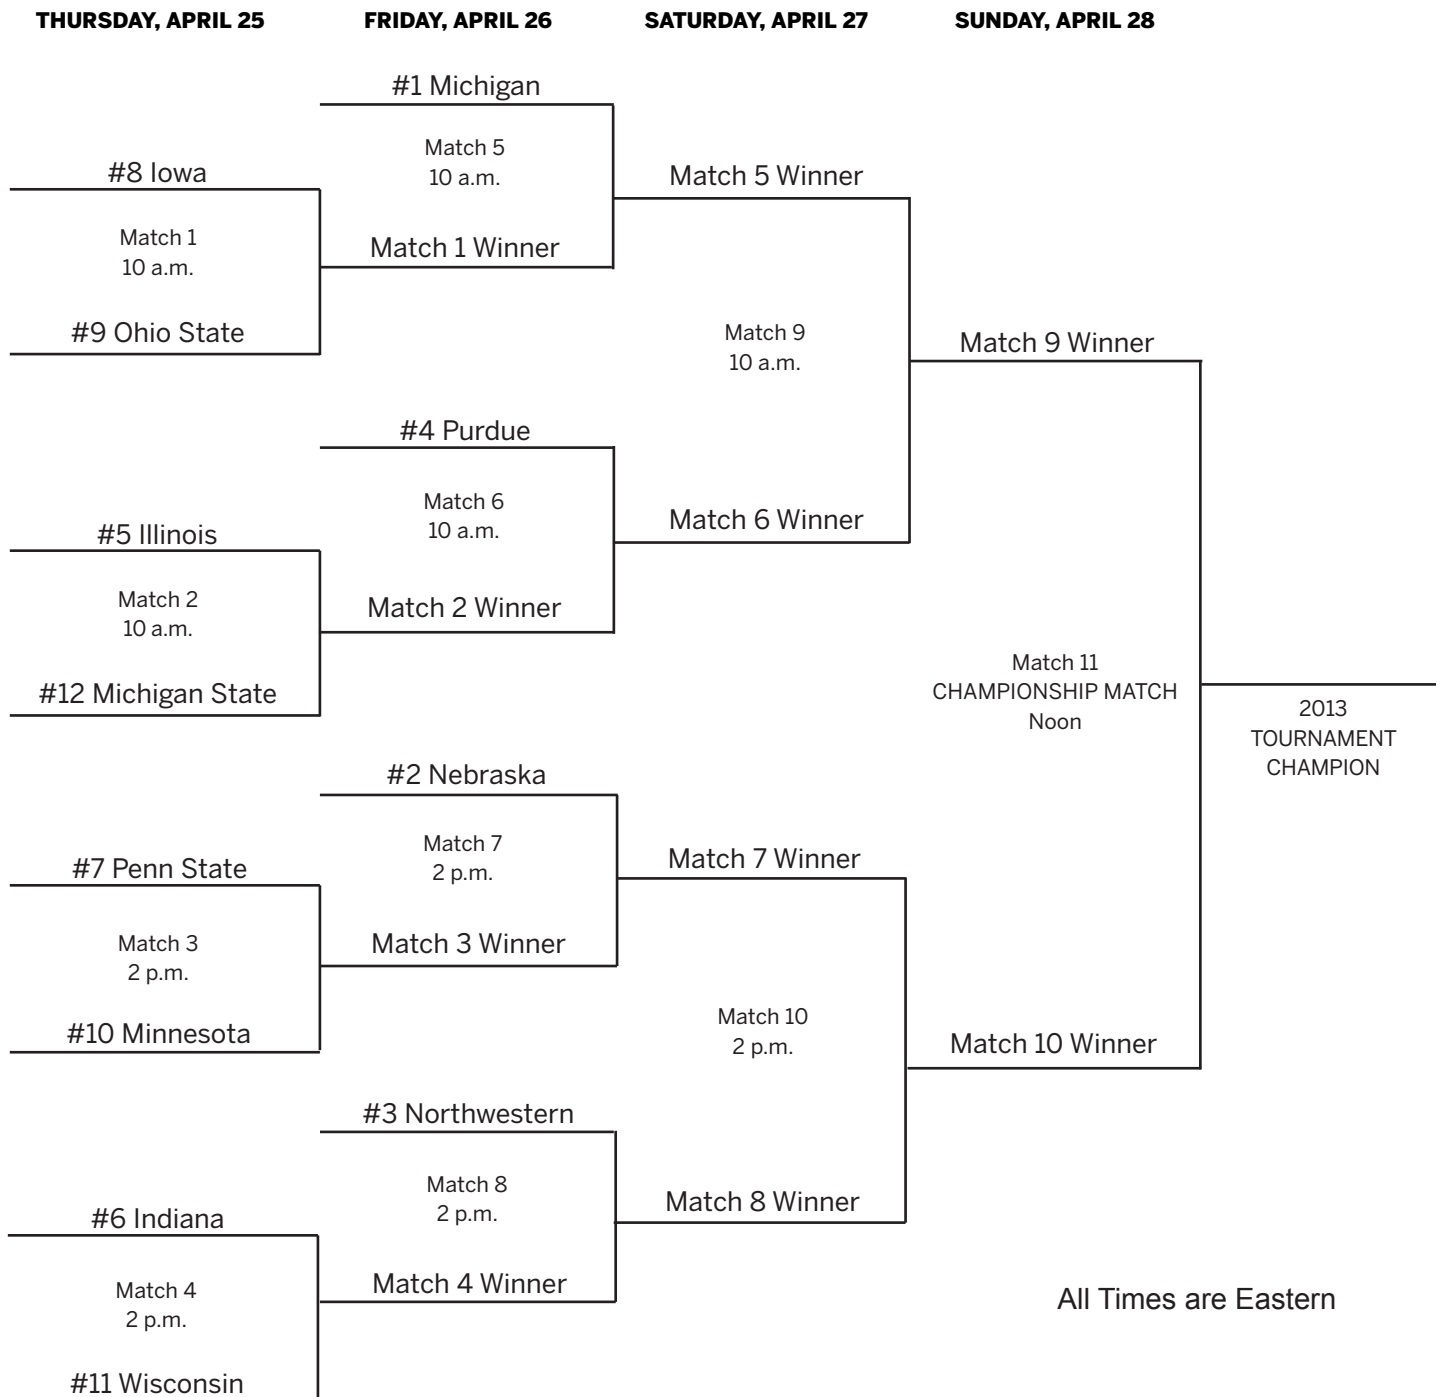

2012-13 Roster

SINGLES ..... Spring Record	
Annette Dohanics, Fr.	7-3
Christina Harazin, Jr.	7-10
Caitlin Hindmarsh, Fr.	13-6
Morven McCulloch, So.	9-13
#96 Ruth Seaborne, Jr.	12-8
Ellen Silver, So.	1-1
Shelby Talcott, So.	13-8
Katie Zordani, So.	7-14
Team	69-63
DOUBLES ..... Spring Record	
#46 Seaborne/McCulloch	17-5
Zordani/Talcott	2-3
Dohanics/Hindmarsh	7-6
Talcott/Hindmarsh	3-2
Harazin/Silver	1-0
Dohanics/Silver	0-1
Zordani/Harazin	3-5
Zordani/Hindmarsh	0-1
Harazin/Talcott	1-1
Dohanics/Talcott	0-1
McCulloch/Zordani	0-1
Team	34-26

UPCOMING ACTION

The University of Iowa women's tennis team travels to Bloomington, Ind. this week to compete in the 2013 Big Ten Tournament. The tournament is scheduled to begin Thursday, with first-round matches beginning at 9 a.m. (CT) at the IU Varsity Tennis Courts. Friday will feature quarterfinal matches beginning at 9 a.m., while Saturday will showcase the tournament semifinals starting at 9 a.m. Sunday's championship match is scheduled for 11 a.m. Live match updates will be available on the Iowa women's tennis schedule page.

TOURNAMENT SEEDS

Iowa, Minnesota, Ohio State and Wisconsin finished at 3-8 in Big Ten play, creating a four-way tie for the eighth seed. Based on the tiebreaking procedures, the Hawkeyes (10-12) earned the No. 8 seed in the tournament and will face the ninth-seeded Buckeyes (10-13), with the No. 1 seed Wolverines awaiting the winner.

SEABORNE SUPREMACY

In her first season on campus, junior Ruth Seaborne has started every match at the top of Iowa's lineup. The London, England, native owns a 12-8 record at the No. 1 position and is currently ranked No. 96 in the ITA singles rankings. Seaborne is 4-5 against ranked opponents.

DYNAMIC DUO

Junior Ruth Seaborne and sophomore Morven McCulloch own a 17-5 record at the No. 1 doubles position. Iowa's top doubles team is ranked No. 46 in the ITA doubles rankings.

SCOUTING THE BUCKEYES

Iowa fell to Ohio State, 6-1, when they visited the Buckeyes earlier in the season. Shelby Talcott picked up a straight-set victory over Fidan Manashirova (6-3, 6-2) to record Iowa's lone point at the No. 2 position. Entering the Big Ten Tournament, the Buckeyes have suffered four straight losses against Big Ten opponents. They finished the regular season 10-13 overall, and 3-8 in conference play.

SEEDS UNDER DOUGHERTY

Iowa's No. 8 seed is its highest Big Ten Tournament seed since Dougherty's first season on campus. The Hawkeyes went 1-1 as the No. 4 seed in 2010. Iowa beat No. 5 Indiana in the quarterfinals, 4-1, before falling to No. 1 Michigan, 4-1, in the semifinals. Iowa was seeded ninth in 2011 and 11th in 2012.

BECOME A FAN

Fans can follow the Iowa women's tennis team at facebook.com and via twitter @ iowa_tennis.

S300 Carver-Hawkeye Arena, Iowa City, IA 52242

Phone: 319-335-9411 - Fax: 319-335-9417

Web Site: www.hawkeyesports.com

E-mail: athletic-communications@hawkeyesports.com

2013 Big Ten Women's Tennis Tournament

Hosted by Indiana University

All matches will be played at the IU Varsity Tennis Courts

All Times are Eastern