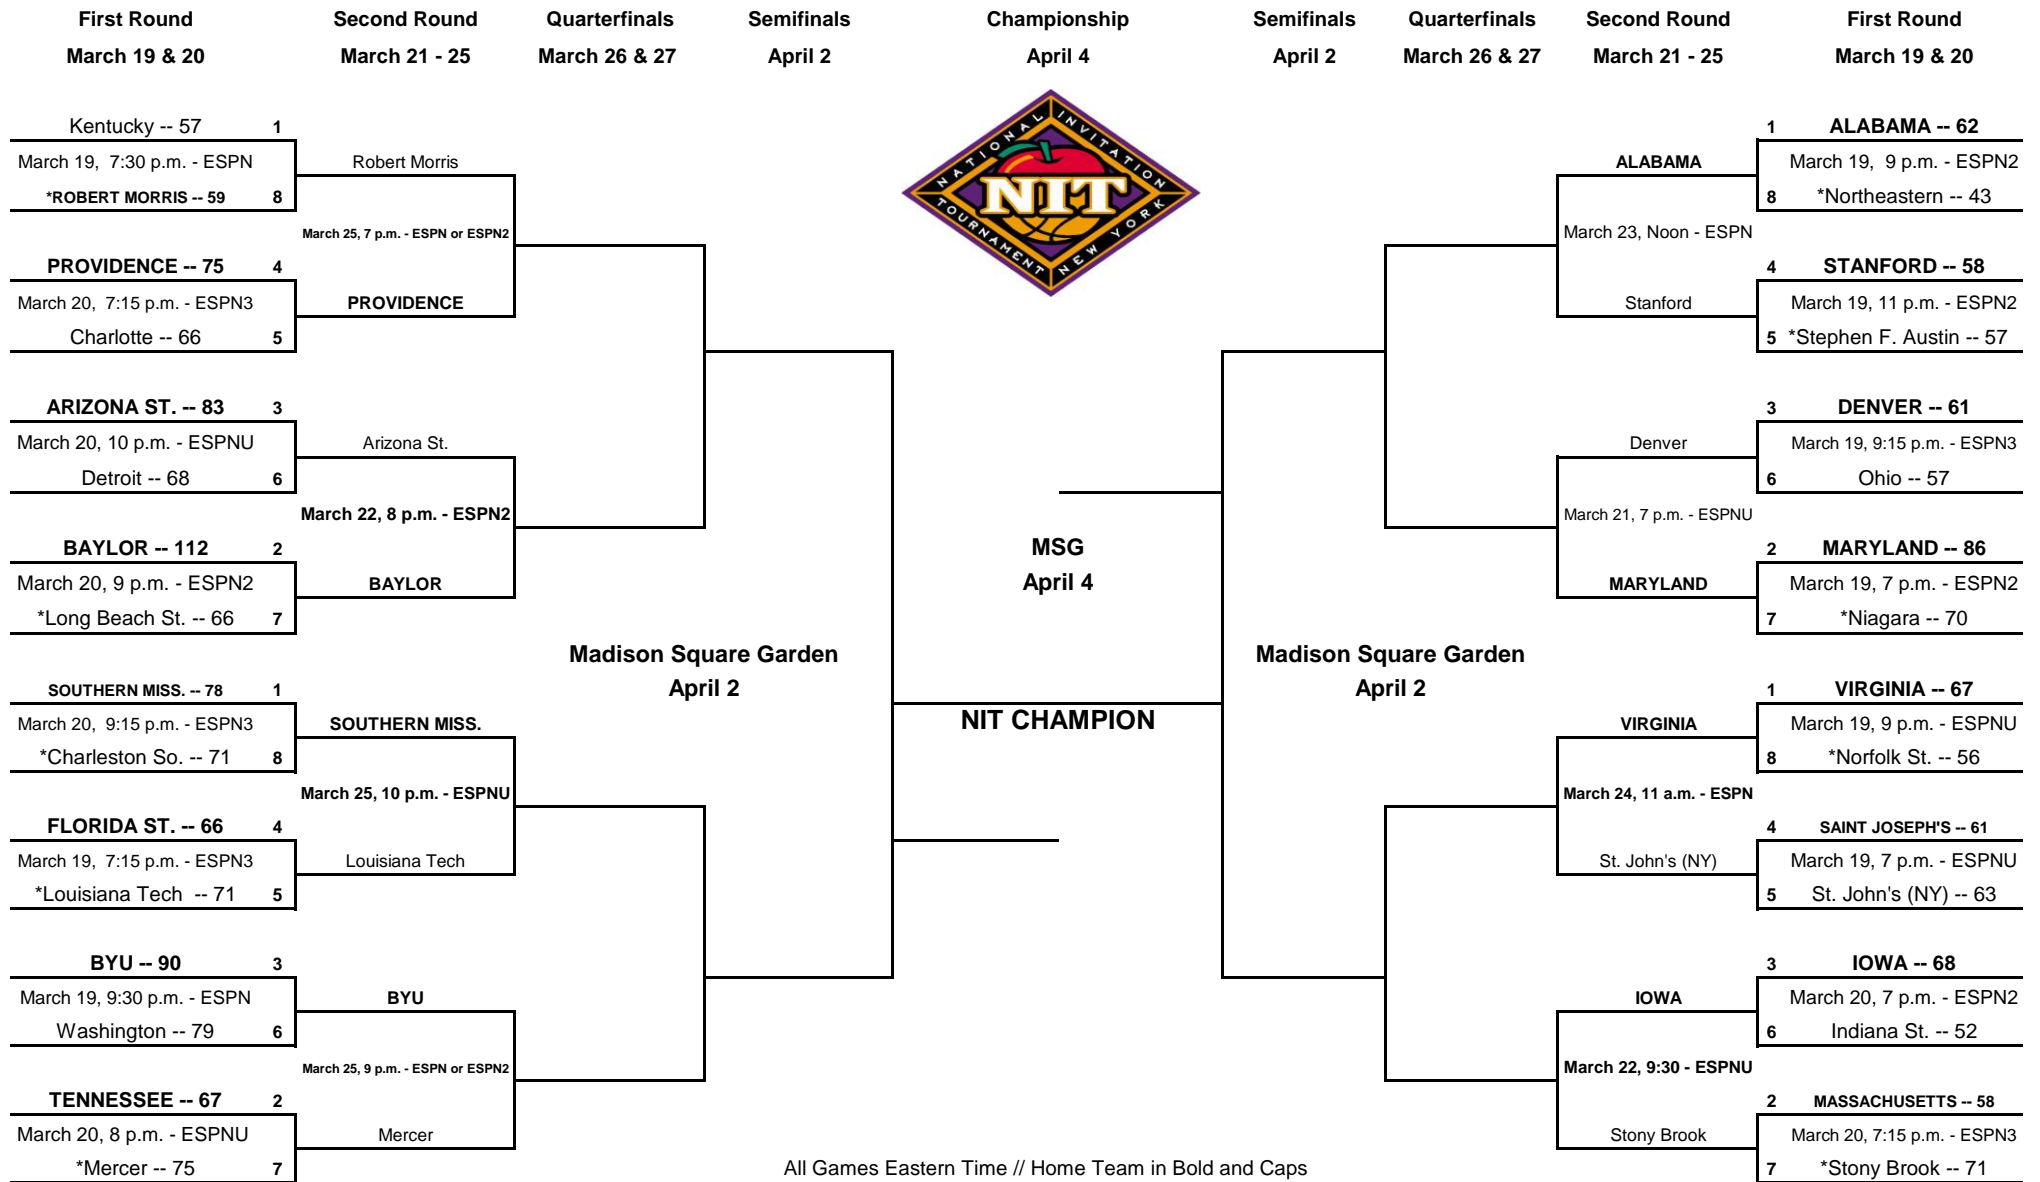

2013 NATIONAL INVITATION TOURNAMENT®

All Games Eastern Time // Home Team in Bold and Caps
 *Automatic Qualifiers - Regular Season Conference Champions