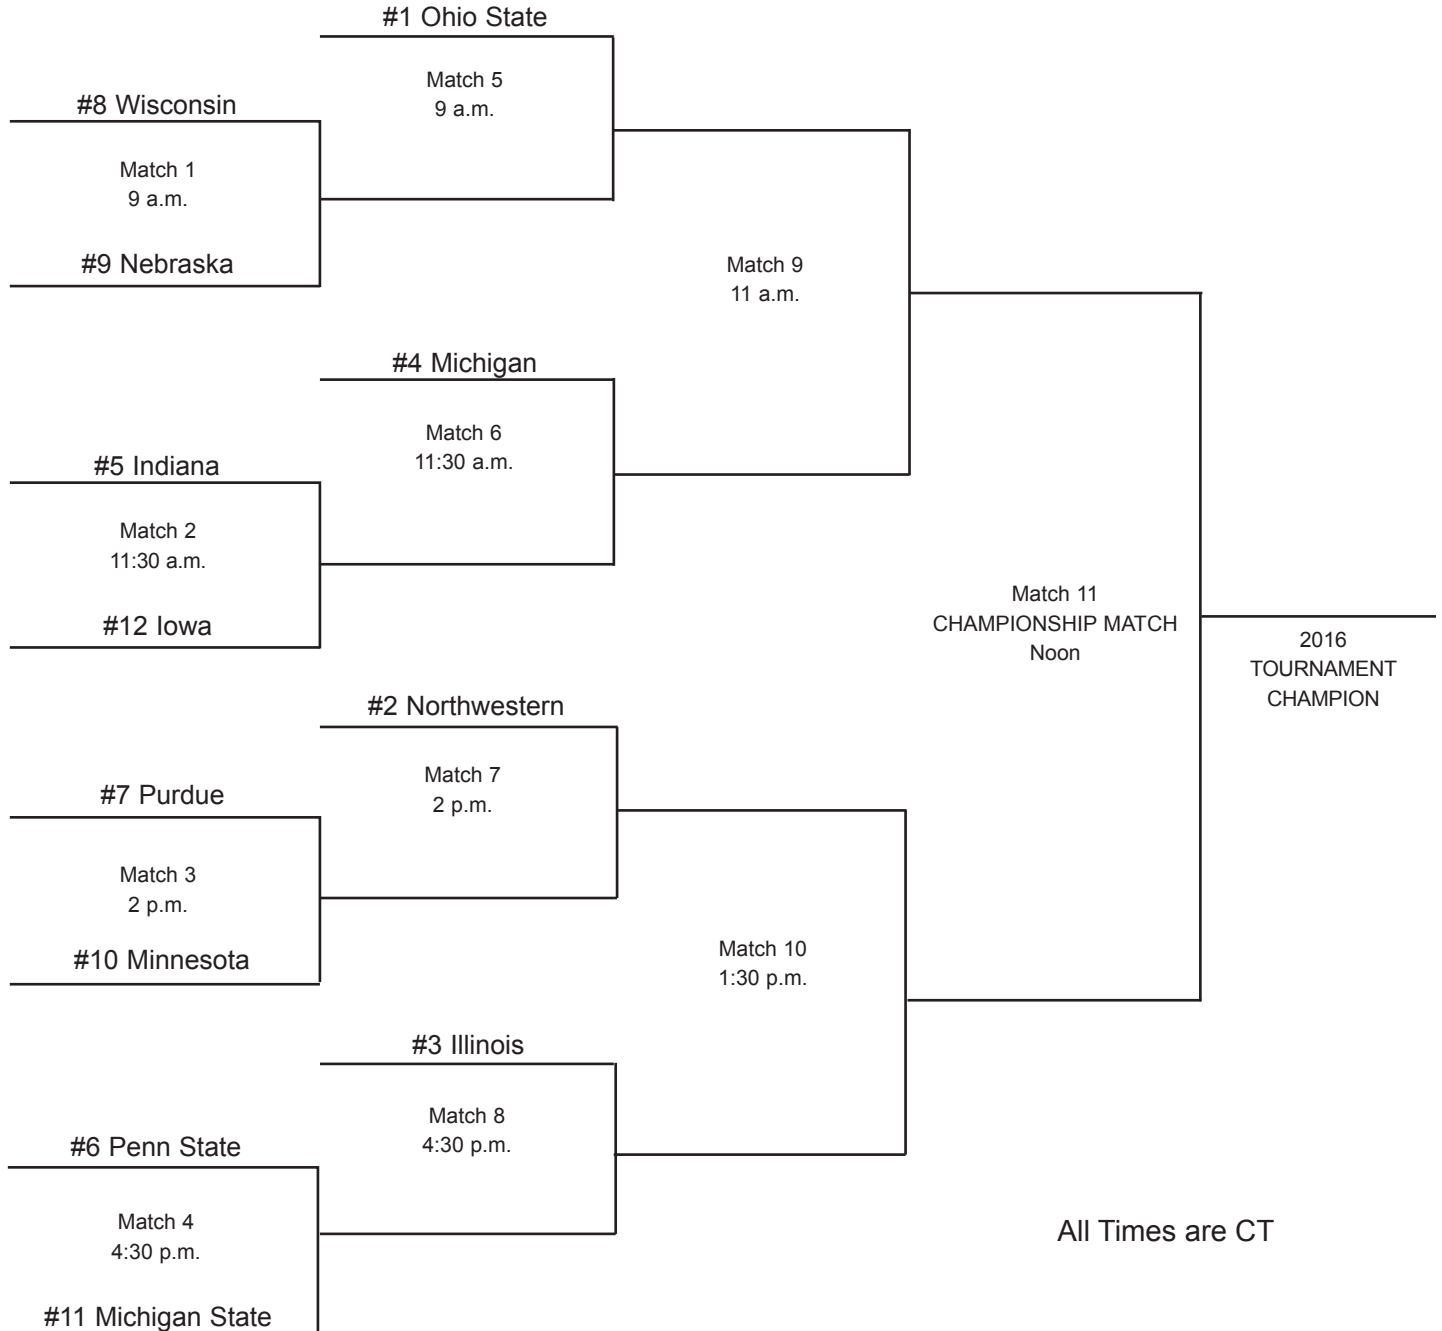

2016 Big Ten Men's Tennis Tournament

Hosted by the University of Minnesota

All matches will be played at the Baseline Tennis Center

THURSDAY, APRIL 28

FRIDAY, APRIL 29

SATURDAY, APRIL 30

SUNDAY, MAY 1

All Times are CT

MEN'S TENNIS
TOURNAMENT