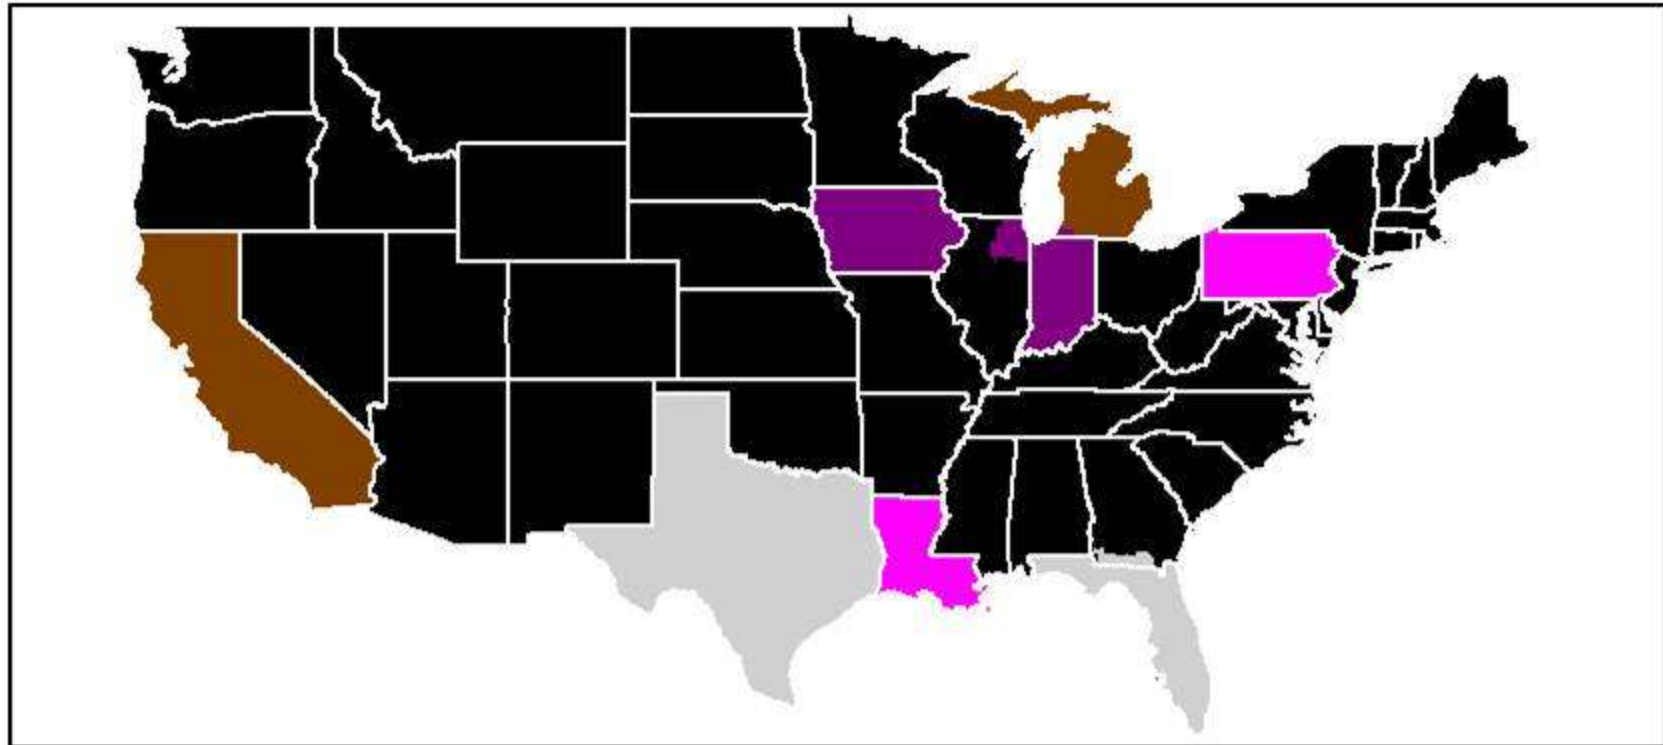

2013 NCAA Women's Basketball Championship: Tuesday, March 26, 9:30 PM ET

	Florida State/Baylor (9:35 ET)		Iowa/Notre Dame (9:40 ET)		
	LSU/Penn State (9:45 ET)		Michigan/Stanford (9:50 ET)		Whip-around coverage

Note: Alaska and Hawaii will also receive whip-around coverage on ESPN2