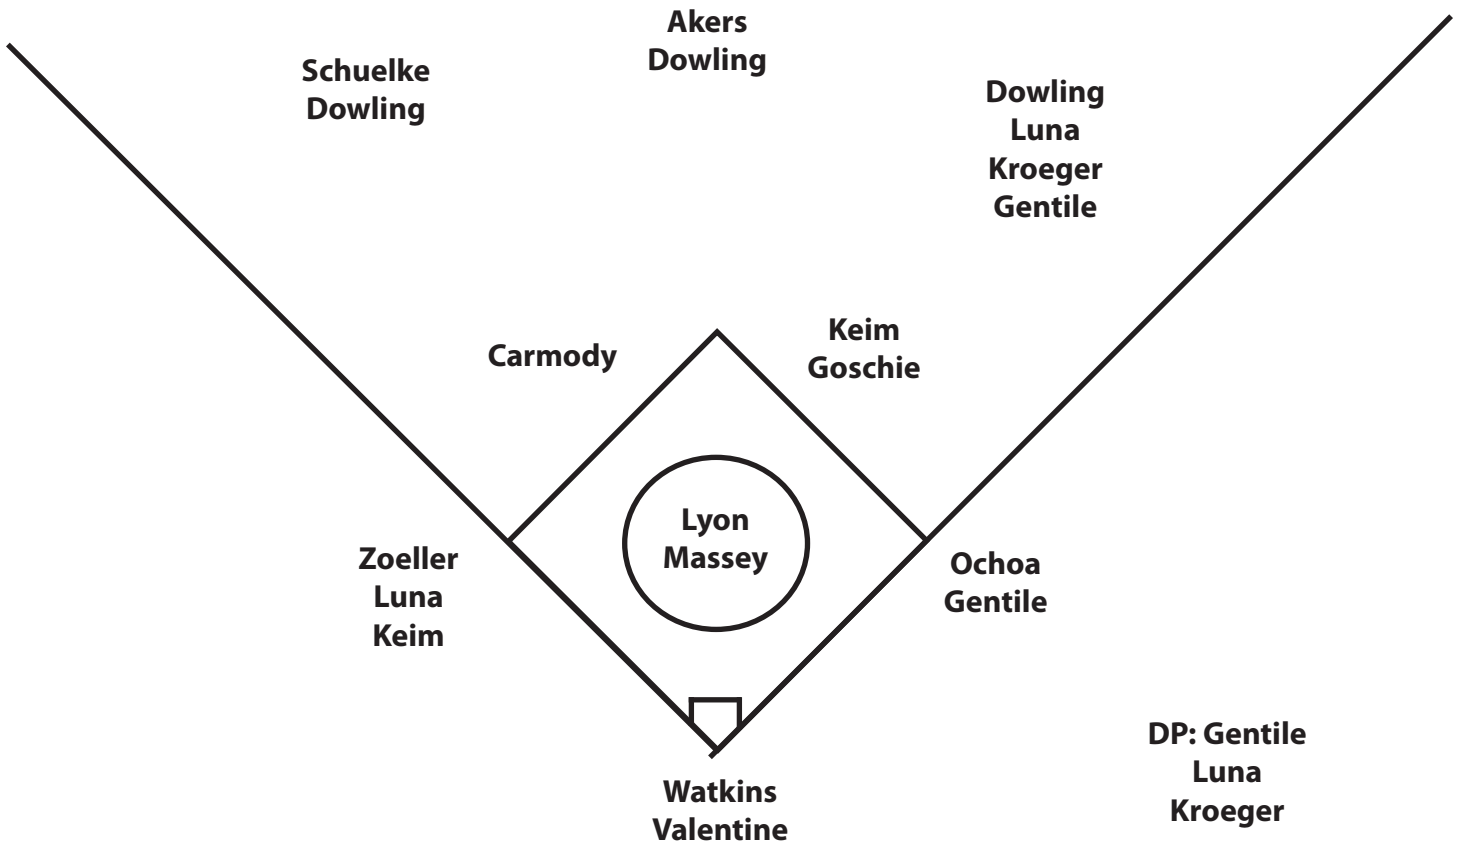

Iowa's Individual Team Batting Leaders

Batting Avg. ....384, Stephanie Ochoa
Games Played ..... 49 (3 players)
Games Started ..... 49 (2 players)
At Bats.....166, Katie Keim
Runs.....31, Chelsey Carmody
Hits.....58, Chelsey Carmody

Doubles.....9, Stephanie Ochoa
Triples ..... 2, Johnnie Dowling
Home Runs ..... 9, Liz Watkins
RBI .....36, Liz Watkins
Total Bases.....74, Chelsey Carmody
Slugging Pct. ....566, Liz Watkins
Walks.....34, Liz Watkins
Hit by Pitch.....10, Liz Watkins/Johnnie Dowling
Strikeouts .....35, Michelle Zoeller
On-Base Percentage .....482, Liz Watkins
Sacrifice Flies ..... 2, Jenny Schuelke
Sacrifice Hits ..... 9 Johnnie Dowling
Stolen Bases.....11, Johnnie Dowling
Stolen Base Attempts.....15, Johnnie Dowling

Iowa's Individual Pitching Leaders

ERA.....3.20, Kayla Massey
Wins ..... 14, Chelsea Lyon
Appearances ..... 34, Kayla Massey
Games Started ..... 26, Chelsea Lyon
Complete Games..... 16, Kayla Massey
Shutouts .....3, Kayla Massey
Saves .....1, Kayla Massey
Innings Pitched ..... 166.0, Kayla Massey
Strikeouts ..... 110, Kayla Massey/Chelsea Lyon
Opponent Batting Average .....252, Kayla Massey

HAWKEYE DEFENSIVE DEPTH CHART