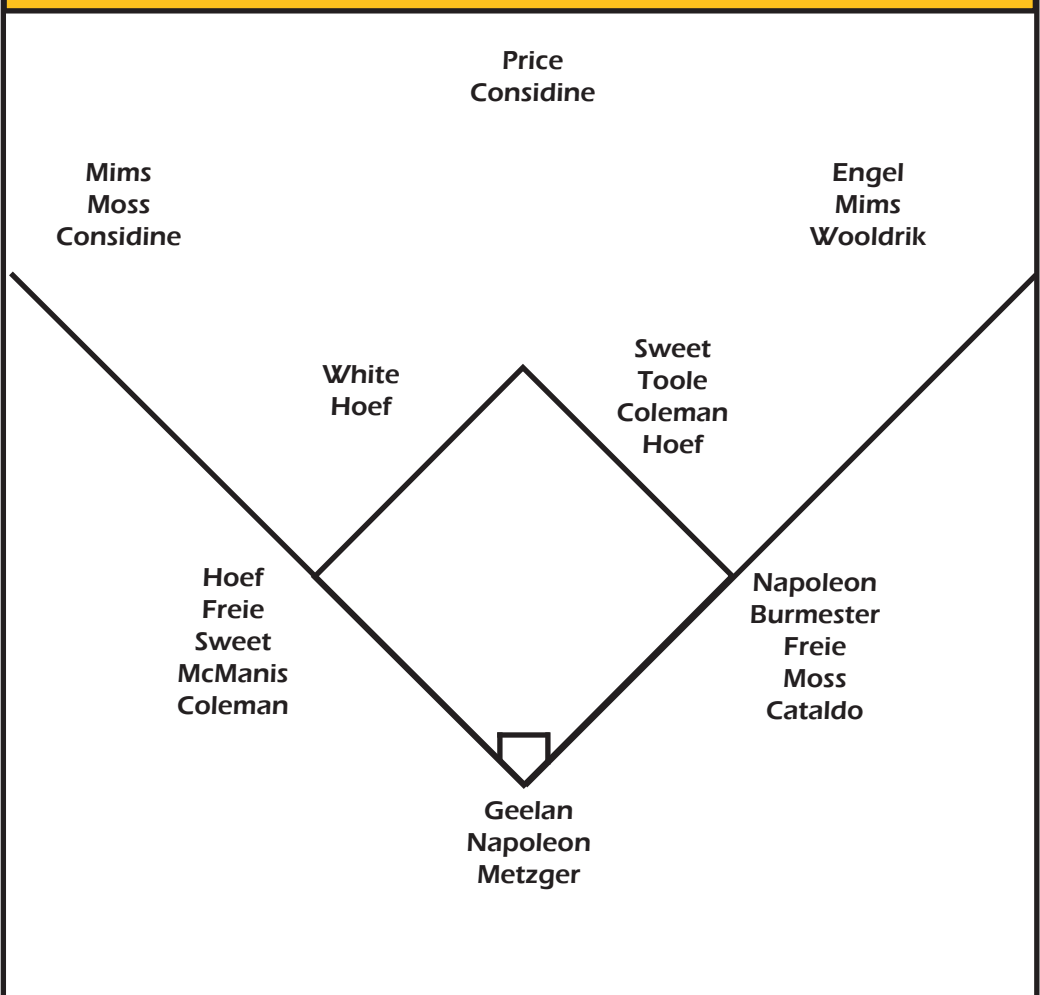

RBI.....	NAPOLEON (33)
TOTAL BASES.....	PRICE (80)
SLUGGING PCT.....	BURMESTER (.472)
WALKS.....	PRICE, MOSS (21)
HIT BY PITCH.....	HOEF (14)
STRIKEOUTS.....	SWEET (42)
ON-BASE PERCENTAGE	METZGER (.500)
OPS	METZGER (.917)
SACRIFICE FLIES.....	WHITE, NAPOLEON, ENGEL (3)
SACRIFICE BUNTS.....	WHITE (13)
STOLEN BASES.....	SWEET (21)
STOLEN BASE ATTEMPTS	SWEET (28)

Iowa's Individual Team Batting Leaders

BATTING AVE.	METZGER (.333)
GAMES.....	PRICE, WHITE (47)
GAMES STARTED	PRICE (47)
AT BATS	PRICE (183)
RUNS.....	PRICE (37)
HITS	PRICE (55)
DOUBLES.....	PRICE (11)
TRIPLES	WHITE (5)
HOME RUNS	BURMESTER, PRICE, NAPOLEON (2)

Iowa's Individual Pitching Leaders

ERA	GUDEX (1.20)
WINS.....	MAITLAND, SEWARD (5)
LOSSES.....	O'LOUGHLIN (5)
WINNING PCT.....	MAITLAND (.714)
APPEARANCES.....	GUDEX (21)
GAMES STARTED	MAITLAND (11)
COMPLETE GAMES	MAITLAND (2)
SHUTOUTS	SEWARD (1)
SAVES.....	GUDEX (8)
INNINGS PITCHED	MAITLAND (62)
STRIKEOUTS.....	MAITLAND (42)
OPPONENT BATTING AVERAGE	GUDEX (.146)
WHIP	GUDEX (0.90)

Hawkeye Defensive Depth Chart