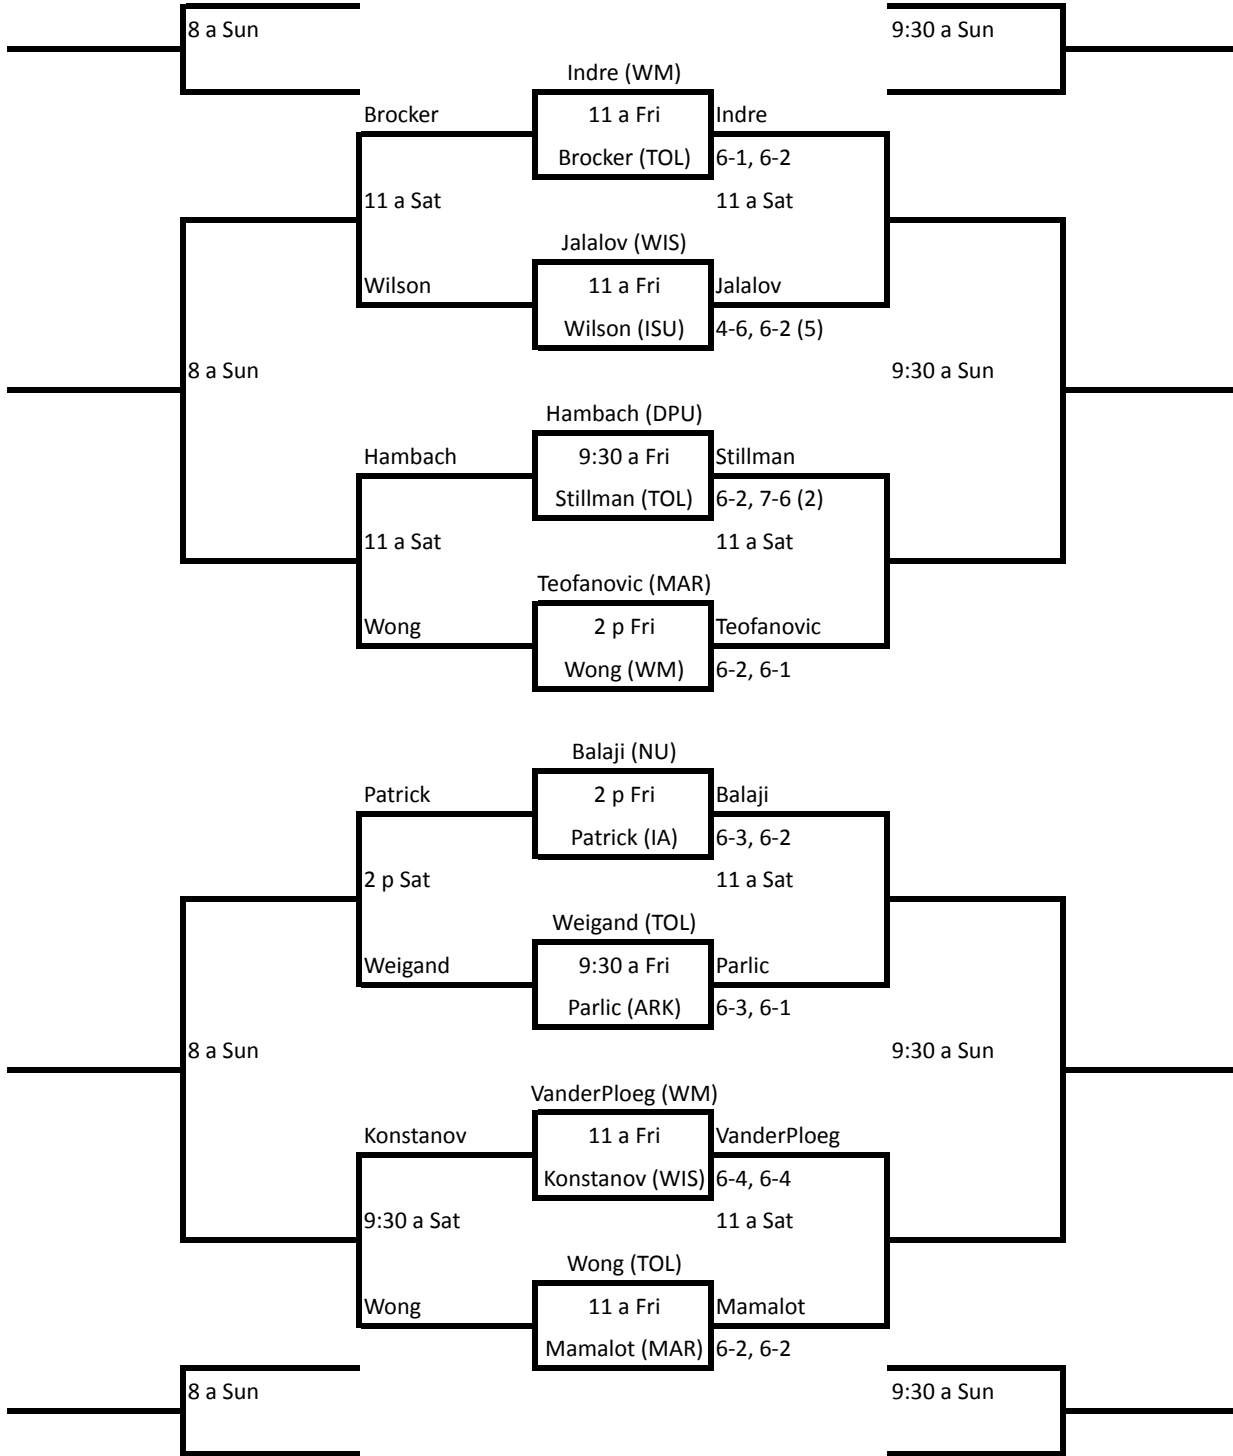

Wildcat Invite Northwestern University (Oct. 26-28, 2012)

SINGLES A FLIGHT

Wildcat Invite Northwestern University (Oct. 26-28, 2012)

SINGLES B FLIGHT

Wildcat Invite

Northwestern University (Oct. 26-28, 2012)

SINGLES MODIFIED ROUND ROBIN FORMAT

ROUND 1

Dudzik (TOL) Payne 7-5, 6-0
Payne (WM)

Beckwith (WM)
Bye

Stark (MAR) Stark 6-2, 6-3
Jorgensen (TOL)

Dobradin (PUR) Sellito 6-1, 1-6 (10-8)
Sellito (ISU)

ROUND 3

Dudzik (TOL)
Bye

Beckwith (WM) 2 p Sat
Dobradin (PUR)

Jorgensen (TOL) 11 a Sun
Payne (WM)

Stark (MAR) 11 a Sun
Sellito (ISU)

ROUND 2

Payne (WM) 9:30 a Sat
Dobradin (PUR)

Jorgensen (TOL)
Bye

Dudzik (TOL) 9:30 a Sat
Sellito (ISU)

Beckwith (WM) 9:30 a Sat
Stark (MAR)

Wildcat Invite

Northwestern University (Oct. 26-28, 2012)

Wildcat Invite Northwestern University (Oct. 26-28, 2012)

DOUBLES EXTRA MATCHES

Dobradin (PUR)/Sellitto (ISU) 3:30 p Fri
Kokorev/Jalalov (WIS)