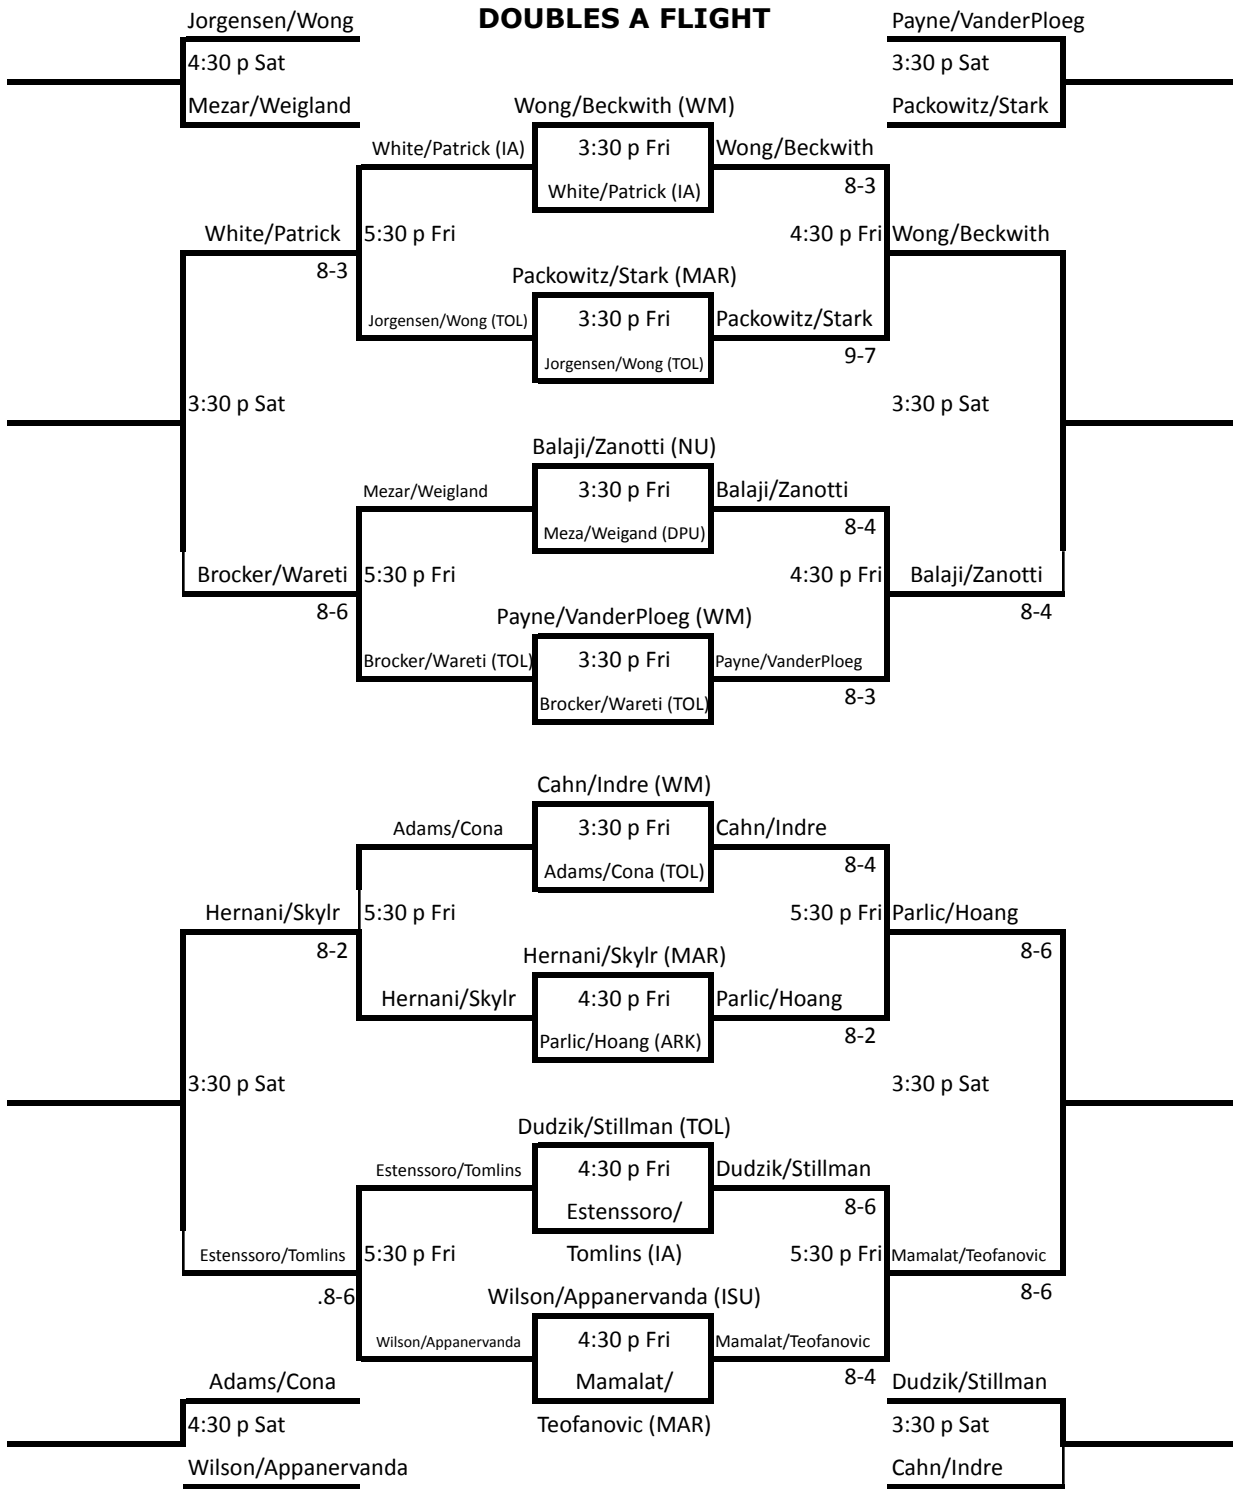

Wildcat Invite Northwestern University (Oct. 26-28, 2012)

SINGLES A FLIGHT

Wildcat Invite Northwestern University (Oct. 26-28, 2012)

SINGLES B FLIGHT

Wildcat Invite

Northwestern University (Oct. 26-28, 2012)

SINGLES MODIFIED ROUND ROBIN FORMAT

ROUND 1

Dudzik (TOL) Payne 7-5, 6-0
Payne (WM)

Beckwith (WM)
Bye

Stark (MAR) Stark 6-2, 6-3
Jorgensen (TOL)

Dobradin (PUR) Sellito 6-1, 1-6 (10-8)
Sellito (ISU)

ROUND 3

Dudzik (TOL)
Bye

Beckwith (WM) 2 p Sat
Dobradin (PUR)

Jorgensen (TOL) 11 a Sun
Payne (WM)

Stark (MAR) 11 a Sun
Sellito (ISU)

ROUND 2

Payne (WM) 9:30 a Sat
Dobradin (PUR)

Jorgensen (TOL)
Bye

Dudzik (TOL) 9:30 a Sat
Sellito (ISU)

Beckwith (WM) 9:30 a Sat
Stark (MAR)

Wildcat Invite

Northwestern University (Oct. 26-28, 2012)

Wildcat Invite Northwestern University (Oct. 26-28, 2012)

DOUBLES EXTRA MATCHES

Dobradin (PUR)/Sellitto (ISU) 3:30 p Fri
Kokorev/Jalalov (WIS)