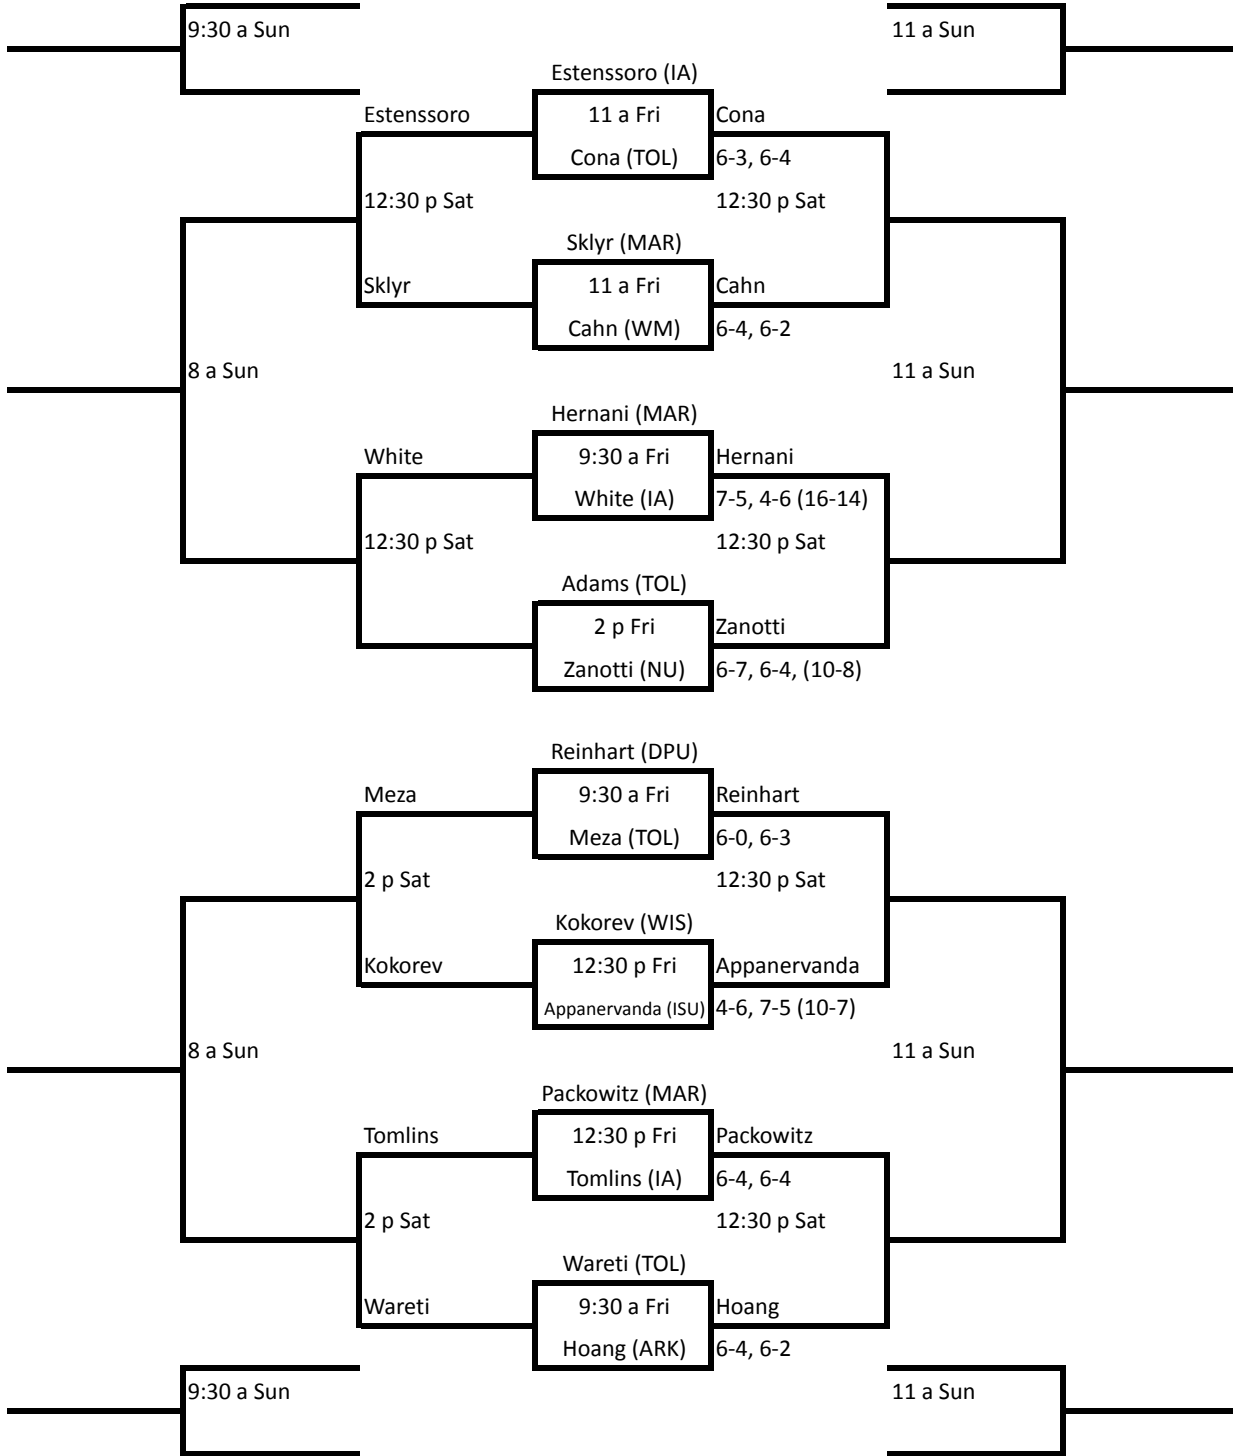

Wildcat Invite Northwestern University (Oct. 26-28, 2012)

SINGLES A FLIGHT

Wildcat Invite Northwestern University (Oct. 26-28, 2012)

SINGLES B FLIGHT

Wildcat Invite

Northwestern University (Oct. 26-28, 2012)

SINGLES MODIFIED ROUND ROBIN FORMAT

ROUND 1

Dudzik (TOL) Payne 7-5, 6-0
Payne (WM)

Beckwith (WM)
Bye

Stark (MAR) Stark 6-2, 6-3
Jorgensen (TOL)

Dobradin (PUR) Sellito 6-1, 1-6 (10-8)
Sellito (ISU)

ROUND 3

Dudzik (TOL)
Bye

Beckwith (WM) 2 p Sat
Dobradin (PUR)

Jorgensen (TOL) 11 a Sun
Payne (WM)

Stark (MAR) 11 a Sun
Sellito (ISU)

ROUND 2

Payne (WM) 9:30 a Sat
Dobradin (PUR)

Jorgensen (TOL)
Bye

Dudzik (TOL) 9:30 a Sat
Sellito (ISU)

Beckwith (WM) 9:30 a Sat
Stark (MAR)

Wildcat Invite

Northwestern University (Oct. 26-28, 2012)

Wildcat Invite Northwestern University (Oct. 26-28, 2012)

DOUBLES EXTRA MATCHES

Dobradin (PUR)/Sellitto (ISU) 3:30 p Fri
Kokorev/Jalalov (WIS)