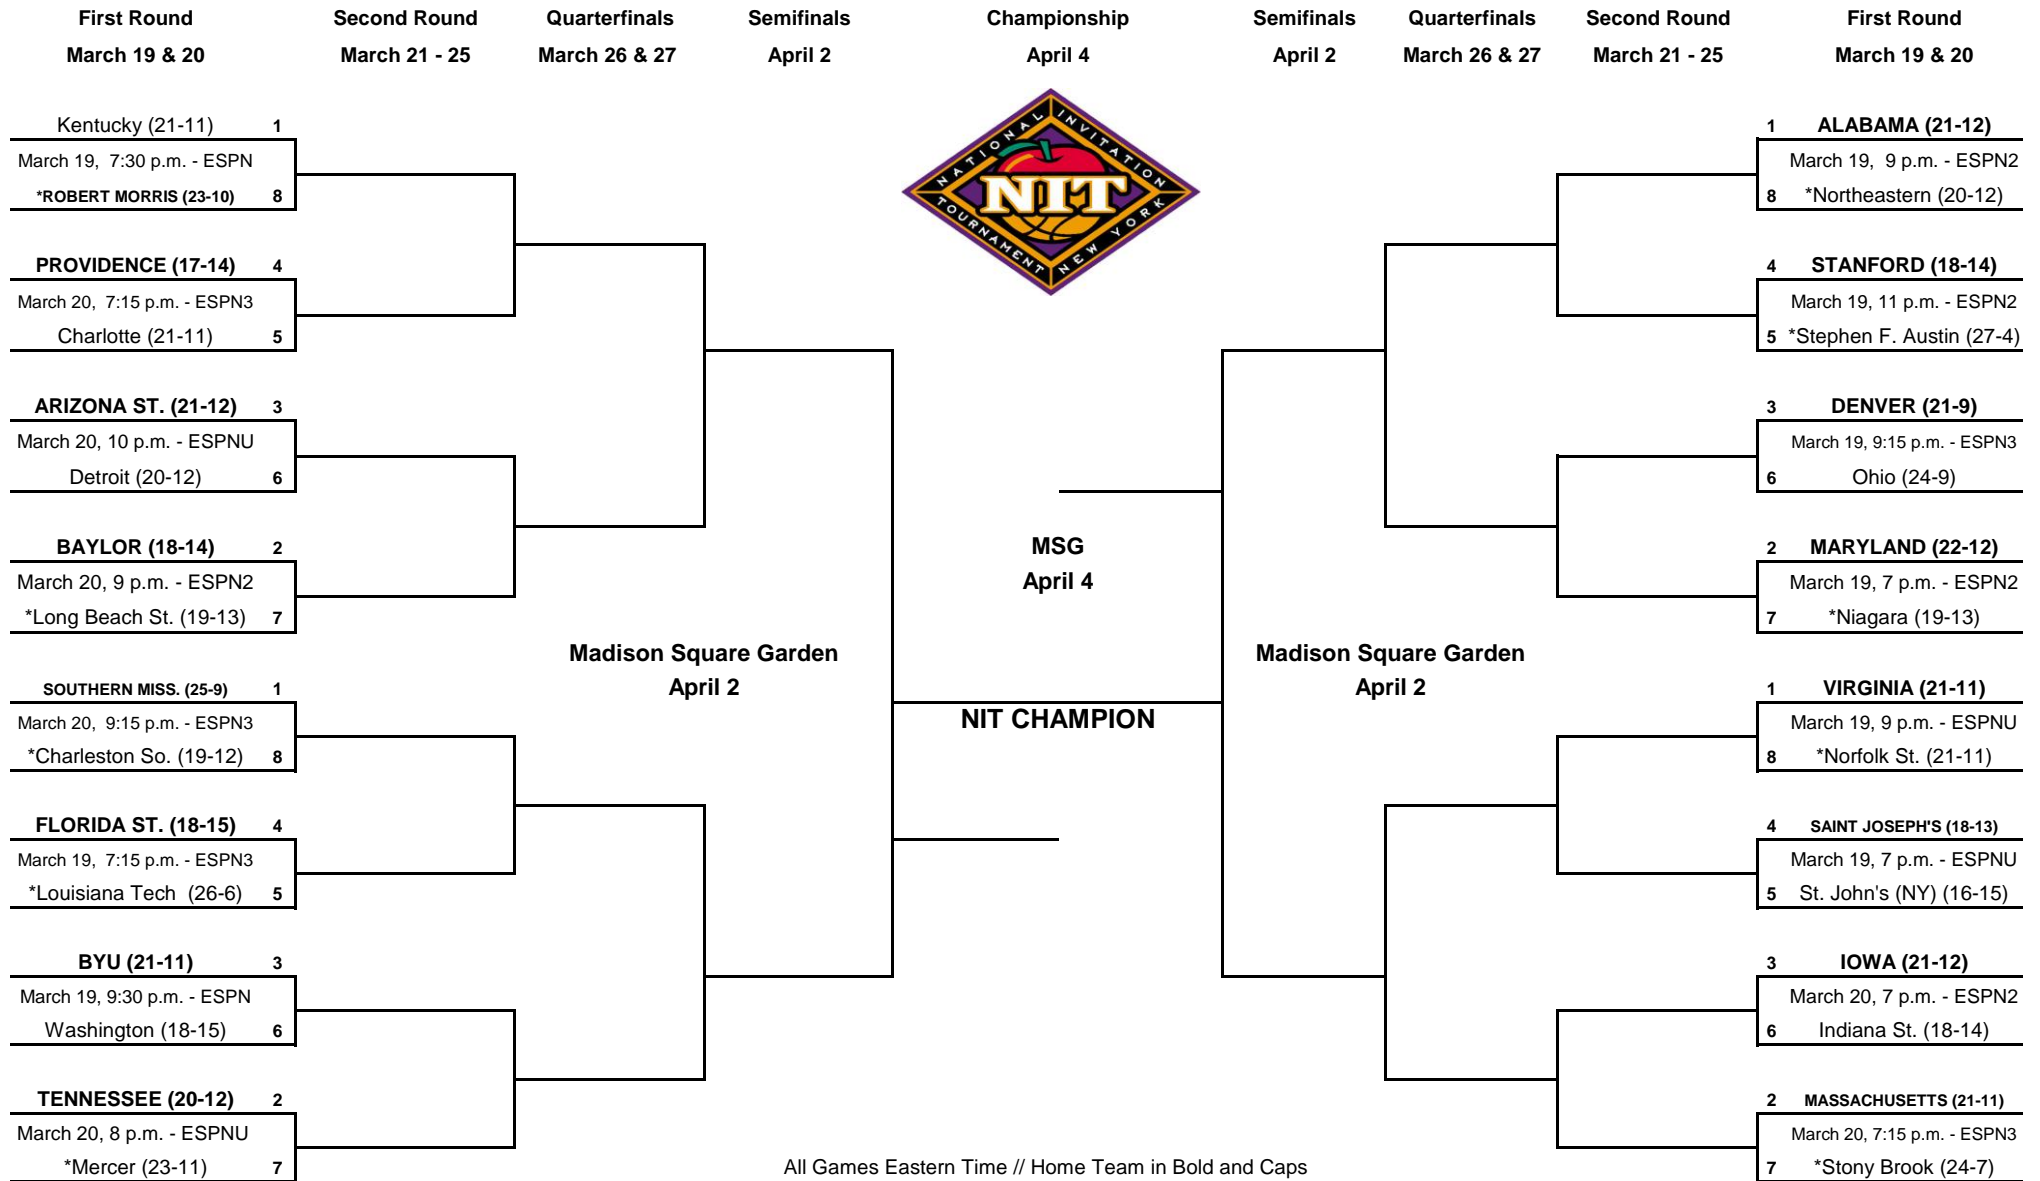

2013 NATIONAL INVITATION TOURNAMENT®

Madison Square Garden
April 2

Madison Square Garden
April 2

All Games Eastern Time // Home Team in Bold and Caps
*Automatic Qualifiers - Regular Season Conference Champions