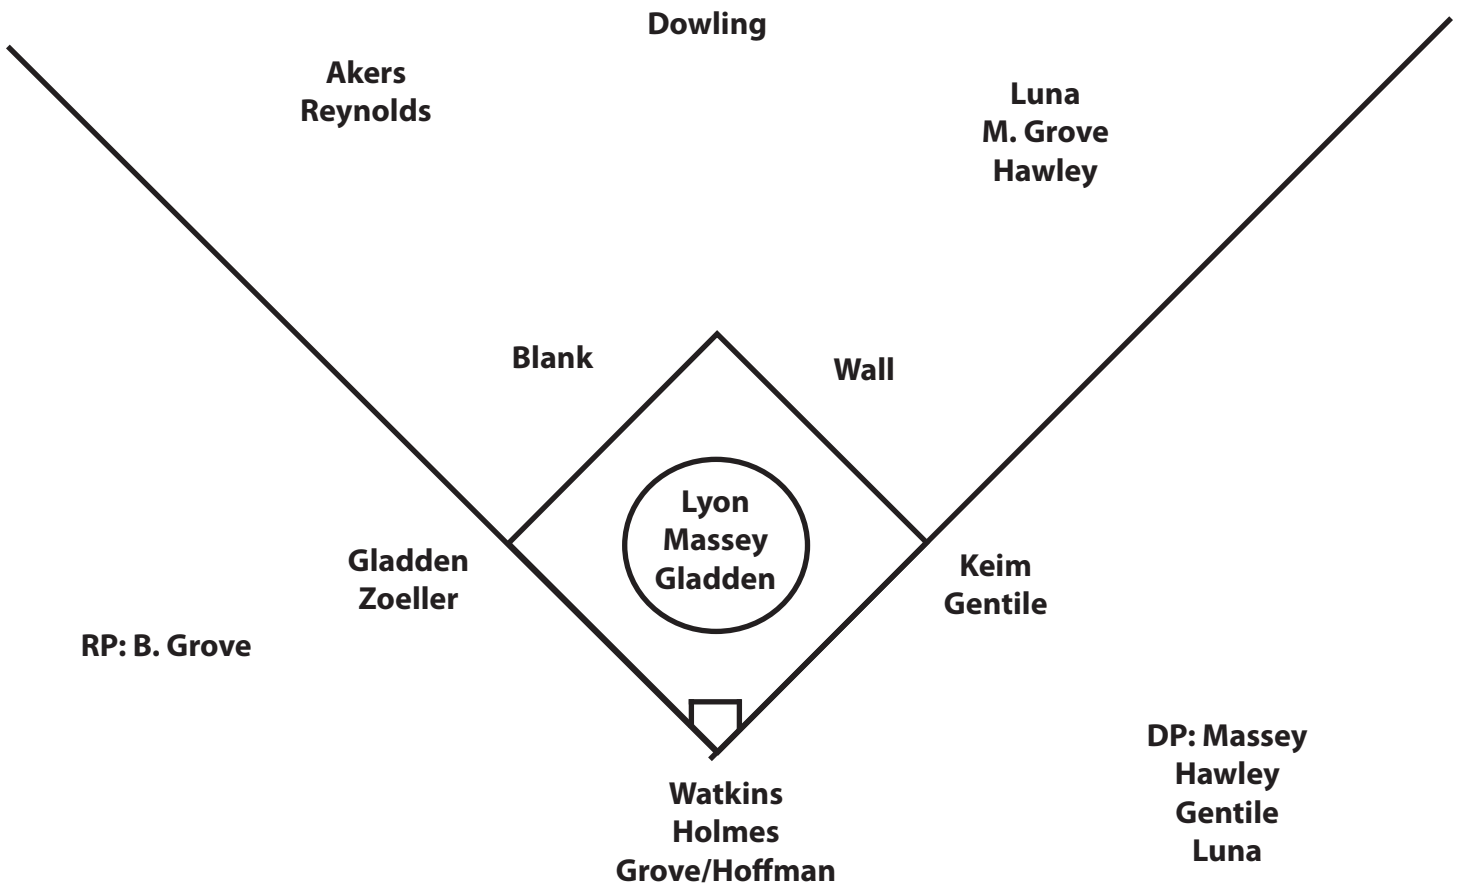

Iowa's Individual Team Batting Leaders

Batting Avg.	.396, Megan Blank
Games Played	32 (4 players)
Games Started	32 (4 players)
At Bats	102, Johnnie Dowling
Runs	20, Katie Keim
Hits	36, Megan Blank

Doubles	10, Megan Blank
Triples	3, Megan Blank
Home Runs	4, Katie Keim
RBI	21, Katie Keim
Total Bases	55, Megan Blank
Slugging Pct.	.604, Megan Blank
Walks	16, Liz Watkins/Megan Blank
Hit by Pitch	8, Brianna Luna
Strikeouts	32, Melanie Gladden
On-Base Percentage	.491, Megan Blank
Sacrifice Flies	2, Brianna Luna/Katie Keim
Sacrifice Hits	7, Ashley Akers
Stolen Bases	6, Katie Keim
Stolen Base Attempts	7, Ashley Akers

Iowa's Individual Pitching Leaders

ERA	2.20, Chelsea Lyon
Wins	7, Kayla Massey/Chelsea Lyon
Appearances	18, Chelsea Lyon/Kayla Massey
Games Started	17, Chelsea Lyon
Complete Games	14, Kayla Massey
Shutouts	4, Chelsea Lyon
Saves	n/a
Innings Pitched	105.0, Chelsea Lyon
Strikeouts	71, Kayla Massey
Opponent Batting Average	.221, Kayla Massey

HAWKEYE DEFENSIVE DEPTH CHART