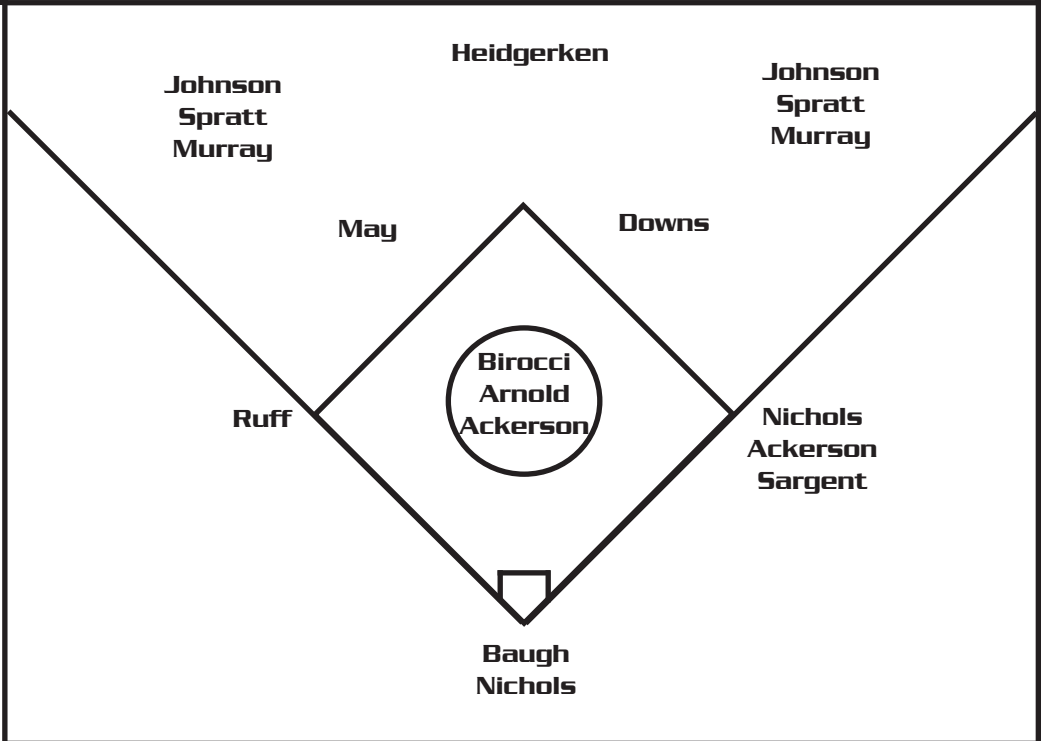

- **1**   **EMILY NICHOLS**
- **2**   **SUMMER DOWNS**
- **3**   **ALI ARNOLD**
- **4**   **LISA BIROCCI**
- **5**   **JENNA SPRATT**
- **9**   **NATALIE JOHNSON**
- **10**   **STACY MAY**
- **11**   **MINDY HEIDGERKEN**
- **12**   **ABBY RUFF**
- **13**   **SAMI BAUGH**
- **14**   **BRANDI SARGENT**
- **17**   **KYLIE MURRAY**
- **22**   **EMILY GERLICK**
- **24**   **STEPHANIE ACKERSON**

HEAD COACH
GAYLE BLEVINS

ASSOCIATE HEAD COACH
MICHELLE VENTURELLA

ASSISTANT COACH
DEBBIE BILBAO

VOLUNTEER ASSISTANT
KRISTIN JOHNSON

HEIDGERKEN HAS SOLID WEEK

Sophomore centerfielder **Mindy Heidgerken** hit .571 (8-14) with a home run, two triples, a double and four RBI in five games last week. Heidgerken is currently in the middle of a seven game hitting streak and leads the Hawkeyes with 16 stolen bases. She is batting .292 on the season.

MOVIN' ON UP

Junior pitcher **Ali Arnold** is currently sixth on the all-time career strikeout list. She has 411 K's in her career and has passed Diane Roorda, who recorded 389 strikeouts in her four-year career. Next on the list is current pitching coach **Debbie Bilbao**, who sits in fifth place with 476 K's.

BIROCCI BECOMES STRIKEOUT LEADER

With seven strikeouts against Northern Illinois, **Lisa Birocci** became Iowa's all-time career strikeout leader. Birocci struck out seven of the 10 batters she faced in three innings of relief work to pass former Hawkeye all-American Kristi Hanks. Birocci's career total stands at 839.

TEAM SETS HOME RUN RECORD

Freshman **Emily Nichols** blasted two home runs against Northern Illinois, increasing the team total to 42 homers on the season, which shattered the school record for team home runs in a season. The previous school record was 41 home runs, set by the 2003 squad. The Hawkeyes currently have 46 home runs this season.

NICHOLS SETS SCHOOL RECORD

Freshman **Emily Nichols** entered the record books against Ball State on March 26, blasting her 11th home run which broke the single-season record. She leads the team in seven different offensive categories and has a season total of 15 homers.

GERLICK UNDERGOES SURGERY

Junior outfielder **Emily Gerlick** underwent successful surgery to repair a torn ACL on March 15. Gerlick suffered the ACL tear during Iowa's opening weekend at the Stetson Invitational on February 13. She will be out for the season.