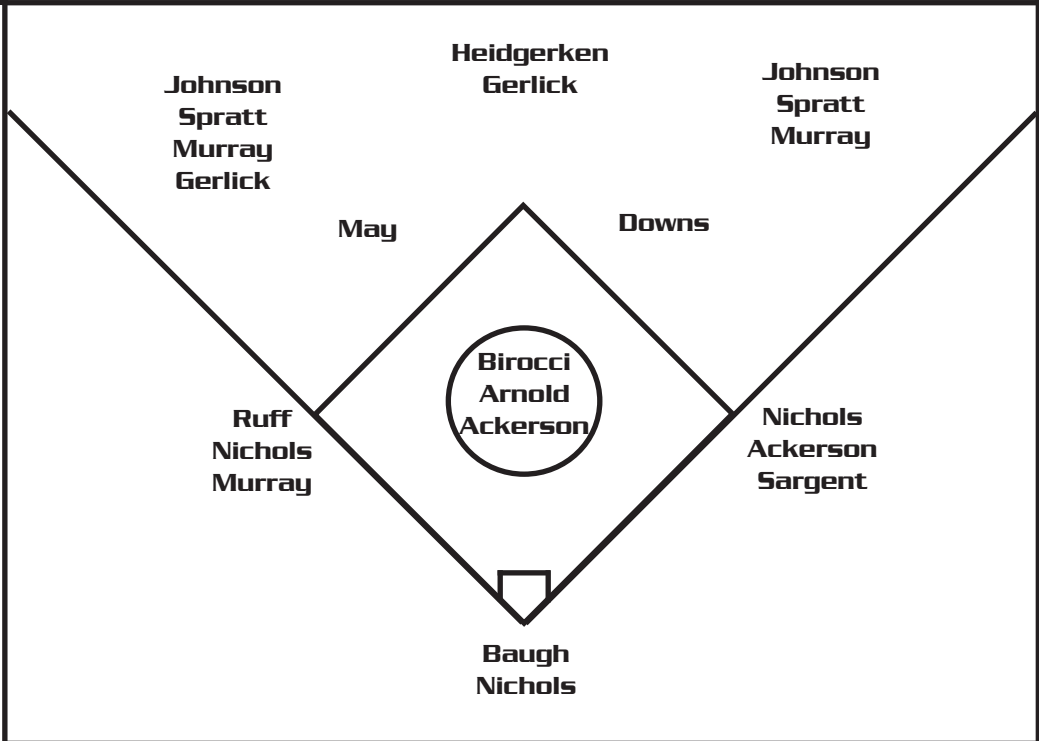

- **1**   **EMILY NICHOLS**
- **2**   **SUMMER DOWNS**
- **3**   **ALI ARNOLD**
- **4**   **LISA BIROCCI**
- **5**   **JENNA SPRATT**
- **9**   **NATALIE JOHNSON**
- **10**   **STACY MAY**
- **11**   **MINDY HEIDGERKEN**
- **12**   **ABBY RUFF**
- **13**   **SAMI BAUGH**
- **14**   **BRANDI SARGENT**
- **17**   **KYLIE MURRAY**
- **22**   **EMILY GERLICK**
- **24**   **STEPHANIE ACKERSON**

HEAD COACH
GAYLE BLEVINS

ASSOCIATE HEAD COACH
MICHELLE VENTURELLA

ASSISTANT COACH
DEBBIE BILBAO

VOLUNTEER ASSISTANT
KRISTIN JOHNSON

NICHOLS SETS SCHOOL RECORD

Freshman **Emily Nichols** entered the record books against Ball State, blasting her 11th home run which broke the single-season record. Nichols added another home run against South Dakota State. She leads the team in seven different offensive categories.

CHASING THE RECORD BOOK

As a team, the Hawkeyes have hit 40 home runs this season. The school record for team home runs in a season is 41, set by the 2003 squad.

GERLICK UNDERGOES SURGERY

Junior outfielder **Emily Gerlick** underwent successful surgery to repair a torn ACL on March 15. Gerlick suffered the ACL tear during Iowa's opening weekend at the Stetson Invitational on February 13.

VENTURELLA PROMOTED

Michelle Venturella enters the 2005 season as Iowa's first ever associate head coach. Head Coach **Gayle Blevins** announced the promotion last July.

Venturella serves as the Hawkeye recruiting coordinator and hitting coach along with coaching the Iowa catchers. As a member of the USA softball team she garnered four medals, one of which was the gold medal at the 2000 Summer Olympics in Sydney, Australia.

BILBAO RETURNS TO IOWA

Former all-American **Debbie Bilbao** has been hired as Iowa's new assistant coach. Bilbao was head coach at Utah State from 2002-04 before making the move back to Iowa.

As a player, Bilbao helped guide the Hawkeyes to three straight College World Series appearances (1995-97) and still holds three school records. Bilbao will be Iowa's pitching coach.