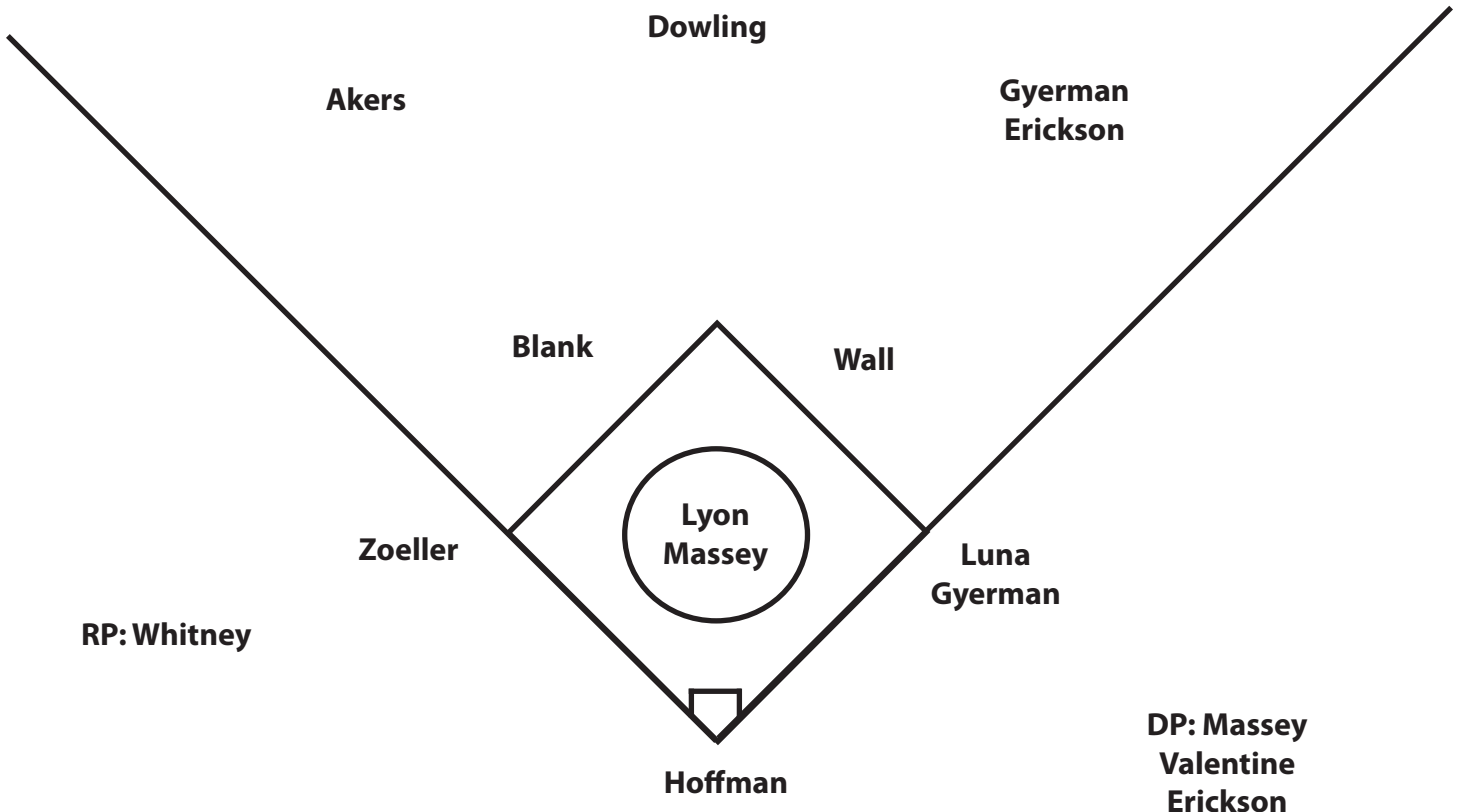

Iowa's Individual Team Batting Leaders

Batting Avg.	.395, Megan Blank
Games Played.....	27 (7 players)
Games Started	27 (5 players)
At Bats	91, Johnnie Dowling
Runs	23, Johnnie Dowling
Hits	32, Johnnie Dowling/Megan Blank
Doubles.....	7, Megan Blank
Triples	2, Johnnie Dowling/Michelle Zoeller

Home Runs	5, Megan Blank/Kayla Massey
RBIs	37, Megan Blank
Total Bases	56, Megan Blank
Walks	12, Holly Hoffman
Hit by Pitch.....	15, Bradi Wall
Strikeouts.....	25, Sammi Gyerman
On-Base Percentage.....	.490, Megan Blank
Sacrifice Flies.....	2, Holly Hoffman
Sacrifice Hits	5, Michelle Zoeller
Stolen Bases.....	12, Johnnie Dowling
Stolen Base Attempts.....	13, Johnnie Dowling

Iowa's Individual Pitching Leaders

ERA	2.34, Kayla Massey
Wins	9, Kayla Massey
Appearances	15, Kayla Massey
Games Started	13, Chelsea Lyon/Kayla Massey
Complete Games	12, Kayla Massey
Shutouts	2, Chelsea Lyon/Kayla Massey
Saves.....	1, Kayla Massey/Micaela Whitney
Innings Pitched	89.2, Kayla Massey
Strikeouts.....	42, Chelsea Lyon
Opponent Batting Average.....	.223, Kayla Massey

HAWKEYE DEFENSIVE DEPTH CHART