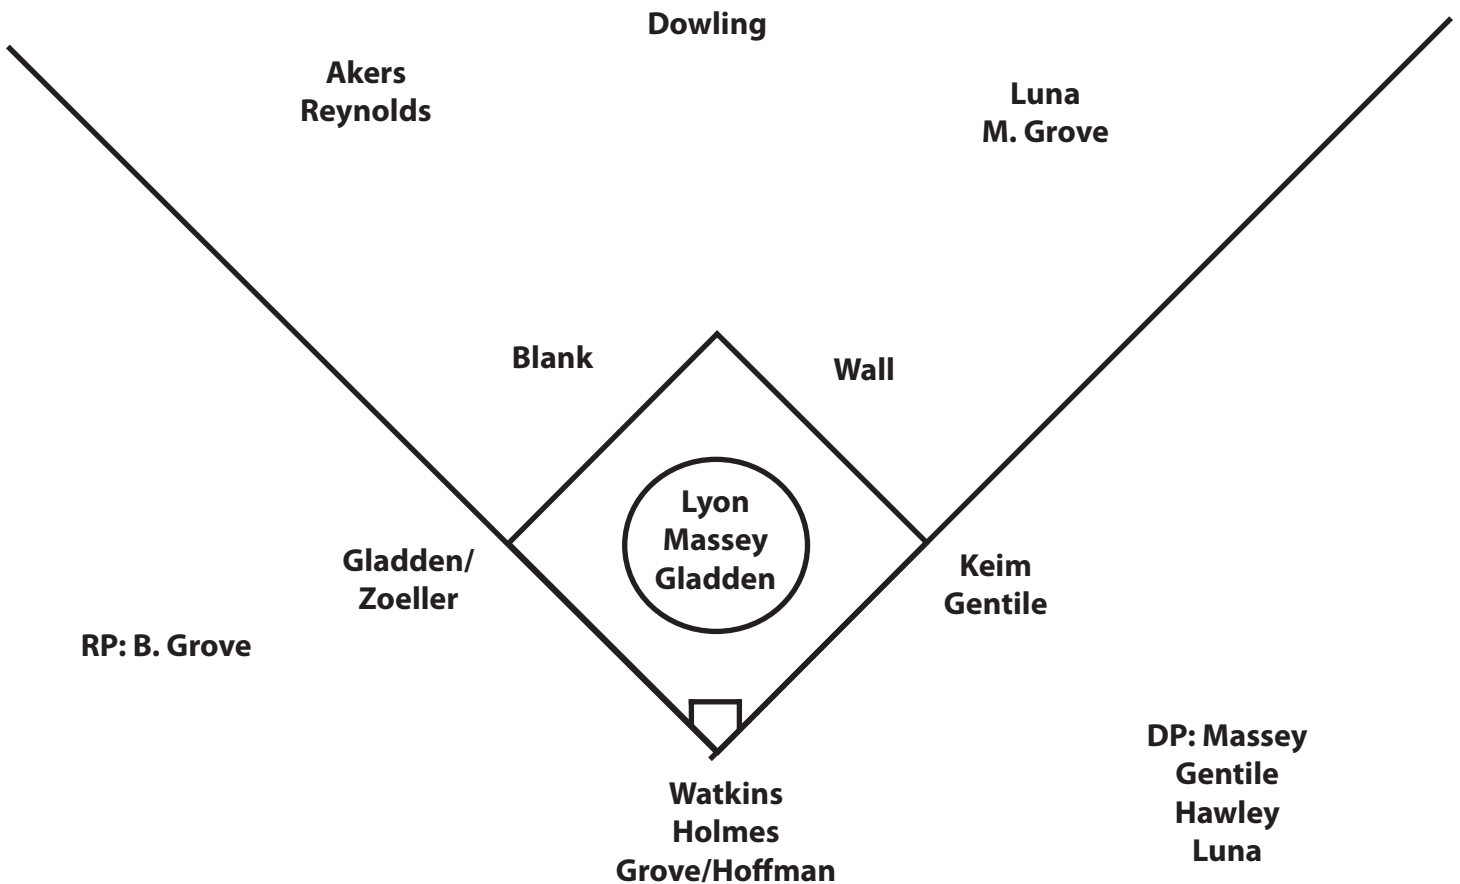

Iowa's Individual Team Batting Leaders

Batting Avg.	.556, Megan Blank
Games Played	10 (8 players)
Games Started	10 (8 players)
At Bats	33, Katie Keim
Runs	12, Megan Blank
Hits	15, Megan Blank

Doubles	5, Megan Blank
Triples	n/a
Home Runs	3, Katie Keim
RBI	13, Katie Keim
Total Bases	26, Katie Keim
Slugging Pct.	.852, Megan Blank
Walks	7, Megan Blank
Hit by Pitch	2, Liz Watkins
Strikeouts	11, Melanie Gladden
On-Base Percentage	.629, Megan Blank
Sacrifice Flies	2, Brianna Luna
Sacrifice Hits	4, Ashley Akers
Stolen Bases	2, Megan Blank/Katie Keim/Brianna Luna
Stolen Base Attempts	3, Ashley Akers

Iowa's Individual Pitching Leaders

ERA	1.21, Kayla Massey
Wins	3, Chelsea Lyon/Kayla Massey
Appearances	6, Kayla Massey
Games Started	5, Chelsea Lyon/Kayla Massey
Complete Games	5, Kayla Massey
Shutouts	2, Chelsea Lyon
Saves	n/a
Innings Pitched	34.2, Kayla Massey
Strikeouts	22, Kayla Massey
Opponent Batting Average	.174, Kayla Massey

HAWKEYE DEFENSIVE DEPTH CHART