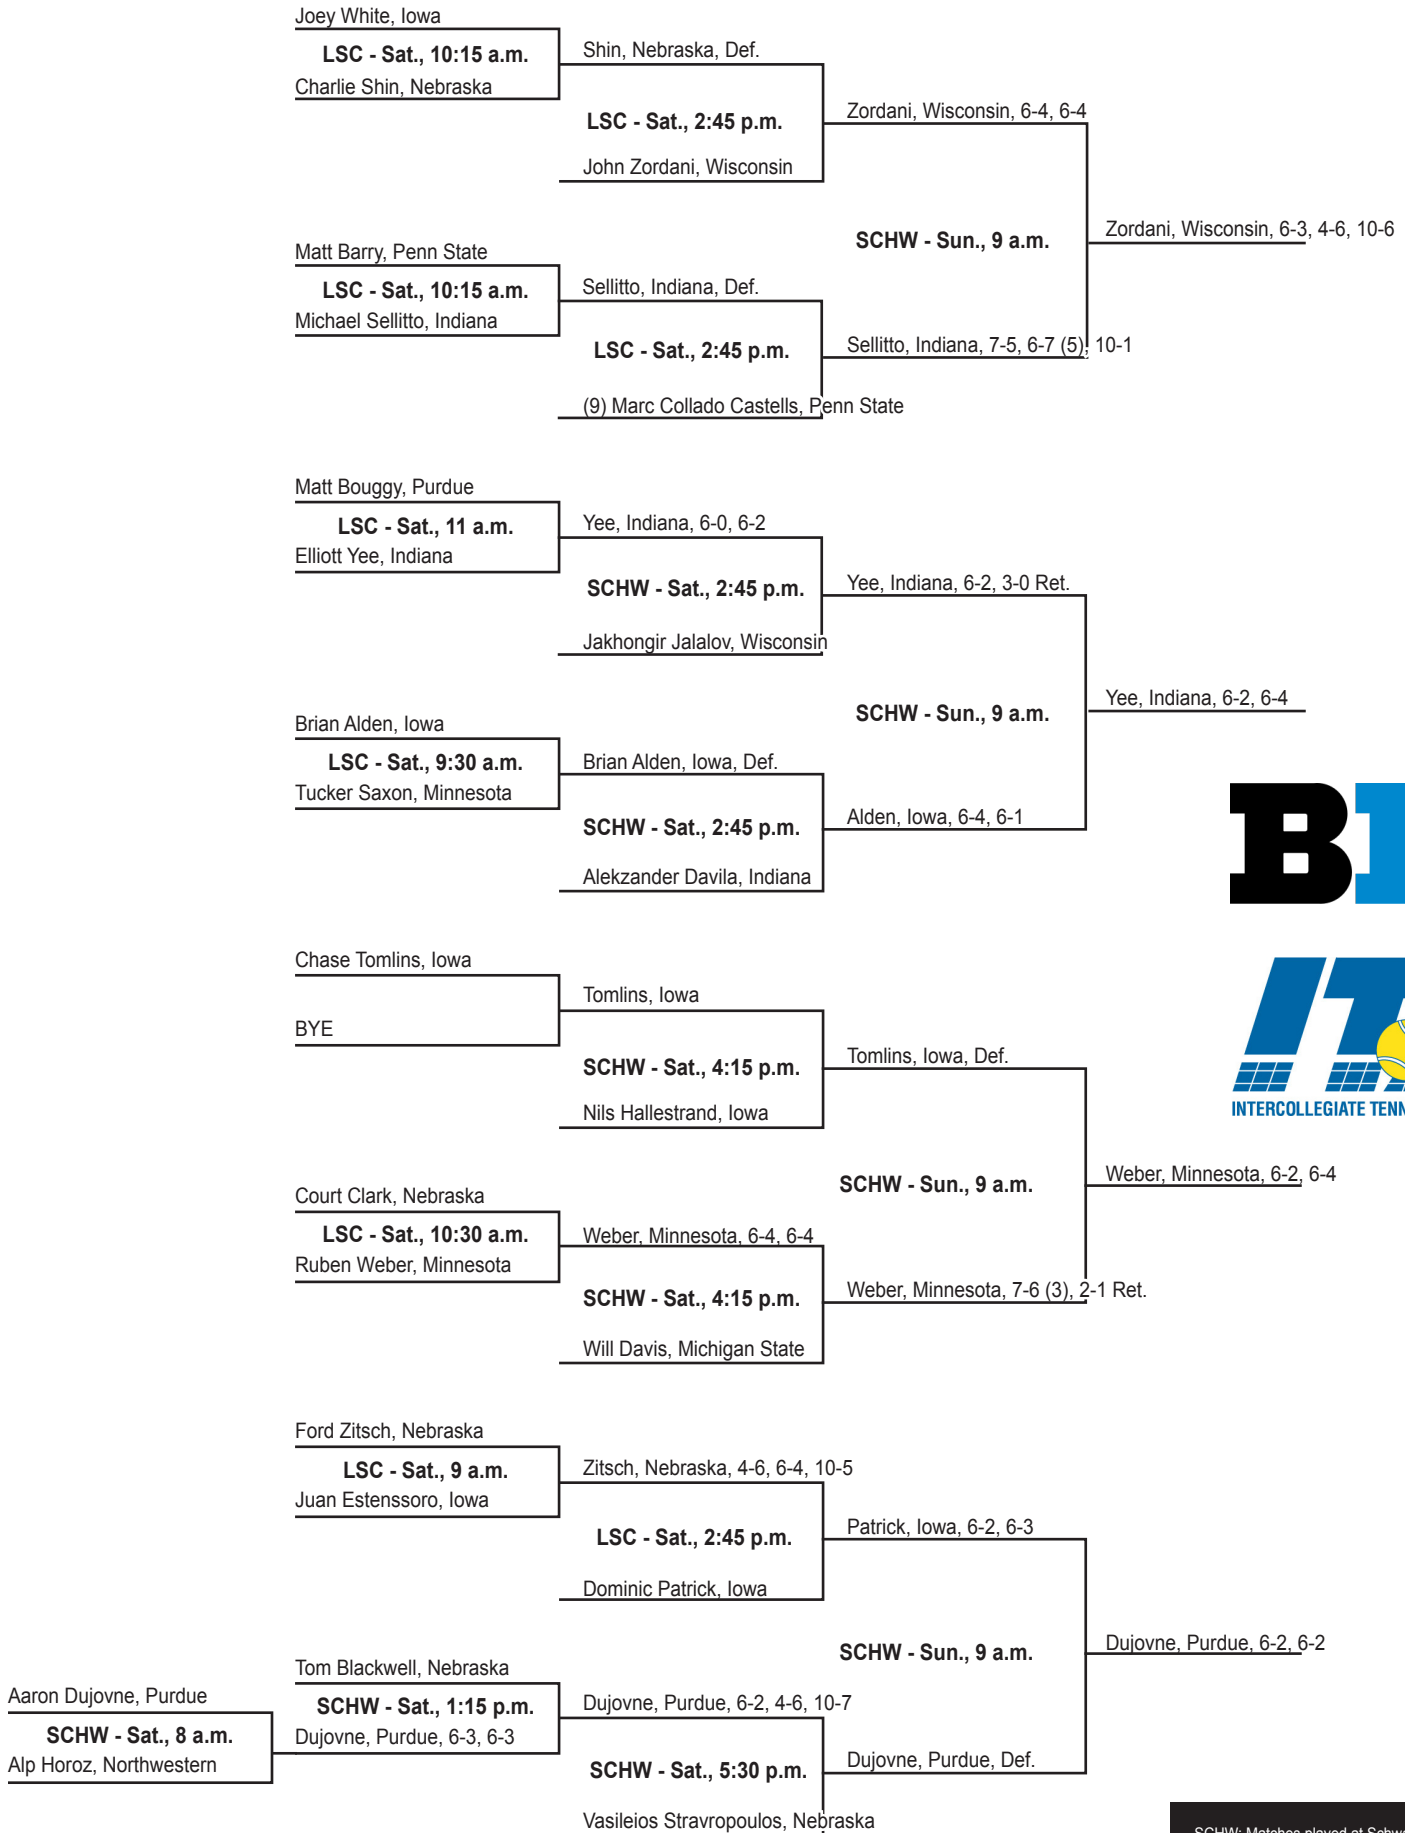

2013 Big Ten Men's Singles Championships | Singles Consolation Draw

First Round (128)
Fri., Oct. 25

Second Round (64)
Sat., Oct. 26

Third Round (32)
Sat., Oct. 26

Fourth Round
Sun., Oct. 27

Quarterfinals
Sun., Oct. 27

Roy, Michigan State, 2-6, 6-4, 12-10

Alexander Kokorev, Wisconsin

LSC - Sat., 11:45 a.m.
Daniel Bednarczyk, Indiana

Bednarczyk, Indiana, 7-6 (4), 6-4

SCHW - Sat., 5:30 p.m.
David Kohan, Penn State

SCHW - Sun., 9 a.m.