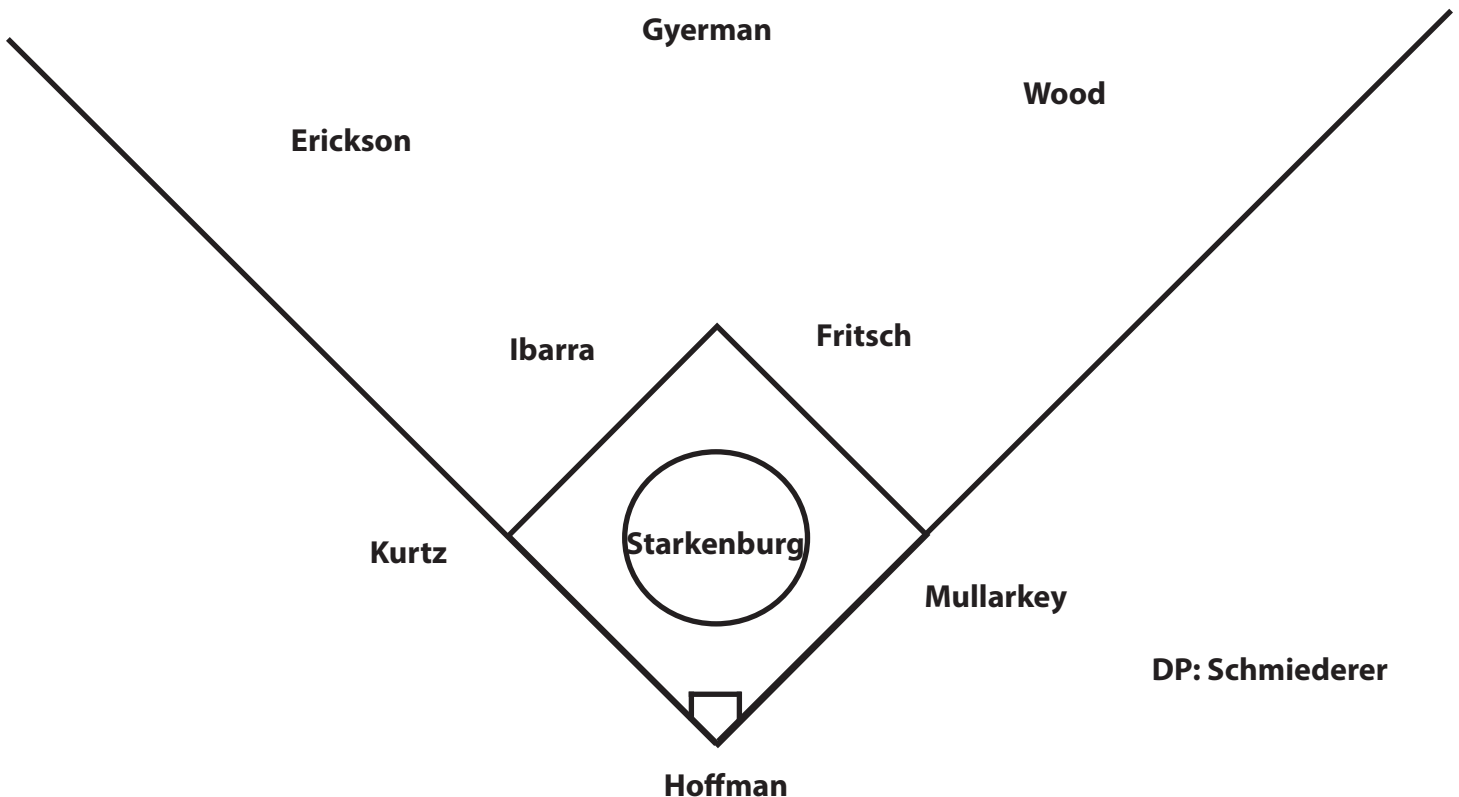

2016 Iowa Individual Team Batting Leaders

Batting Avg. (10 at-bat min.)	.315, Mallory Kilian, Sammi Gyerman
Games Played	30, Gyerman, Mullarkey, Fritsch
Games Started	30, Gyerman, Mullarkey, Fritsch
At Bats	94, Claire Fritsch
Runs	25, Kaitlyn Mullarkey

Hits	29, Sammi Gyerman
Doubles	8, Sammi Gyerman
Triples	3, Kaitlyn Mullarkey
Home Runs	5, Kaitlyn Mullarkey
RBIs	21, Kaitlyn Mullarkey
Total Bases	53, Kaitlyn Mullarkey
Walks	19, Kaitlyn Mullarkey
Hit by Pitch	7, Kaitlyn Mullarkey
Strikeouts	21, Kaitlyn Mullarkey
On-Base Percentage	.443, Kaitlyn Mullarkey
Sacrifice Flies	2, Sammi Gyerman
Sacrifice Hits	4, Claire Fritsch
Stolen Bases	10, Kaitlyn Mullarkey
Stolen Base Attempts	12, Kaitlyn Mullarkey, Claire Fritsch

2016 Iowa Individual Pitching Leaders

ERA (7.0 IP min.)	3.15, Mallory Kilian
Wins	5, Elizabeth Wiegand
Appearances	18, Elizabeth Wiegand
Games Started	14, Elizabeth Wiegand
Complete Games	7, Elizabeth Wiegand
Shutouts	3, Elizabeth Wiegand
Saves	N/A
Innings Pitched	83.0, Elizabeth Wiegand
Strikeouts	49, Wiegand
Opponent Batting Average (7.0 IP min.)	.208, Mallory Kilian

2016 Starting Lineup (Based on last time out)