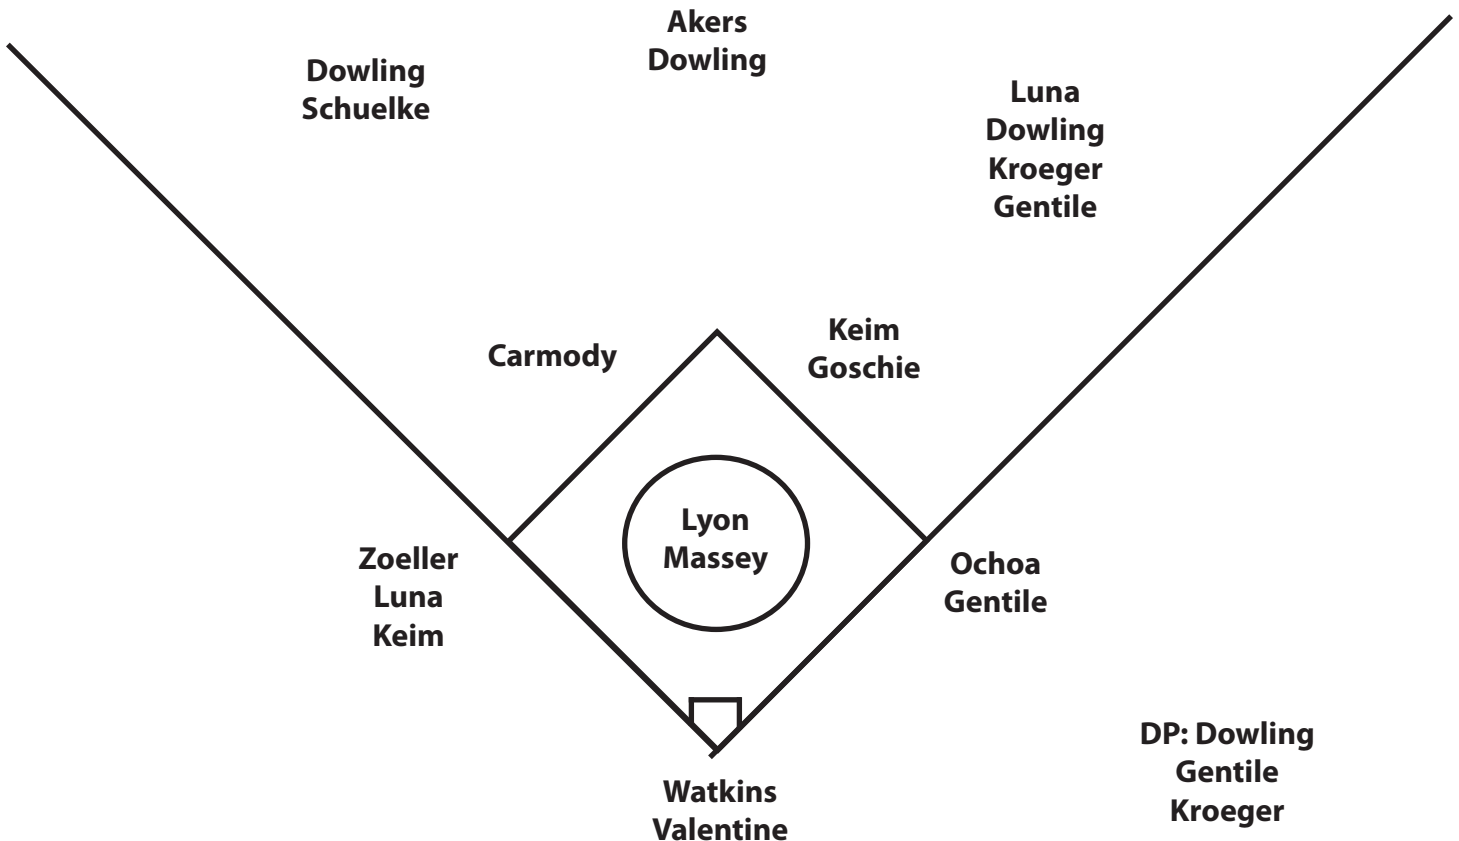

Iowa's Individual Team Batting Leaders

Batting Avg.	.430, Stephanie Ochoa
Games Played	33 (4 players)
Games Started	32 (4 players)
At Bats.....	111 Chelsey Carmody
Runs.....	24, Chelsey Carmody
Hits.....	47, Chelsey Carmody

Doubles.....	7, Chelsey Carmody
Triples	1 (2 players)
Home Runs	7, Liz Watkins
RBI	24, Liz Watkins
Total Bases.....	62, Chelsey Carmody
Slugging Pct.	.593, Liz Watkins
Walks.....	19, Liz Watkins
Hit by Pitch.....	6 (2 players)
Strikeouts	23, Michelle Zoeller
On-Base Percentage	.459, Liz Watkins
Sacrifice Flies	2, Jenny Schuelke
Sacrifice Hits	4 (2 players)
Stolen Bases.....	9, Johnnie Dowling
Stolen Base Attempts.....	13, Johnnie Dowling

Iowa's Individual Pitching Leaders

ERA.....	2.74, Kayla Massey
Wins.....	10, Chelsea Lyon
Appearances	22, Kayla Massey/Chelsea Lyon
Games Started	18, Chelsea Lyon
Complete Games.....	11, Kayla Massey/Chelsea Lyon
Shutouts	3, Kayla Massey
Saves	1, Kayla Massey
Innings Pitched	110.0, Kayla Massey
Strikeouts	82, Chelsea Lyon
Opponent Batting Average	.233, Kayla Massey

HAWKEYE DEFENSIVE DEPTH CHART