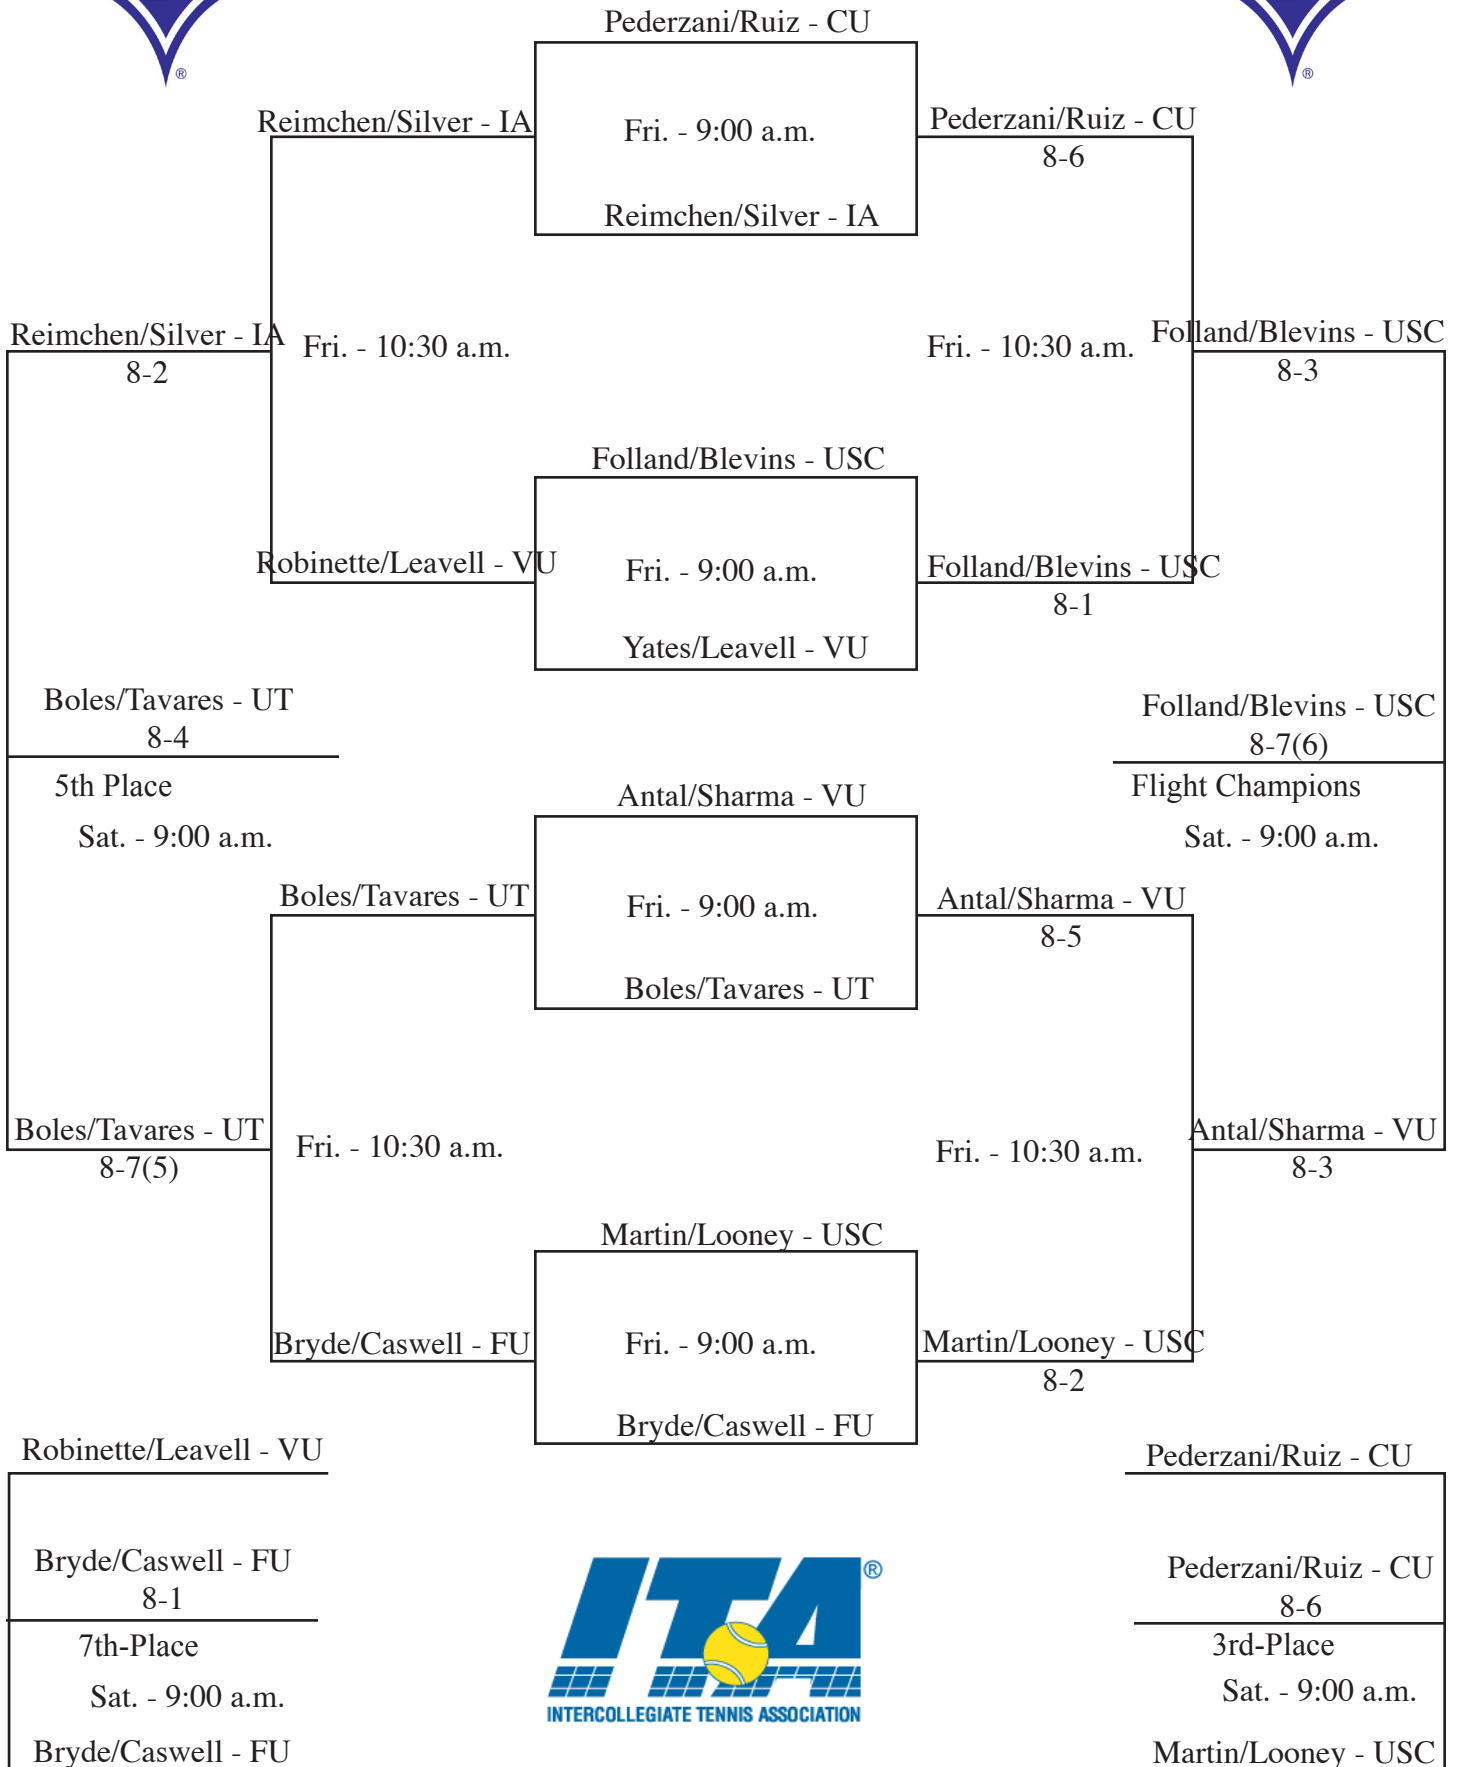

FLIGHT ONE DOUBLES

FLIGHT TWO DOUBLES

**FLIGHT THREE
DOUBLES**

**FLIGHT FOUR
DOUBLES**

Friday

9:00 a.m. Siles/Fosnacht (USC) def. Gil (FU)/Dunn (UA), 8-5

10:30 a.m. Siles/Fosnacht (USC) def. Crawford (IA)/Dunn (UA), 8-1