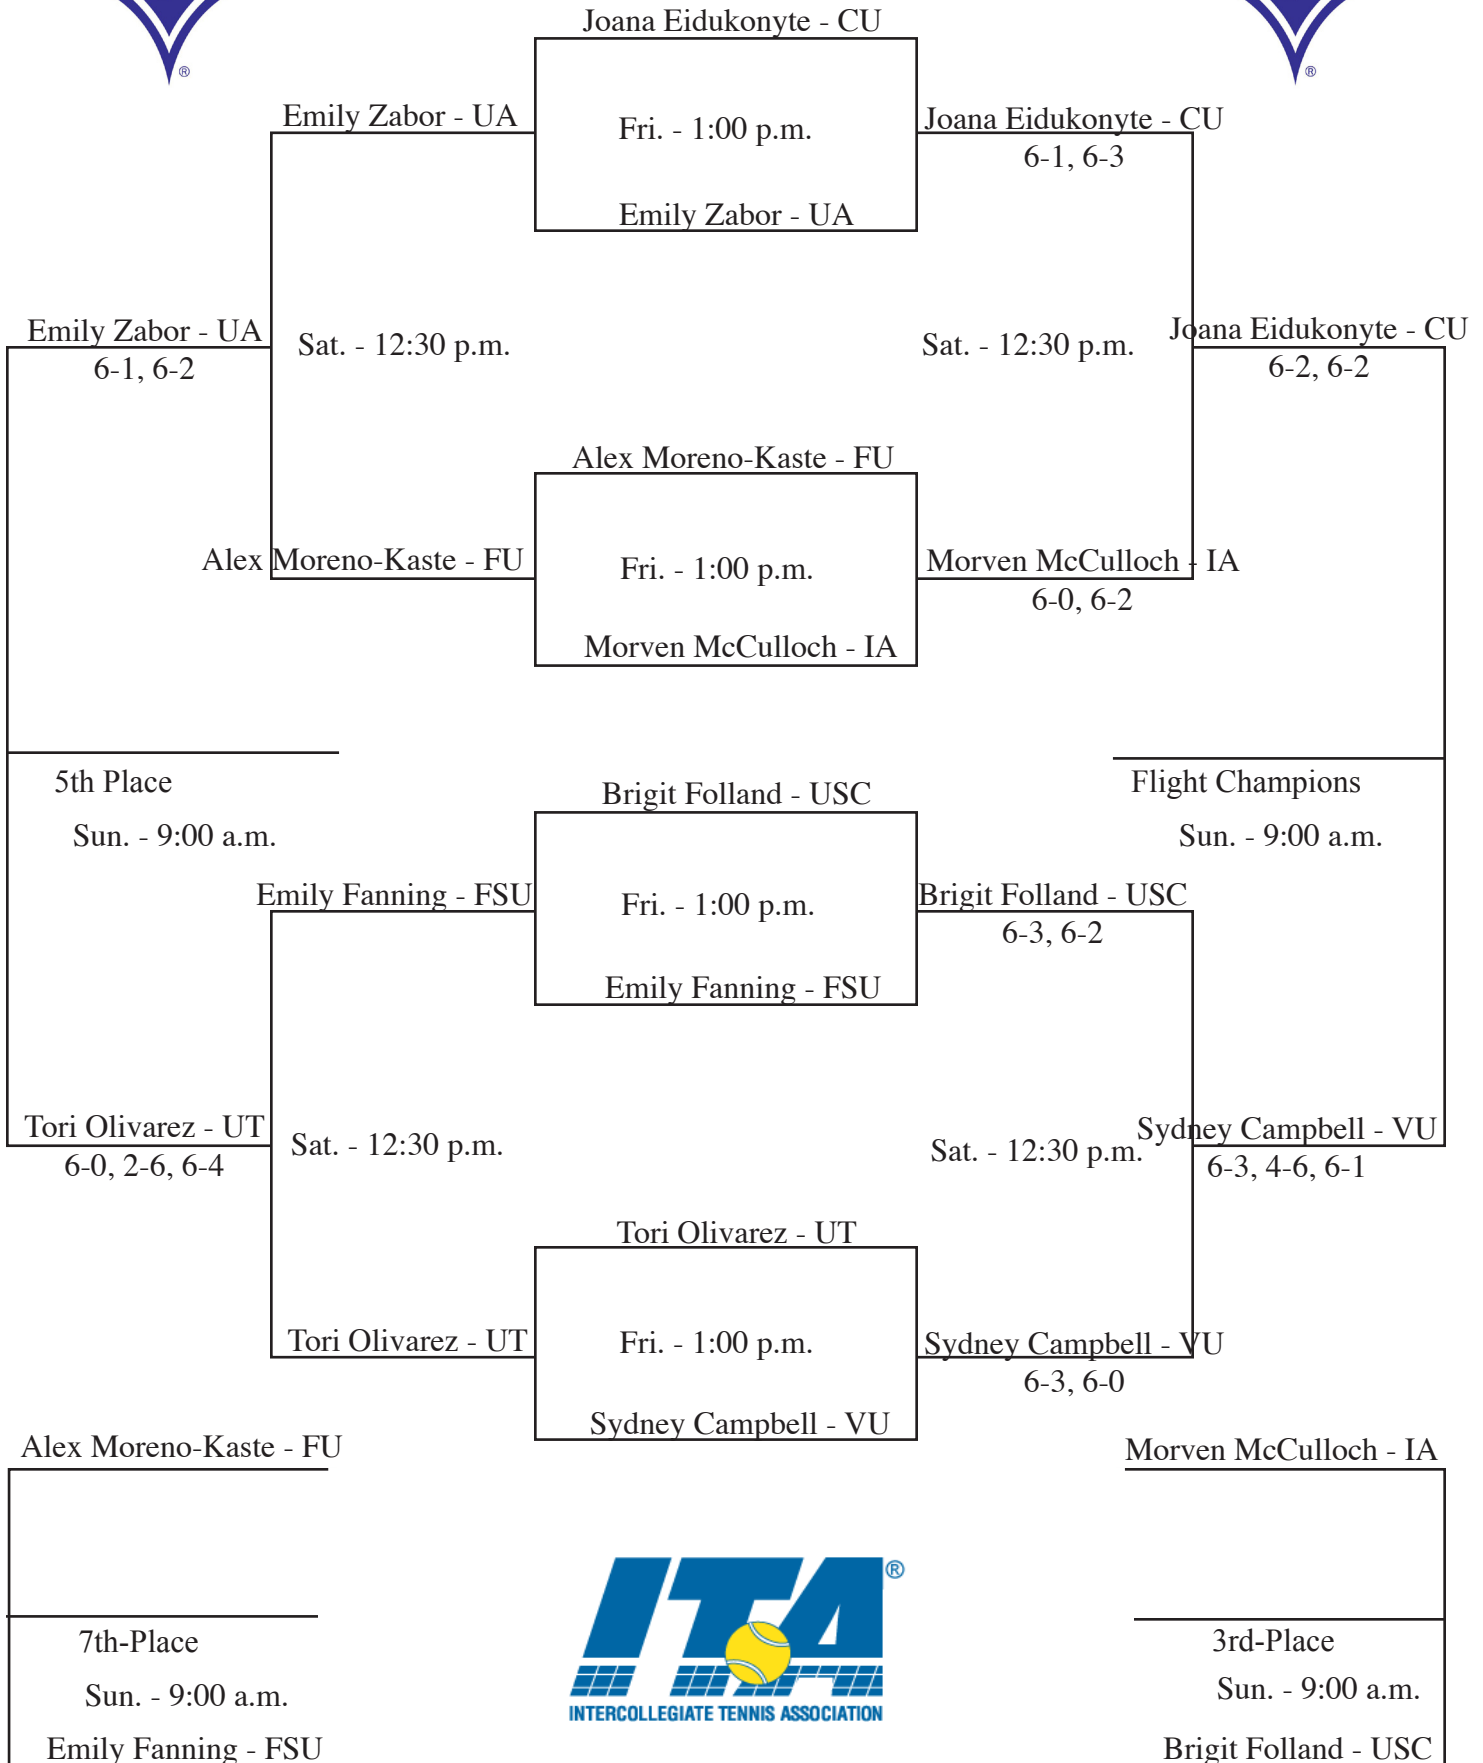

Luicelena Perez - UA

3rd-Place

Sun. - 9:00 a.m.

Brittany Lindl - UT

FLIGHT TWO SINGLES

FLIGHT THREE SINGLES

Marie Casares - VU

Fri. - 1:00 p.m.
Bennett Dunn - UA