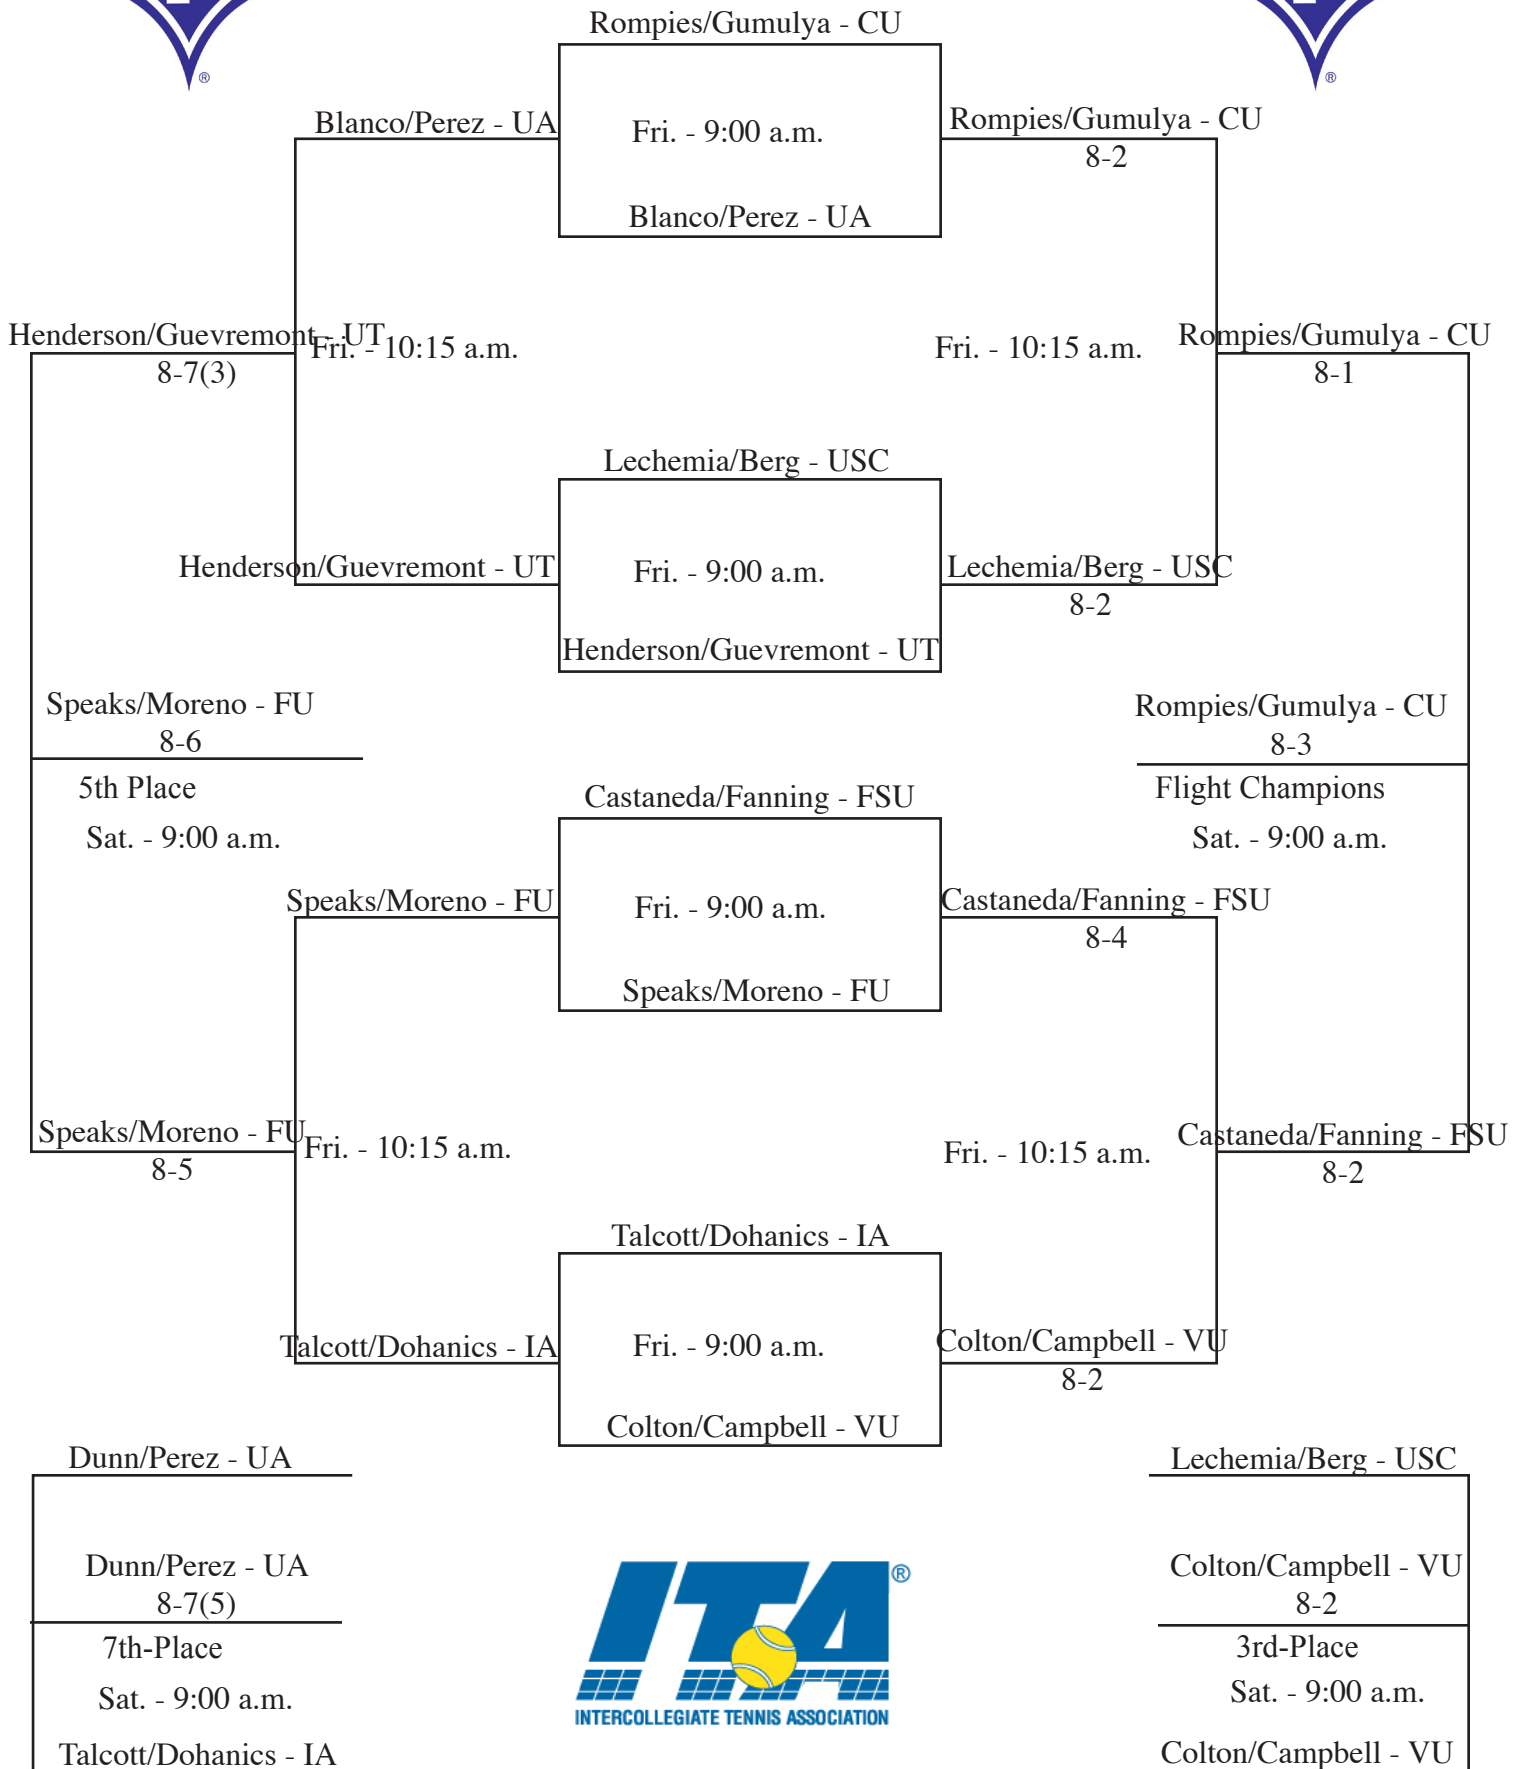

FLIGHT ONE DOUBLES