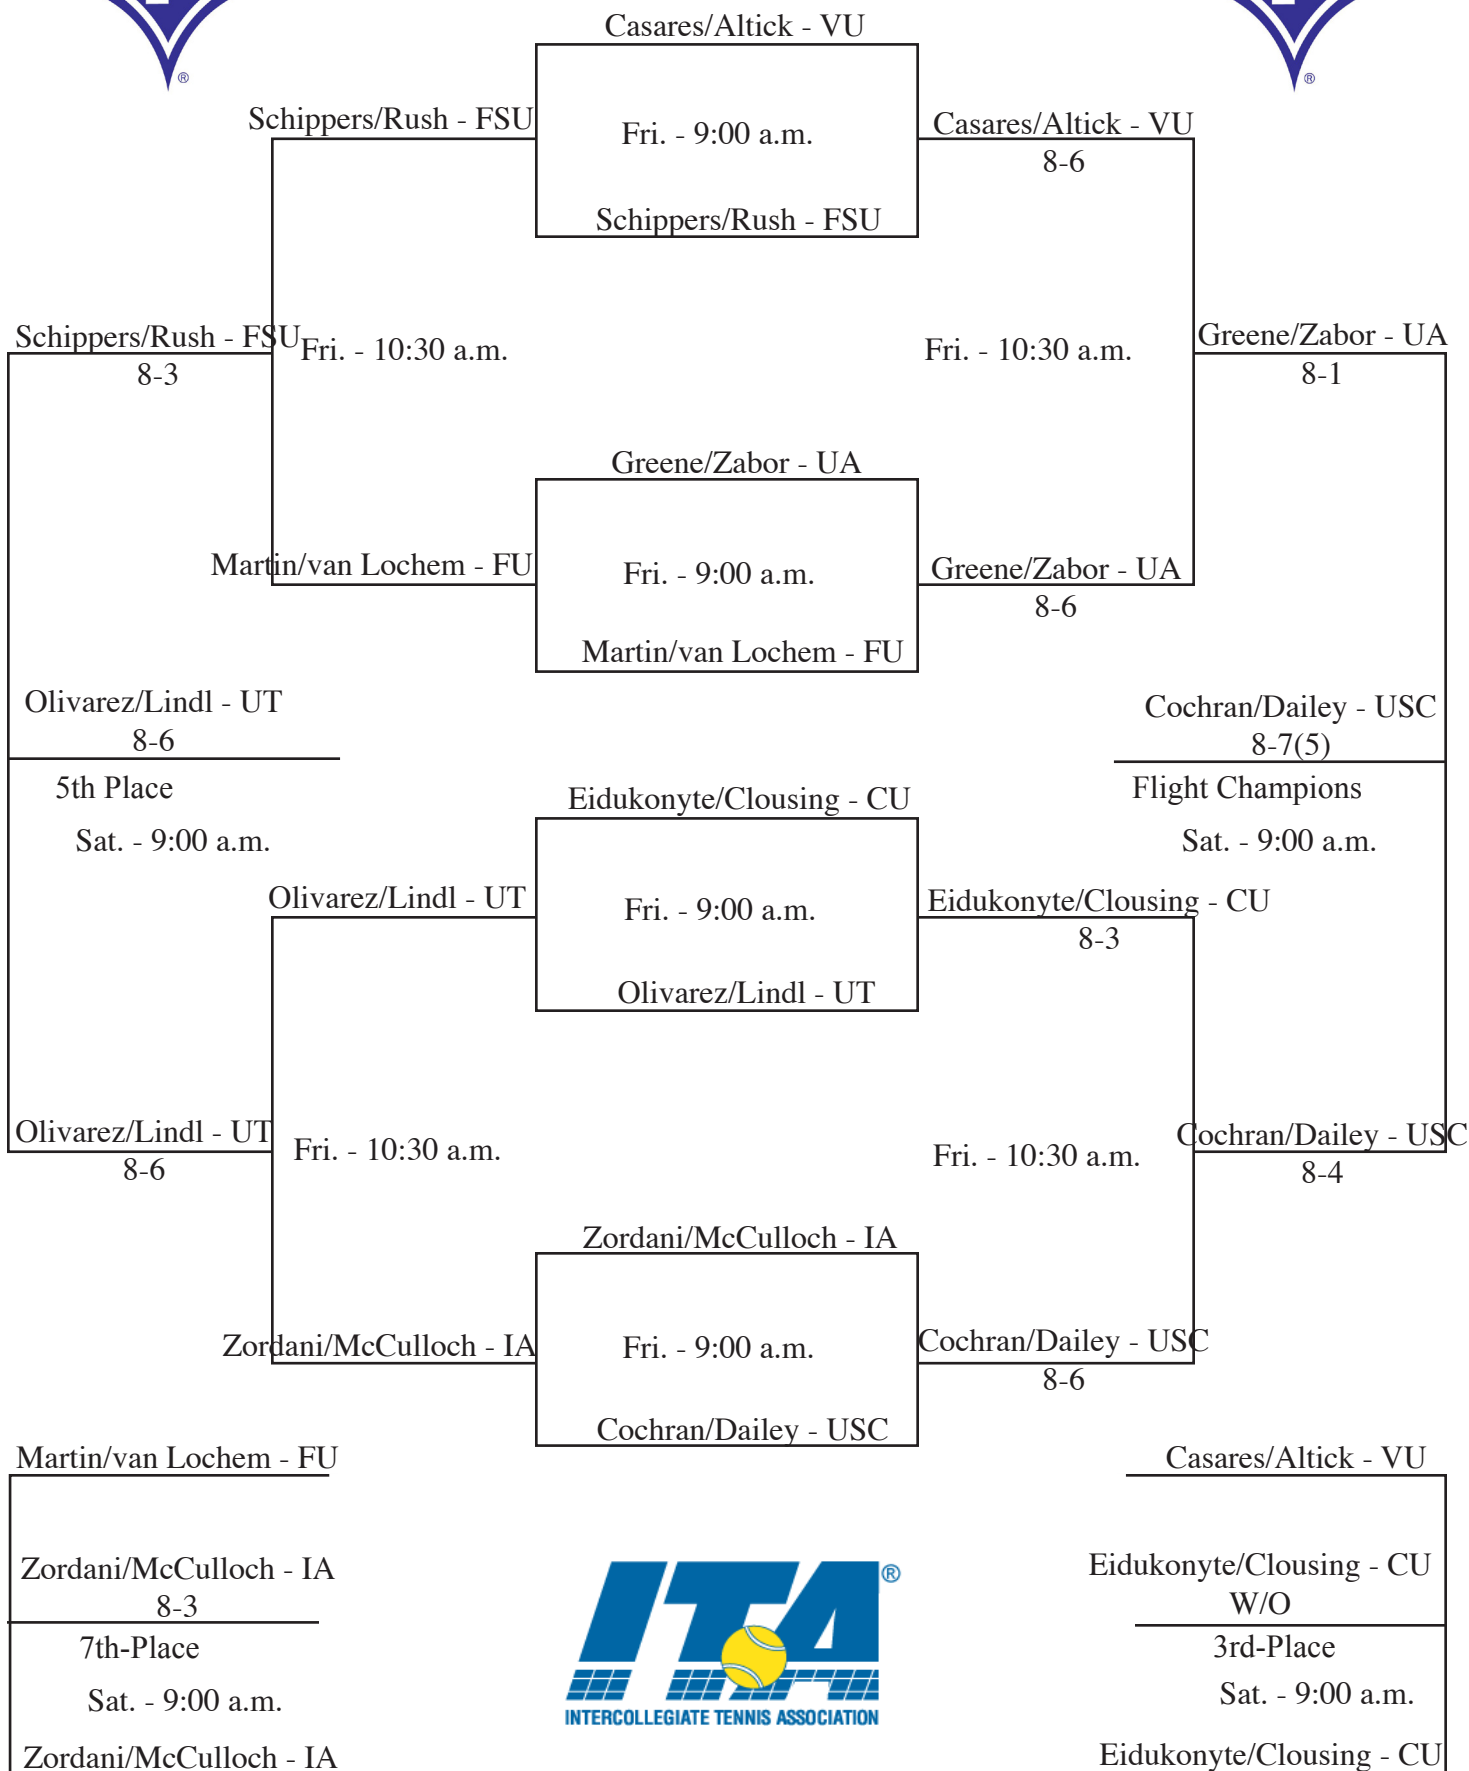

FLIGHT TWO DOUBLES