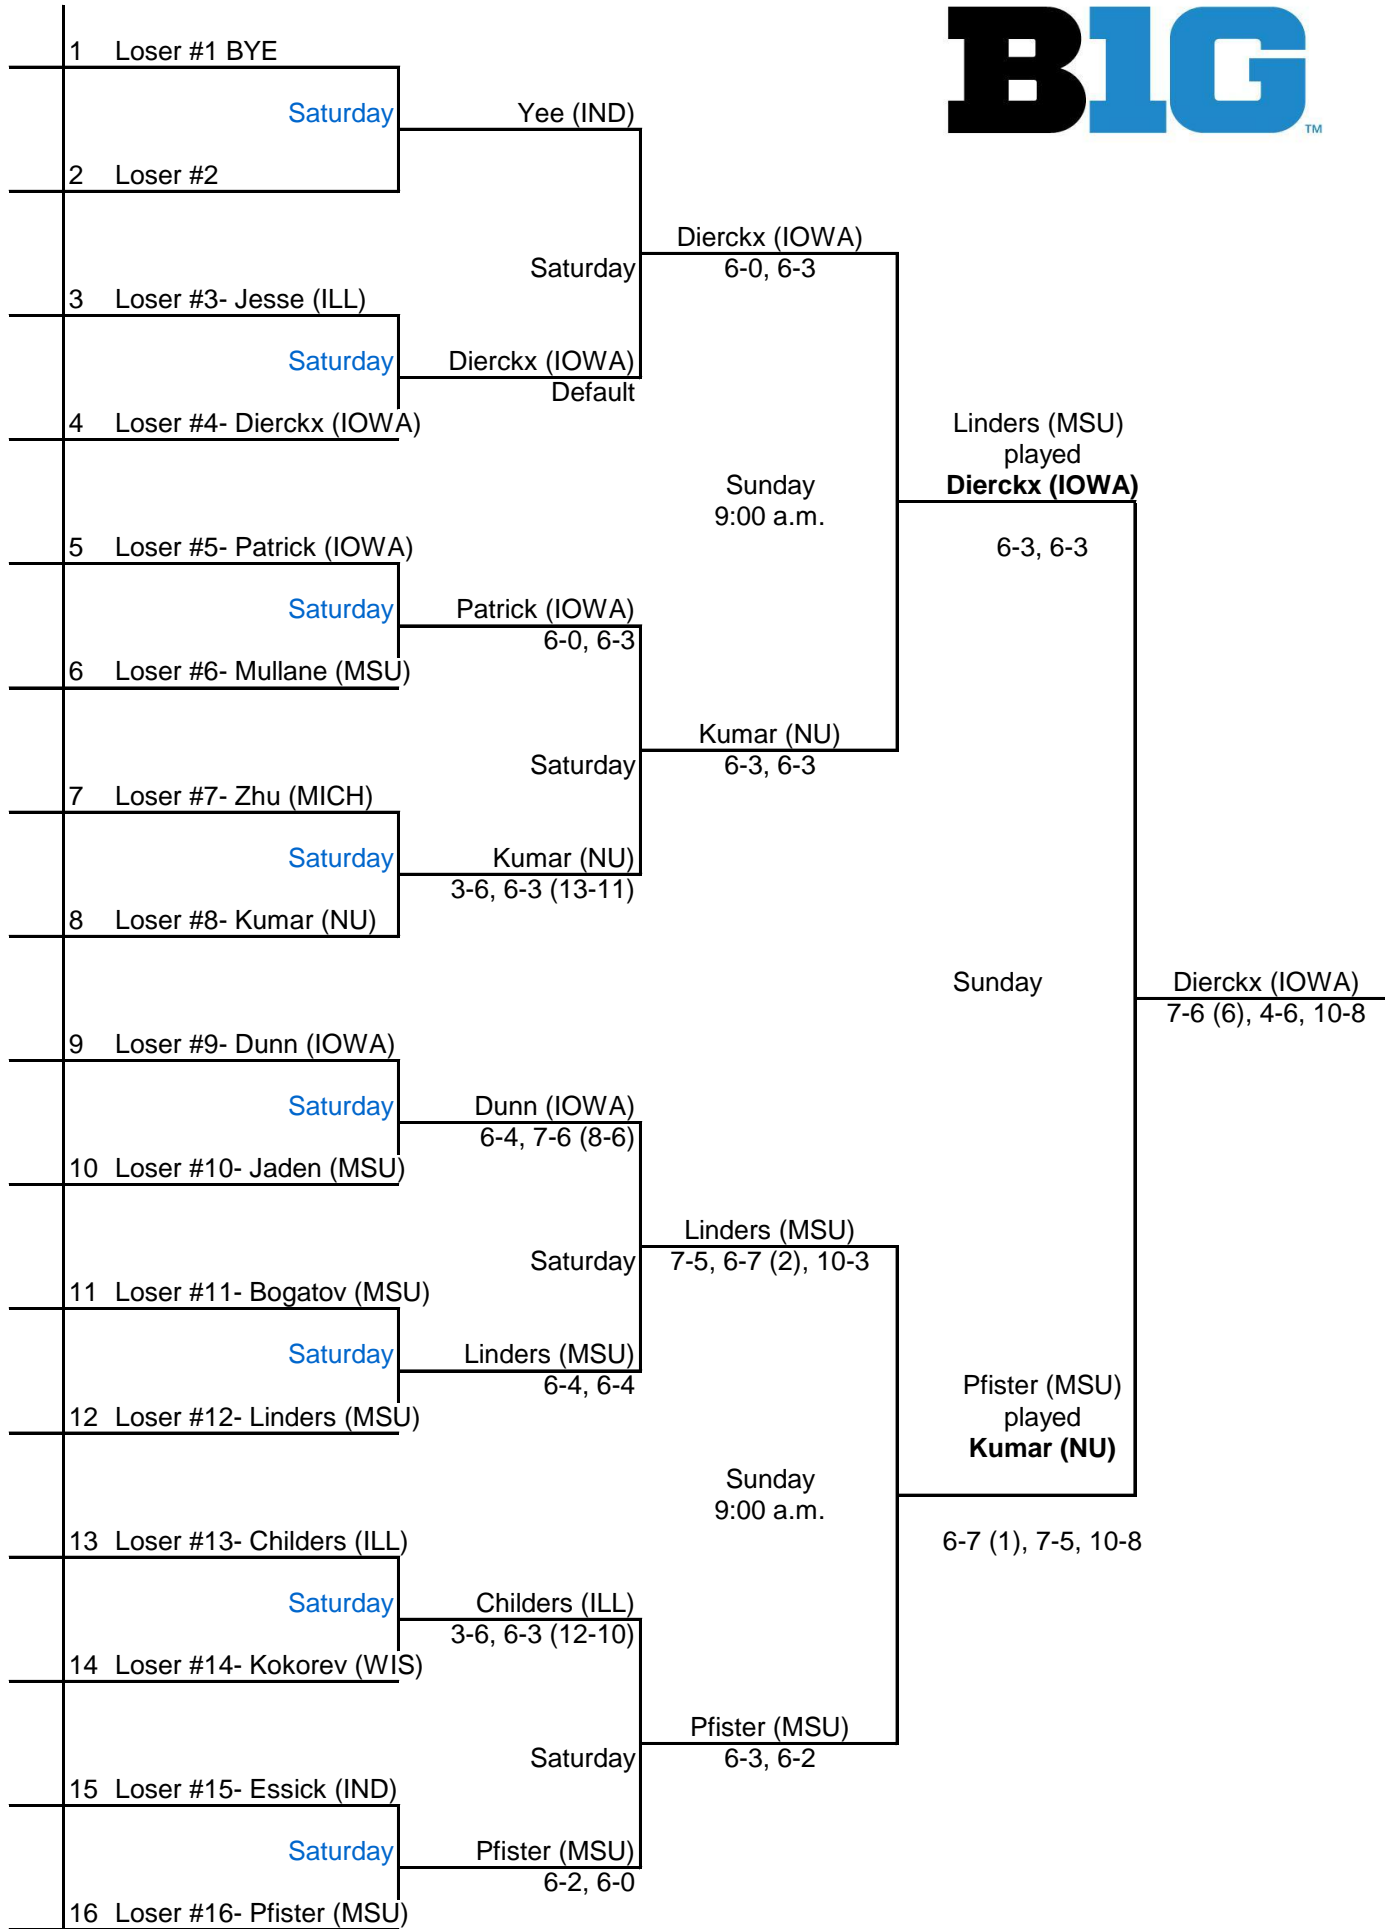

SEEDS 1-8

1	Spencer Newman
2	Aaron Pfister
3	Bruno Abdelnour
4	Paleigh Smith
5	Oskar Wikberg
6	Sidarth Balaji
7	Barrett Franks
8	Szymon Tatarczyk

SEEDS 9-16

9	Ross Guignon
10	Drew Lied
11	Petr Satral
12	Chris Jackman
13	Matt Hagan
14	Jonas Dierckx
15	Daniel Bedarczyk
16	Mihir Kumar

WINNER

Monday

2012 Big Ten Men's Indoor Tennis Championships

Hosted by the University of Wisconsin * Nov. 2-5, 2012

2012 Big Ten Men's Indoor Tennis Championships

Hosted by the University of Wisconsin * Nov. 2-5, 2012