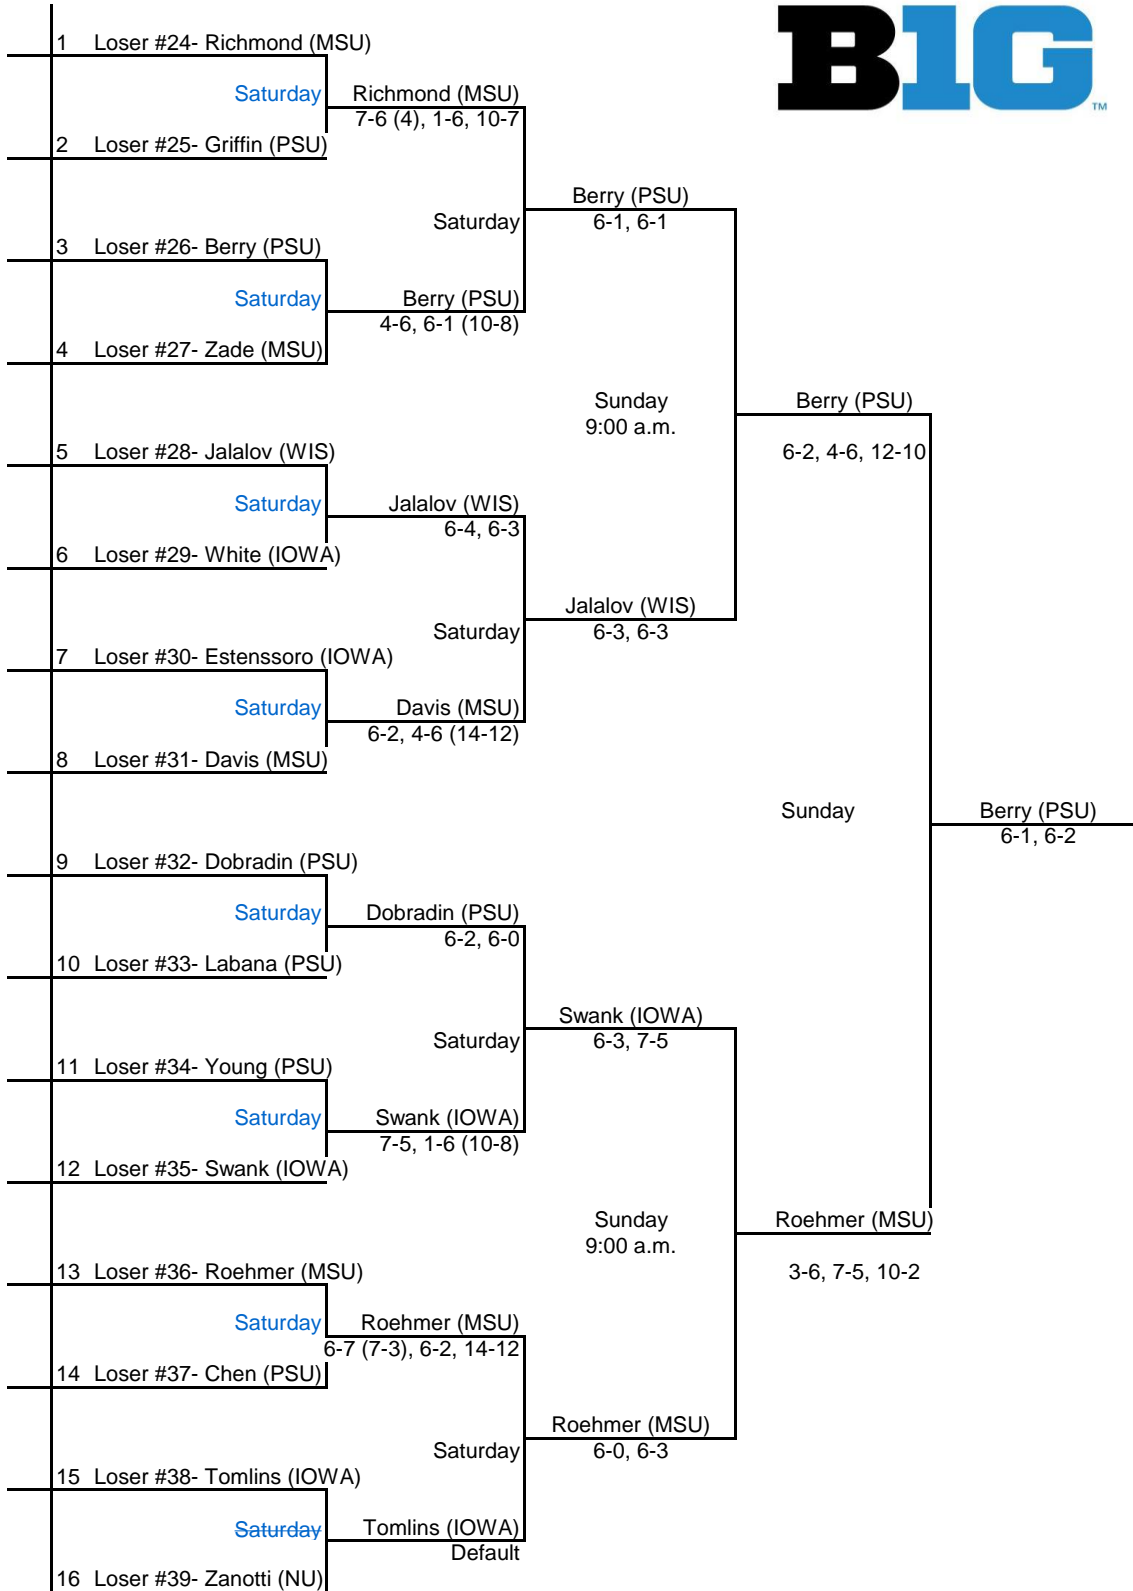

2012 Big Ten Men's Indoor Tennis Championships

Hosted by the University of Wisconsin * Nov. 2-5, 2012

#1	1	Spencer Newman (MICH)	Withdrew				
	2	Bye		BYE			
	3	Fedor Baev (NU)			Baev (NU)		
	4	Tyler Richmond (MSU)	#24	Fedor Baev (NU)			
#10	5	Drew Lied (MSU)		6-0, 6-1	Saturday	Lied (MSU)	
	6	Bye		Lied (MSU)		4-6, 6-2, 6-4	
	7	CJ Griffin (PSU)			Lied (MSU)		
	8	Elliott Yee (IND)	#25	Yee (IND)		2-6, 7-5, 6-0	
#5	9	Oskar Wikberg (WIS)		6-2, 6-4	Sunday	Wikberg (WIS)	
	10	Bye		Wikberg (WIS)	9:00 a.m.	7-5, 1-6, 6-2	
	11	Matt Berry (PSU)			Wikberg (WIS)		
	12	Alex Jesse (ILL)	#26	Jesse (ILL)		7-6 (7-5), 3-6, 7-5	
#14	13	Jonas Dierckx (IOWA)		6-4, 6-7 (1-7), 6-	Saturday	Wikberg (WIS)	
	14	Bye		Dierckx (IOWA)		7-5, 6-1	
	15	Alex Pasareanu (NU)			Pasareanu (NU)		
	16	Doug Zade (MSU)	#27	Pasareanu (NU)		6-4, 6-3	
#3	17	Bruno Abdelnour (ILL)		7-5, 6-2			Sunday
	18	Bye		Abdelnour (ILL)			
	19	Dominic Partick (IOWA)			Abdelnour (ILL)		
	20	Jakhongir Jalalov (WIS)	#28	Patrick (IOWA)		6-3, 6-4	
#12	21	Chris Jackman (NU)		6-7 (4-7), 6-2, 6-	Saturday	Abdelnour (ILL)	
	22	Bye		Jackman (NU)		6-0, 3-6, 6-4	
	23	Joey White (IOWA)			Jackman (NU)		
	24	John Patrick Mullane (MSU)	#29	Mullane (MSU)		6-3, 6-4	
#8	25	Szymon Tatarczyk (PU)		6-3, 5-7, 6-2	Sunday	Abdelnour (ILL)	
	26	Bye		Tatarczyk (PU)	9:00 a.m.	6-3, 6-3	
	27	Michael Zhu (MICH)			Tatarczyk (PU)		
	28	Andres Estenssoro (IOWA)	#30	Zhu (MICH)		6-3, 6-3	
#16	29	Mihir Kumar (NU)		6-1, 6-1	Saturday	Tatarczyk (PU)	
	30	Bye		Kumar (NU)		7-5, 6-3	
	31	Alex Kostanov (WIS)			Kostanov (WIS)		
	32	Will Davis (MSU)	#31	Kostanov (WIS)		6-0, 6-4	
	33	Garret Dunn (IOWA)		7-5, 7-6			
	34	Arthur Dobradin (PU)	#32	Dunn (IOWA)			
	35	Bye		6-3, 6-1	Guinon (ILL)		
#9	36	Ross Guignon (ILL)		Guinon (ILL)		6-4, 6-3	
	37	Christiaan Roehmer (MSU)			Saturday	Balaji (NU)	
	38	Chris Essick (IND)	#33	Essick (IND)		7-5, 6-4	
	39	Bye		6-3, 6-3	Balaji (NU)		
#6	40	Sidarth Balaji (NU)		Balaji (NU)		6-1, 2-6, 6-3	
	41	Dennis Bogatov (MSU)			Sunday	Smith (NU)	
	42	Chris Young (PSU)	#34	Bogatov (MSU)	9:30 a.m.	Default	
	43	Bye		6-3, 6-2	Hagan (IOWA)		
#13	44	Matt Hagan (IOWA)		Hagan (IOWA)		6-4, 4-6, 6-4	
	45	Michael Swank (IOWA)			Saturday	Smith (NU)	
	46	Gijs Linders (MSU)	#35	Linders (MSU)		6-3, 6-1	
	47	Bye		6-3, 6-2	Smith (NU)		
#4	48	Raleigh Smith (NU)		Smith (NU)		6-3, 6-2	
	49	Ramy Labana (PSU)			Sunday	Smith (NU)	
	50	Julian Childers (ILL)	#36	Childers (ILL)		6-4, 7-5	
	51	Bye		6-1, 6-2	Satral (WIS)		
#11	52	Petr Satral (WIS)		Satral (WIS)		6-1, 6-1	
	53	Guanhua Chen (PSU)			Saturday	Satral (WIS)	
	54	Alexander Kokorev (WIS)	#37	Kokorev (WIS)		7-5, 6-4	
	55	Bye		6-2, 7-6 (7-5)	Franks (MICH)		
#7	56	Barrett Franks (MICH)		Franks (MICH)		6-2, 6-4	
	57	Harry Jadun (MSU)			Sunday	Satral (WIS)	
	58	Chaise Tomlins (IOWA)	#38	Jadun (MSU)	9:00 a.m.	3-6, 6-1, 6-1	
	59	Bye		6-7 (7-4), 6-1, 6-2	Bedarczyk (IND)		
#15	60	Daniel Bednarczyk (IND)		Bedarczyk (IND)		6-3, 6-4	
	61	Alex Buzzi (MICH)			Saturday	Buzzi (MICH)	
	62	Alberto Zanotti (NU)	#39	Buzzi (MICH)		4-6, 6-3, 6-4	
	63	Bye		6-1, 6-2	Buzzi (MICH)		
#2	64	Aaron Pfister (MSU)		Pfister (MSU)		6-1, 6-2	

SEEDS 1-8

1	Spencer Newman
2	Aaron Pfister
3	Bruno Abdelnour
4	Paleigh Smith
5	Oskar Wikberg
6	Sidarth Balaji
7	Barrett Franks
8	Szymon Tatarczyk

SEEDS 9-16

9	Ross Guignon
10	Drew Lied
11	Petr Satral
12	Chris Jackman
13	Matt Hagan
14	Jonas Dierckx
15	Daniel Bedarczyk
16	Mihir Kumar

WINNER

Monday

2012 Big Ten Men's Indoor Tennis Championships

Hosted by the University of Wisconsin * Nov. 2-5, 2012