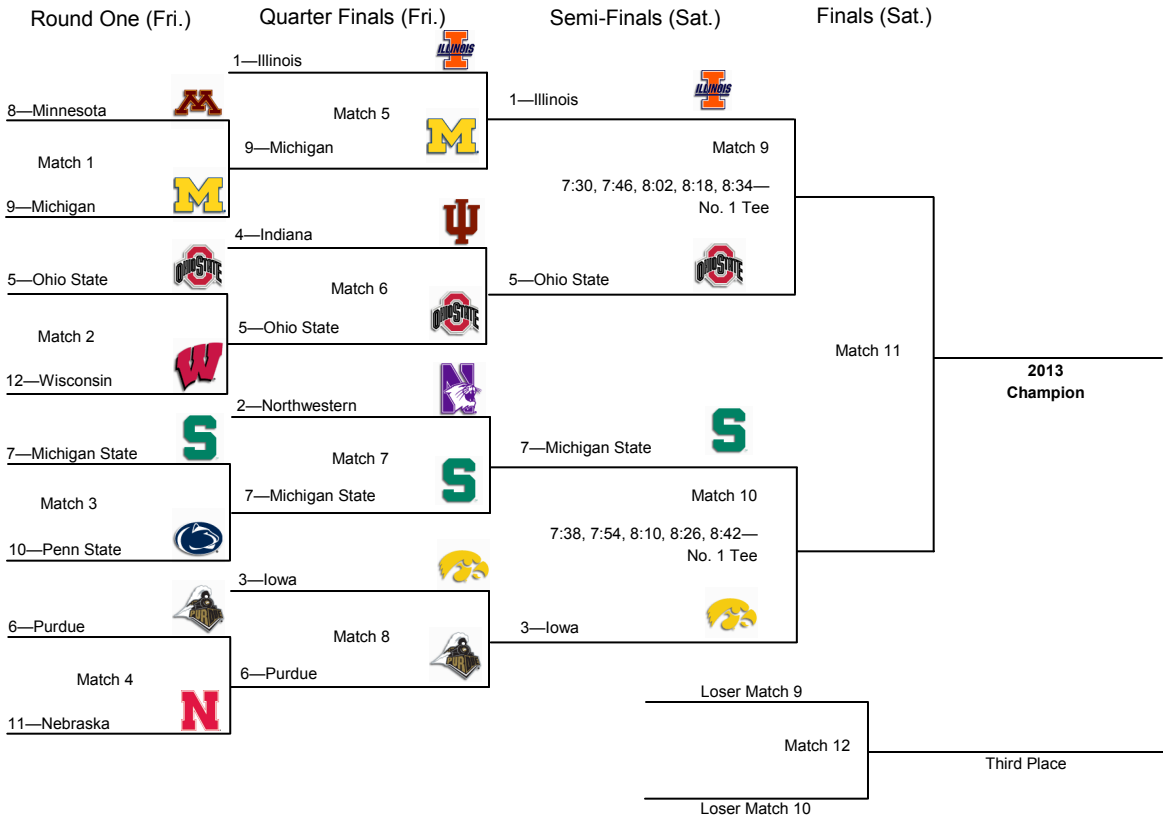

2013 BIG TEN MATCH PLAY CHAMPIONSHIP

Tee Times (Twosomes / 8 Min. Intervals)			
Day 1 (Friday) Morning Matches		Day 2 (Sat.) Morning Matches	
Match 1 No. 1 Tee	7:30 AM 7:38 AM 7:46 AM	Match 9 No. 1 Tee	7:30 AM 7:38 AM 7:46 AM
Match 3 No.10 Tee	7:54 AM 8:02 AM	Match 13 No.10 Tee	7:54 AM 8:02 AM
Match 2 No. 1 Tee	8:10 AM 8:18 AM 8:26 AM	Match 10 No. 1 Tee	8:10 AM 8:18 AM 8:26 AM
Match 4 No.10 Tee	8:34 AM 8:42 AM	Match 14 No.10 Tee	8:34 AM 8:42 AM
Match 5 No. 1 Tee	12:00 PM 12:08 PM 12:16 PM	Match 11 No. 1 Tee	1:00 PM 1:08 PM 1:16 PM
Match 7 No.10 Tee	12:24 PM 12:32 PM	Match 15 No.10 Tee	1:24 PM 1:32 PM
Match 6 No. 1 Tee	12:40 PM 12:48 PM 12:56 PM	Match 12 No. 1 Tee	1:40 PM 1:48 PM 1:56 PM
Match 8 No.10 Tee	1:04 PM 1:12 PM	Match 20 No.10 Tee	2:04 PM 2:12 PM
Match 16 No. 1 Tee	1:20 PM 1:28 PM 1:36 PM	Match 16 No. 1 Tee	1:20 PM 1:28 PM 1:36 PM
Match 17 No.10 Tee	1:44 PM 1:52 PM	Match 17 No.10 Tee	1:44 PM 1:52 PM

Bradenton Sunrise: 7:12 AM, Sunset: 6:18 PM

Bracket Based on Final Fall Golfstat Rankings as of 11.21.12