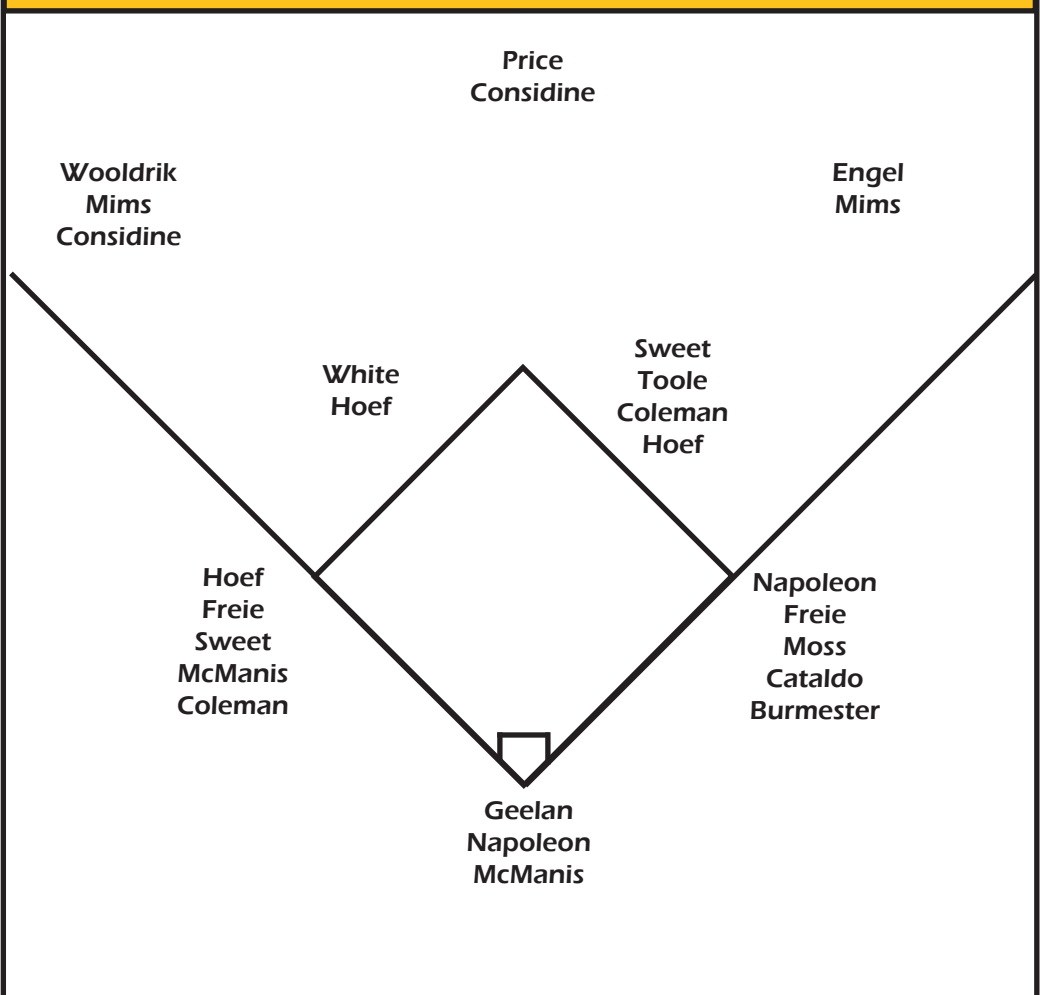

RBI.....	NAPOLEON (20)
TOTAL BASES.....	PRICE (43)
SLUGGING PCT.....	GEELAN (.484)
WALKS.....	PRICE (12)
HIT BY PITCH.....	HOEF (8)
STRIKEOUTS.....	WHITE (24)
ON-BASE PERCENTAGE	GEELAN (.524)
OPS.....	GEELAN (1.008)
SACRIFICE FLIES.....	WHITE (2)
SACRIFICE BUNTS.....	WHITE (10)
STOLEN BASES.....	SWEET (13)
STOLEN BASE ATTEMPTS	SWEET (17)

Iowa's Individual Team Batting Leaders

BATTING AVE.	GEELAN (.355)
GAMES.....	THREE TIED (27)
GAMES STARTED	PRICE (27)
AT BATS	PRICE (106)
RUNS.....	PRICE (22)
HITS.....	SWEET, PRICE (33)
DOUBLES.....	FREIE (8)
TRIPLES	PRICE, WHITE (2)
HOME RUNS	GEELAN, NAPOLEON, PRICE (1)

Iowa's Individual Pitching Leaders

ERA	BRUNE (0.55)
WINS.....	MAITLAND (4)
LOSSES.....	SEWARD, O'LOUGHLIN (3)
WINNING PCT.....	MAITLAND, TURNBULL (1.000)
APPEARANCES.....	GUDEX (14)
GAMES STARTED	MAITLAND (7)
COMPLETE GAMES	MAITLAND (2)
SHUTOUTS	
SAVES.....	GUDEX (5)
INNINGS PITCHED	MAITLAND (41 1/3)
STRIKEOUTS.....	MAITLAND (30)
OPPONENT BATTING AVERAGE	GUDEX (.104)
WHIP	GUDEX (0.61)

Hawkeye Defensive Depth Chart