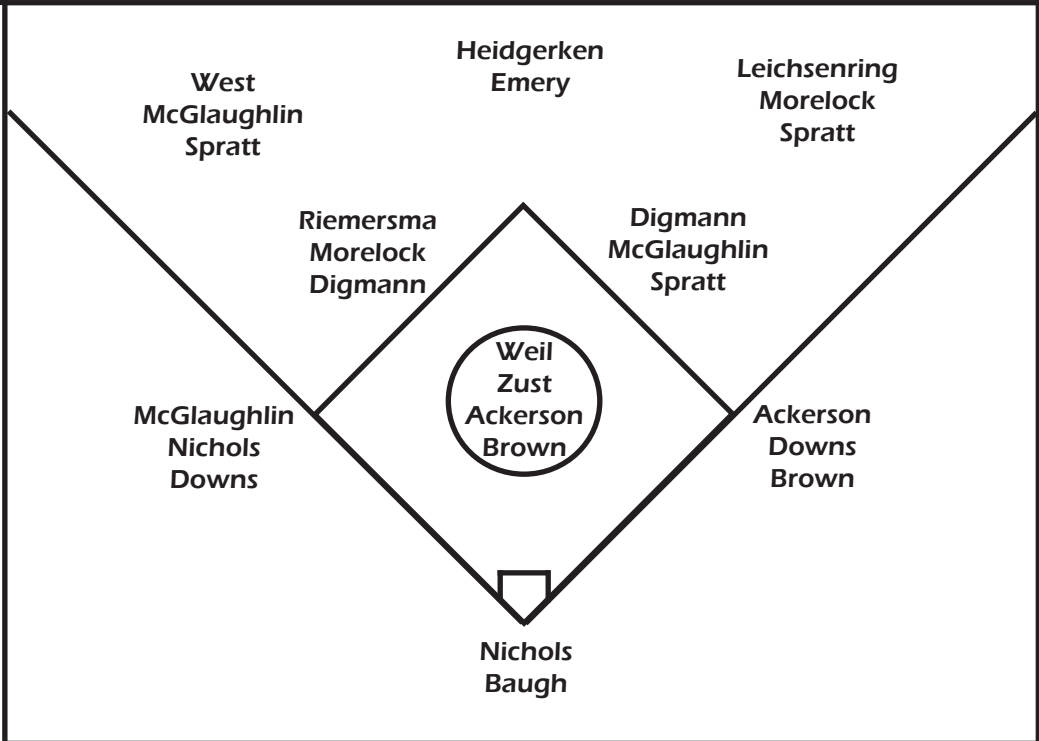

- 1 EMILY NICHOLS
- 2 SUMMER DOWNS
- 3 KATIE BROWN
- 4 QUINN MORELOCK
- 5 JENNA SPRATT
- 6 RACHEL WEST
- 7 BRITTANY WEIL
- 8 ERIN RIEMERSMA
- 9 LINDSEY EMERY
- 10 TAYLOR LEICHSENRING
- 11 MINDY HEIDGERKEN
- 12 COLLEEN MCGLAUGHLIN
- 13 SAMI BAUGH
- 14 AMANDA ZUST
- 15 CALLIE ADREON
- 17 HEIDI DAUMEN
- 22 LINDSEY DIGMANN
- 24 STEPHANIE ACKERSON

HEAD COACH
GAYLE BLEVINS

ASSOCIATE HEAD COACH
MICHELLE VENTURELLA

PITCHING COACH
AMANDA SCOTT

VOLUNTEER ASSISTANT COACH
JEN FRIED

STUDENT ASSISTANT COACH
STACY MAY